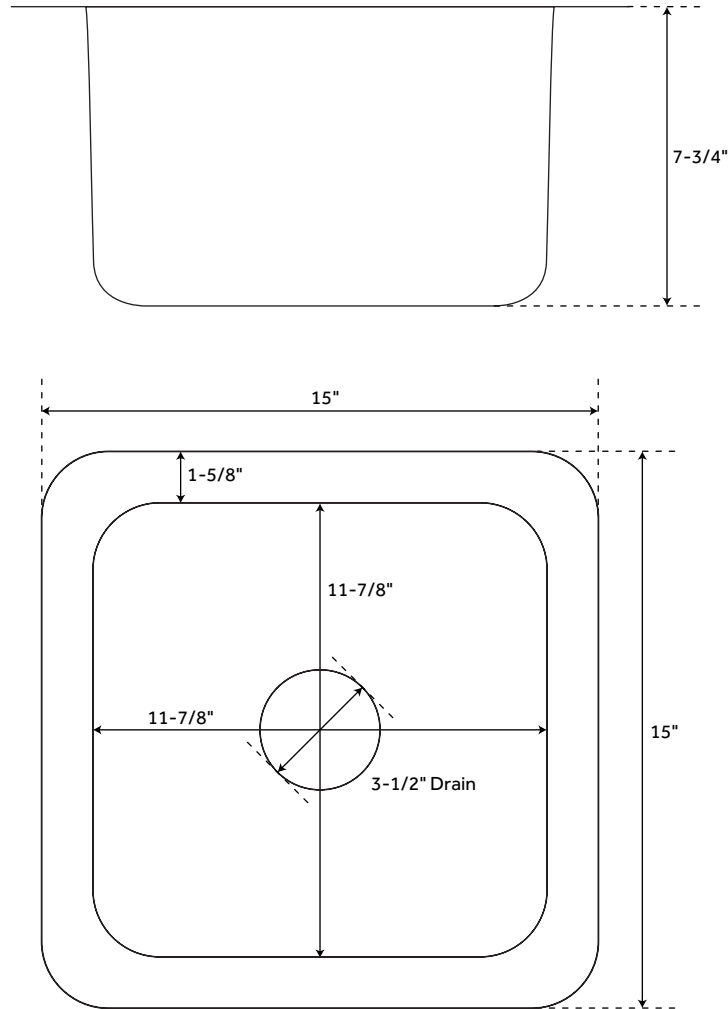

# 15" MERRICK

HAMMERED COPPER SINK - ANTIQUE COPPER

SKU: 931716

## FEATURES

Material: Copper  
Shape: Square  
Sink Installation: Drop-In  
Faucet Centers: No Faucet Hole  
Product Color: Antique Copper  
Length: 15"  
Width: 15"  
Height: 7-3/4"  
Basin Length: 11-7/8"  
Basin Width: 11-7/8"  
Water Depth to Rim: 7-1/2"  
Rim Thickness: 1-5/8"  
Metal Gauge/Thickness: 16 Gauge  
Faucet Included: No  
Drain Included: Optional  
Drain Size: 3-1/2"