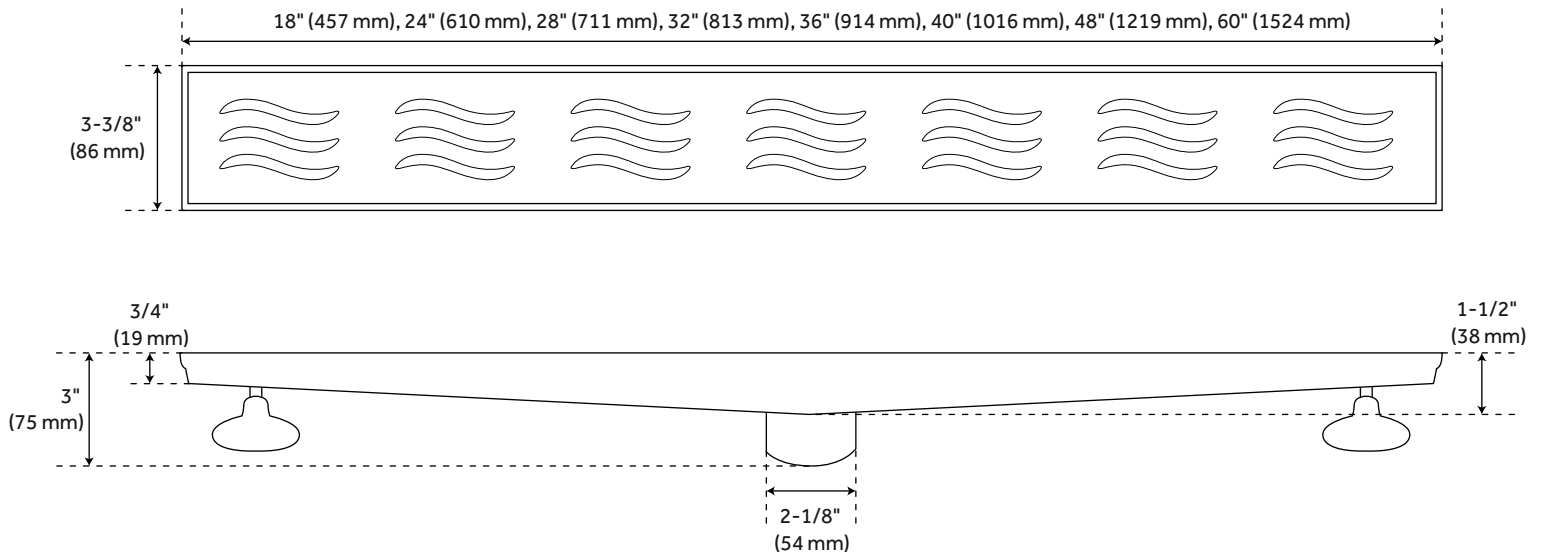

### FEATURES

To use with rubber membrane, you must use a PVC Drain Flange Coupling. Sold Separately.

Tapered bottom outlet and removable grate.

Drain hole measures 2" diameter.

Product is made of 304 stainless steel.

### FEATURES

- Material: 304 Stainless Steel
- Width: 3-3/8"
- Height: 3"
- 18" measures: 18" L x 3-3/8" W
- 24" measures: 24" L x 3-3/8" W
- 28" measures: 28" L x 3-3/8" W
- 32" measures: 32" L x 3-3/8" W
- 36" measures: 36" L x 3-3/8" W
- 40" measures: 40" L x 3-3/8" W
- 48" measures: 48" L x 3-3/8" W
- 60" measures: 60" L x 3-3/8" W
- Tapered bottom outlet and removable grate
- Drain Hole Diameter: 2"
- Weight Limit (lbs): 300