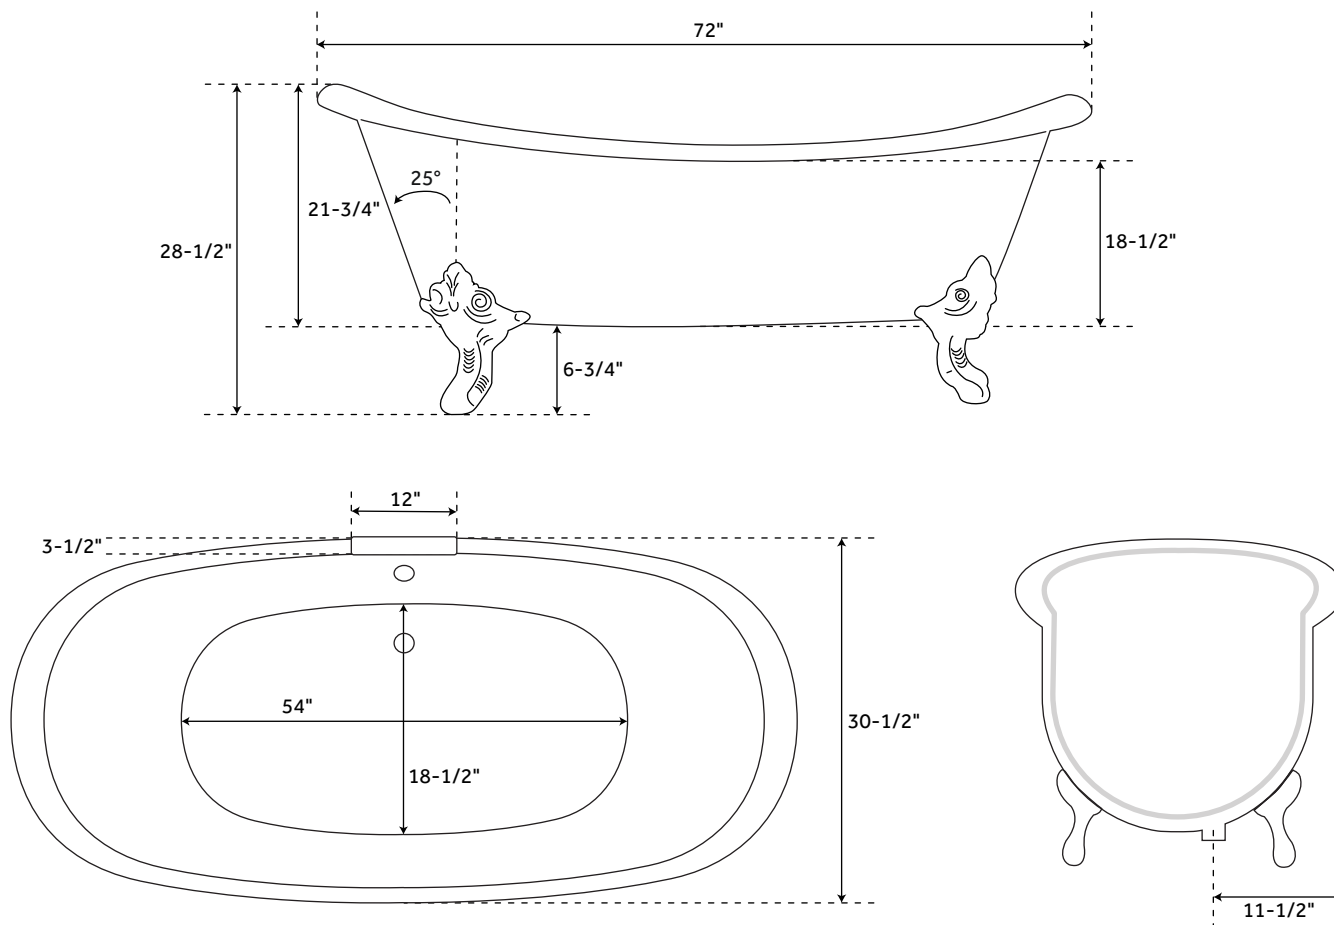

72" LENA

CAST IRON CLAWFOOT TUB - MONARCH IMPERIAL FEET - SLATE BLUE

SKU: 931047

CONTENTS

72" TUB PAGE 2

FEATURES

Design: Traditional
Product Finish: Slate Blue
Overflow Hole: Yes
Shape: Oval
Material: Cast Iron
Exterior Treatment: Hand-Smoothed
Painted White
Interior Treatment: White Porcelain Enamel
Feet Type: Imperial
Feet Material: Cast Iron
Tap Deck: No
Drain Included: Optional
Drain Placement: Offset
Faucet Included: No
Faucet Drillings: Roll Top - No Drillings
Overflow Option: Includes Extended Pop-Up
Drain with Swivel Head
Choose a Standard or Daisy Wheel Overflow,
Which Remain Open to Allow Water
Into the Drain, or the Press-and-Seal
Overflow, Which Can be Closed for
Additional Water Depth

REVISED 06/12/2020

72" LENA

CAST IRON CLAWFOOT TUB - MONARCH IMPERIAL FEET - SLATE BLUE

SKU: 931047

FEATURES

- Length: 72"
- Width: 30-1/2"
- Height: 28-1/2"
- Tub Interior Length: 54"
- Tub Interior Width: 18-1/2"
- Water Depth To Rim: 18-1/2"
- Water Depth To Overflow: 14-1/4"
- Tub Slope: 25°
- Water Capacity (Gallons): 54
- Tub Weight Uncrated (lbs): 411
- Tub Weight Crated (lbs): 521

CODES/STANDARDS

- cICC-ES PMG
- ASME A112.19.1/CSA B45.2

PRODUCT IMAGE

All dimensions and specifications are nominal and may vary. Use actual products for accuracy in critical situations.

PAGE 2
Code: 517334