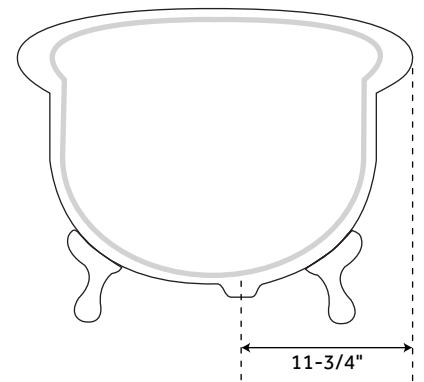

66" SANFORD

CAST IRON CLAWFOOT TUB - IMPERIAL FEET - DARK GRAY

SKU: 931039

CONTENTS

66" TUB PAGE 2

FEATURES

- Design: Traditional
- Product Finish: Dark Gray
- Overflow Hole: Yes
- Shape: Oval
- Material: Cast Iron
- Exterior Treatment: Hand-Smoothed Painted
- Interior Treatment: White Porcelain Enamel
- Feet Type: Imperial
- Feet Material: Cast Iron
- Tap Deck: Yes
- Drain Included: Optional
- Drain Placement: Offset
- Faucet Included: No
- Faucet Drillings: 7" Rim Holes
- Built-In Adjusters: Yes
- This Tub Includes a Set of Optional Swiveling Foot Adjusters. Use the Swiveling Adjusters on Uneven Floors to Allow All Four Feet to Properly Rest Flush on the Surface
- Overflow Option: Includes Extended Pop-Up Drain with Swivel Head
- Choose a Standard or Daisy Wheel Overflow, Which Remain Open to Allow Water Into the Drain, or the Press-and-Seal Overflow, Which Can be Closed for Additional Water Depth

REVISED 04/08/2020

66" SANFORD

CAST IRON CLAWFOOT TUB - IMPERIAL FEET - DARK GRAY

SKU: 931039

FEATURES

- Length: 66"
- Width: 30-1/4"
- Height: 24-3/8"
- Tub Interior Length: 46"
- Tub Interior Width: 15-1/2"
- Water Depth To Overflow: 13-1/2"
- Water Capacity (Gallons): 41
- Tub Weight Uncrated (lbs): 301
- Tub Weight Crated (lbs): 441

PRODUCT IMAGE

All dimensions and specifications are nominal and may vary. Use actual products for accuracy in critical situations.

PAGE 2