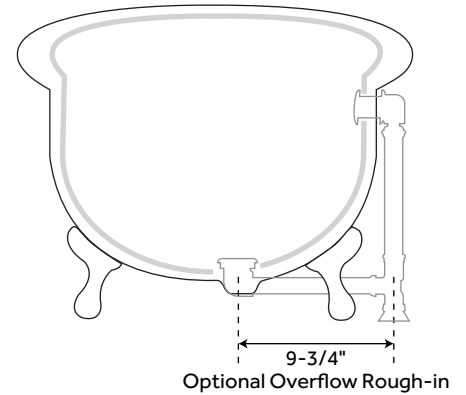

66" SANFORD

CAST IRON CLAWFOOT TUB - IMPERIAL FEET - DARK GRAY

SKU: 931039

CONTENTS

66" TUB PAGE 2

FEATURES

- Design: Traditional
- Product Finish: Dark Gray
- Overflow Hole: Yes
- Shape: Oval
- Material: Cast Iron
- Exterior Treatment: Hand-Smoothed Painted
- Interior Treatment: White Porcelain Enamel
- Feet Type: Imperial
- Feet Material: Cast Iron
- Tap Deck: Yes
- Drain Included: Optional
- Drain Placement: Offset
- Faucet Included: No
- Faucet Drillings: 7" Rim Holes
- Built-In Adjusters: Yes
- This Tub Includes a Set of Optional Swiveling Foot Adjusters. Use the Swiveling Adjusters on Uneven Floors to Allow All Four Feet to Properly Rest Flush on the Surface
- Overflow Option: Includes Extended Pop-Up Drain with Swivel Head
- Choose a Standard or Daisy Wheel Overflow, Which Remain Open to Allow Water Into the Drain, or the Press-and-Seal Overflow, Which Can be Closed for Additional Water Depth

REVISED 04/08/2020

66" SANFORD

CAST IRON CLAWFOOT TUB - IMPERIAL FEET - DARK GRAY

SKU: 931039

FEATURES

- Length: 66"
- Width: 30-1/4"
- Height: 24-3/8"
- Tub Interior Length: 46"
- Tub Interior Width: 15-1/2"
- Water Depth To Overflow: 13-1/2"
- Water Capacity (Gallons): 41
- Tub Weight Uncrated (lbs): 301
- Tub Weight Crated (lbs): 441

PRODUCT IMAGE

All dimensions and specifications are nominal and may vary. Use actual products for accuracy in critical situations.

PAGE 2