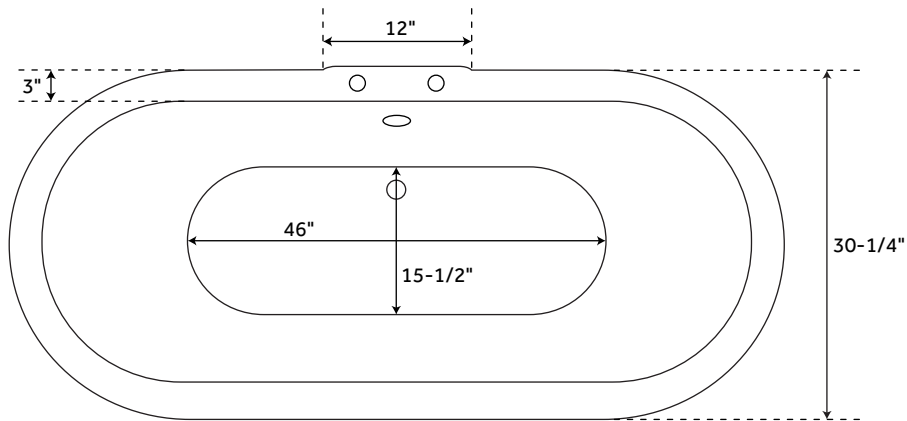

66" SANFORD

CAST IRON CLAWFOOT TUB - IMPERIAL FEET - DARK GRAY

SKU: 931039

CONTENTS

66" TUB PAGE 2

FEATURES

- Design: Traditional
- Product Finish: Dark Gray
- Overflow Hole: Yes
- Shape: Oval
- Material: Cast Iron
- Exterior Treatment: Hand-Smoothed Painted
- Interior Treatment: White Porcelain Enamel
- Feet Type: Imperial
- Feet Material: Cast Iron
- Tap Deck: Yes
- Drain Included: Optional
- Drain Placement: Offset
- Faucet Included: No
- Faucet Drillings: 7" Rim Holes
- Built-In Adjusters: Yes
- This Tub Includes a Set of Optional Swiveling Foot Adjusters. Use the Swiveling Adjusters on Uneven Floors to Allow All Four Feet to Properly Rest Flush on the Surface
- Overflow Option: Includes Extended Pop-Up Drain with Swivel Head
- Choose a Standard or Daisy Wheel Overflow, Which Remain Open to Allow Water Into the Drain, or the Press-and-Seal Overflow, Which Can be Closed for Additional Water Depth

REVISED 04/08/2020

66" SANFORD

CAST IRON CLAWFOOT TUB - IMPERIAL FEET - DARK GRAY

SKU: 931039

FEATURES

- Length: 66"
- Width: 30-1/4"
- Height: 24-3/8"
- Tub Interior Length: 46"
- Tub Interior Width: 15-1/2"
- Water Depth To Overflow: 13-1/2"
- Water Capacity (Gallons): 41
- Tub Weight Uncrated (lbs): 301
- Tub Weight Crated (lbs): 441

PRODUCT IMAGE

All dimensions and specifications are nominal and may vary. Use actual products for accuracy in critical situations.

PAGE 2