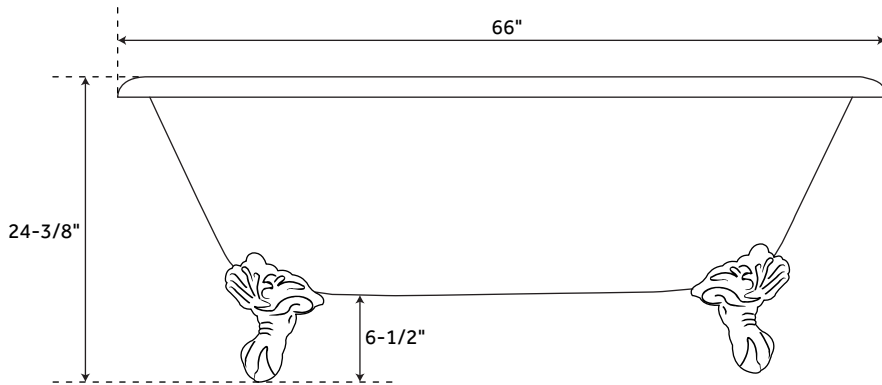

66" SANFORD

CAST IRON CLAWFOOT TUB - IMPERIAL FEET - DARK GRAY

SKU: 931039

CONTENTS

66" TUB PAGE 2

FEATURES

- Design: Traditional
- Product Finish: Dark Gray
- Overflow Hole: Yes
- Shape: Oval
- Material: Cast Iron
- Exterior Treatment: Hand-Smoothed Painted
- Interior Treatment: White Porcelain Enamel
- Feet Type: Imperial
- Feet Material: Cast Iron
- Tap Deck: Yes
- Drain Included: Optional
- Drain Placement: Offset
- Faucet Included: No
- Faucet Drillings: 7" Rim Holes
- Built-In Adjusters: Yes
- This Tub Includes a Set of Optional Swiveling Foot Adjusters. Use the Swiveling Adjusters on Uneven Floors to Allow All Four Feet to Properly Rest Flush on the Surface
- Overflow Option: Includes Extended Pop-Up Drain with Swivel Head
- Choose a Standard or Daisy Wheel Overflow, Which Remain Open to Allow Water Into the Drain, or the Press-and-Seal Overflow, Which Can be Closed for Additional Water Depth

REVISED 04/08/2020

66" SANFORD

CAST IRON CLAWFOOT TUB - IMPERIAL FEET - DARK GRAY

SKU: 931039

FEATURES

- Length: 66"
- Width: 30-1/4"
- Height: 24-3/8"
- Tub Interior Length: 46"
- Tub Interior Width: 15-1/2"
- Water Depth To Overflow: 13-1/2"
- Water Capacity (Gallons): 41
- Tub Weight Uncrated (lbs): 301
- Tub Weight Crated (lbs): 441

PRODUCT IMAGE

All dimensions and specifications are nominal and may vary. Use actual products for accuracy in critical situations.

PAGE 2