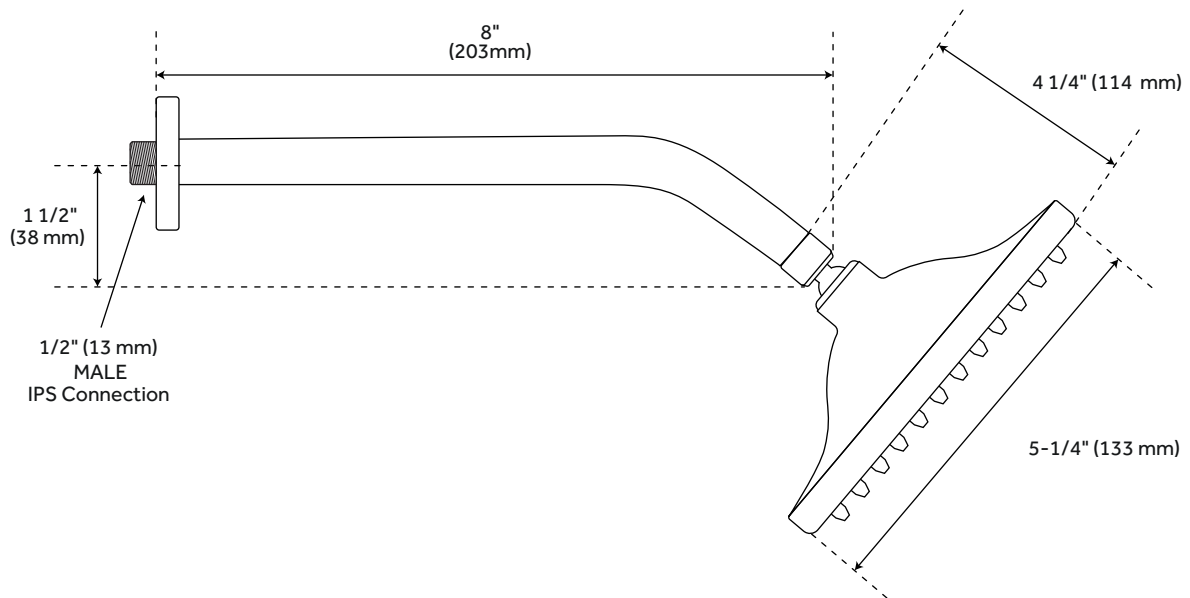

TRIMBLE

WALL-MOUNT RAINFALL SHOWER HEAD

SKU: 930921