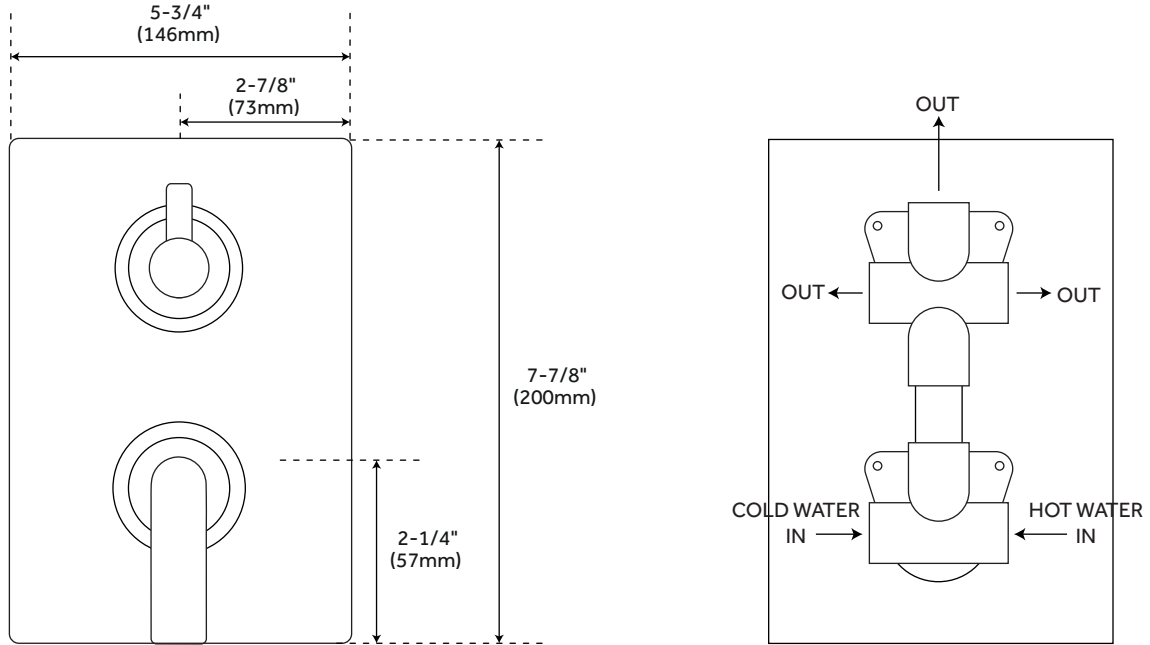

TRIMBLE

SHOWER VALVE

SKU: 930921