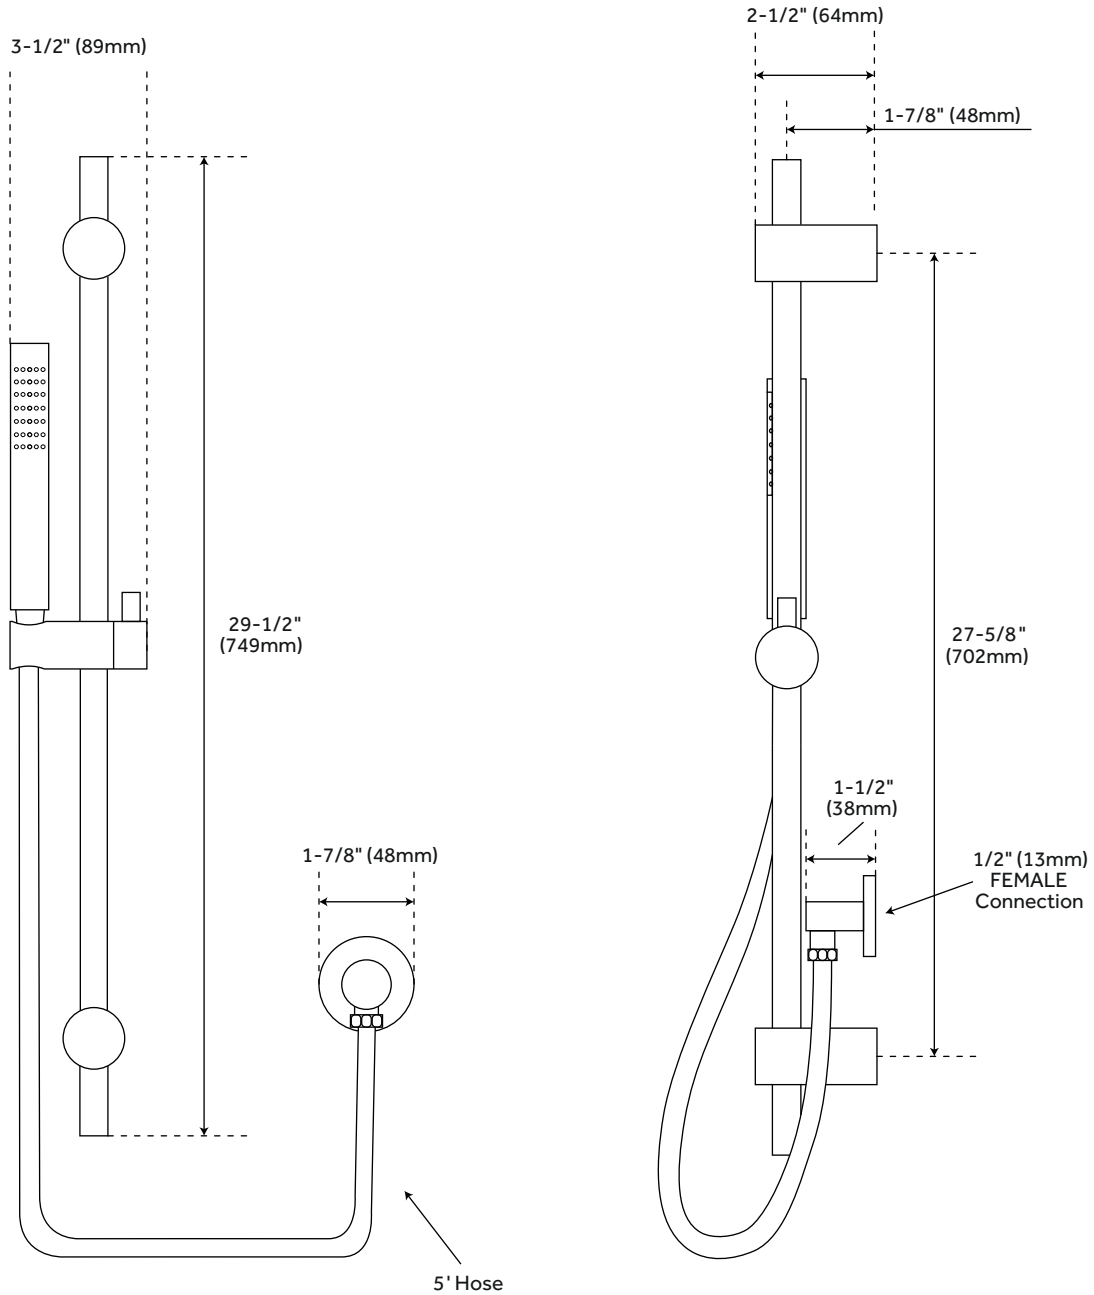

TRIMBLE

HAND SHOWER

SKU: 930921