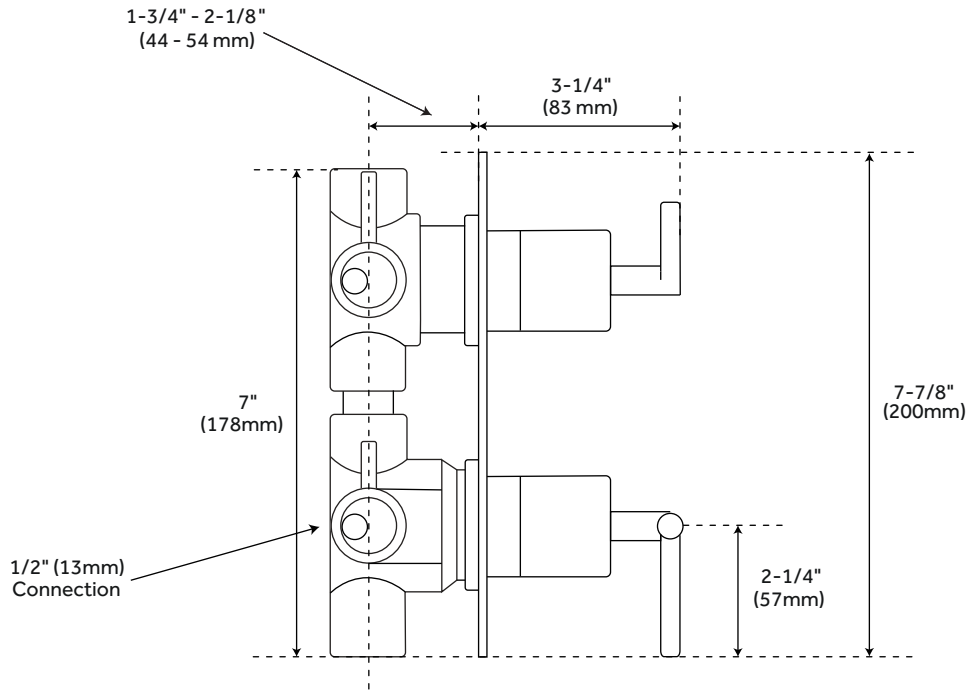

TRIMBLE

SHOWER VALVE

SKU: 930921