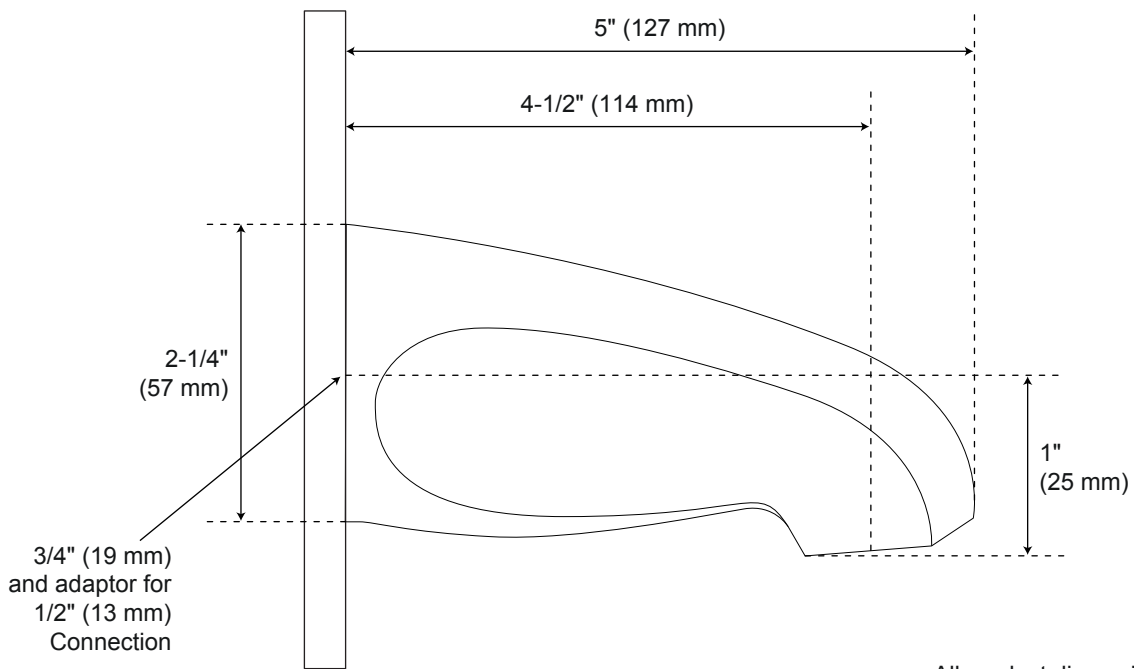

All product dimensions are nominal.

Handshower

Front

Side

Body Sprays

Front

Side

All product dimensions are nominal.

Tub Spout

Side

All product dimensions are nominal.

Diverter

(back)

All product dimensions are nominal.