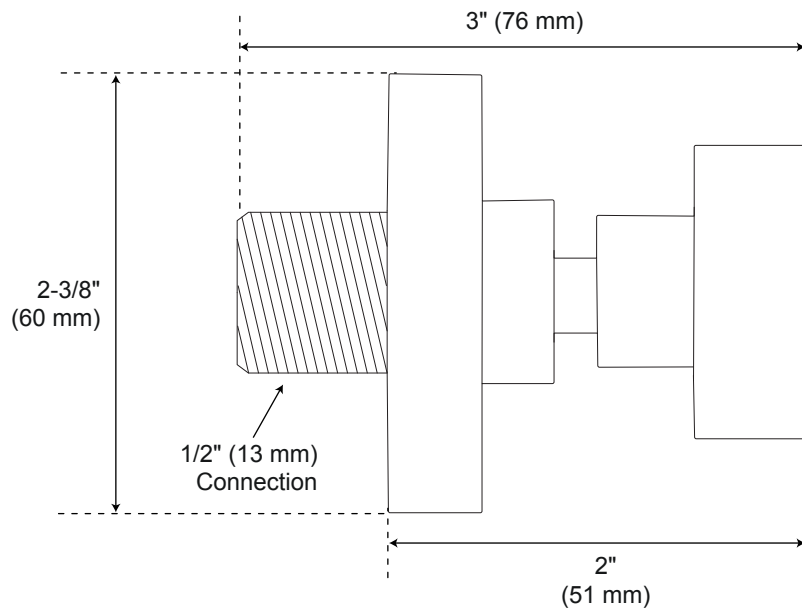

All product dimensions are nominal.

Handshower

Front

Side

Body Sprays

Front

Side

All product dimensions are nominal.

Tub Spout

Side

All product dimensions are nominal.

Diverter

(back)

All product dimensions are nominal.