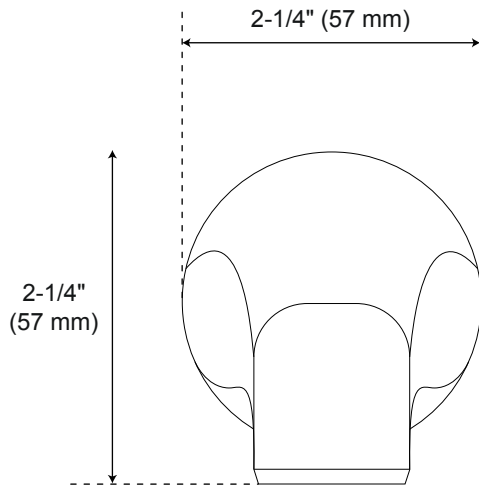

All product dimensions are nominal.

Handshower

Front

Side

Body Sprays

Front

Side

All product dimensions are nominal.

Tub Spout

Side

All product dimensions are nominal.

Diverter

(back)

All product dimensions are nominal.