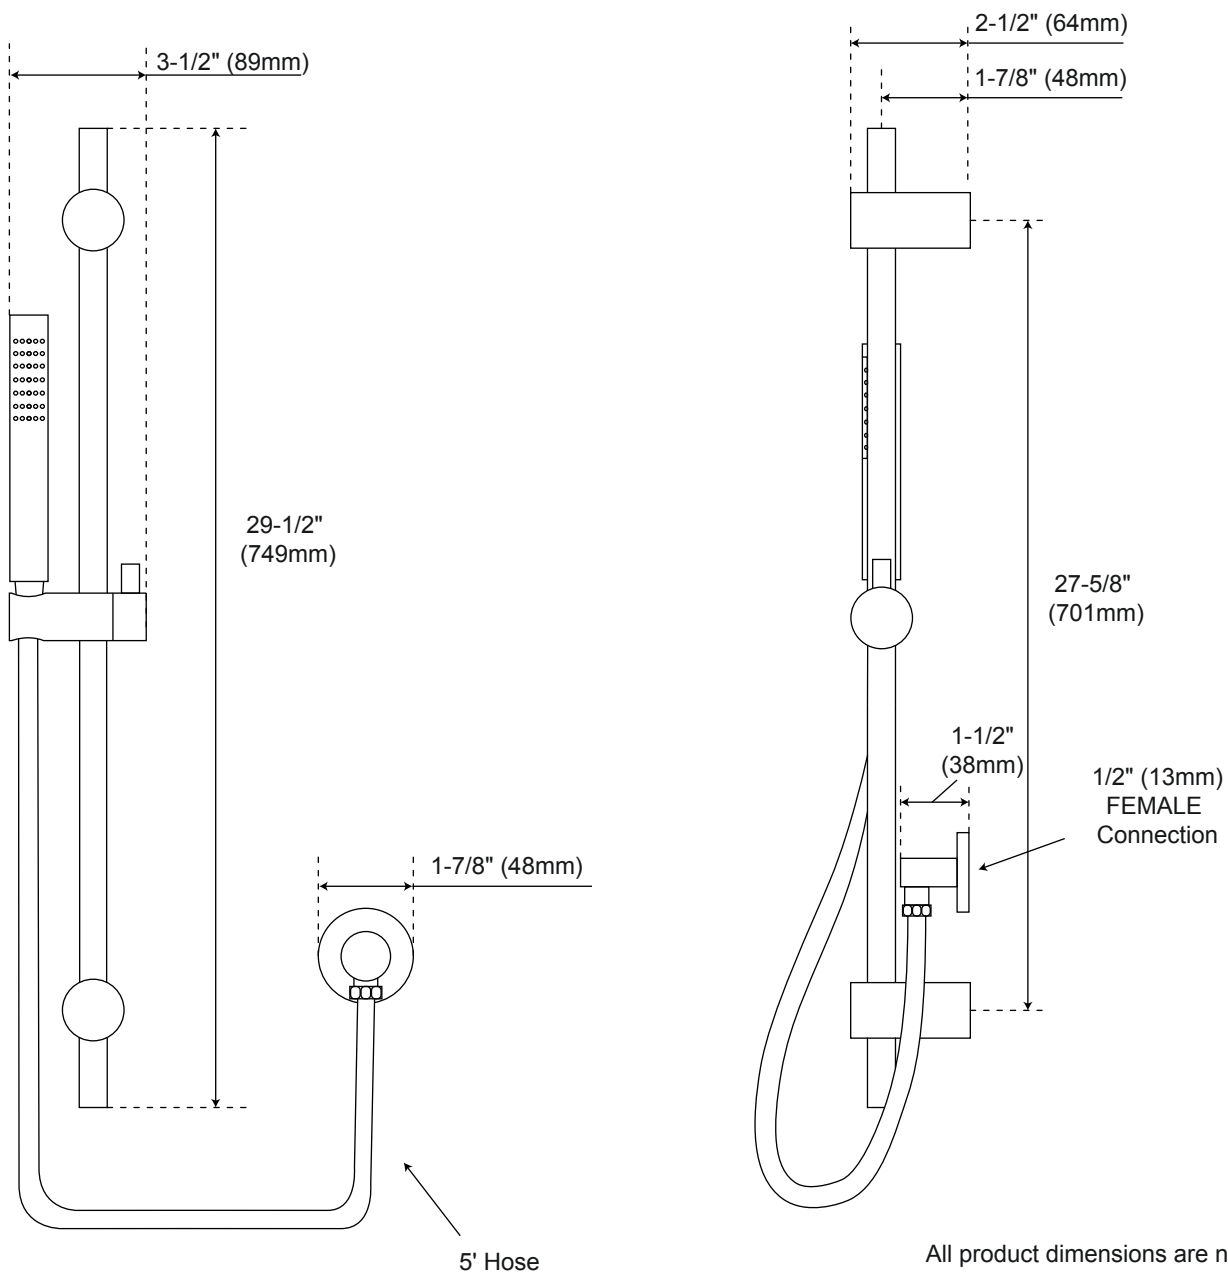

HINSON TUB & SHOWER SET

WITH MODERN SLIDE BAR

SPECIFICATIONS

CONTENTS

Diverter.....	2
Handshower.....	3
Body Sprays.....	4
Tub Spout.....	5

Diverter

Front

Side

All product dimensions are nominal.

Handshower

Front

Side

Body Sprays

Front

Side

All product dimensions are nominal.

Tub Spout

Side

All product dimensions are nominal.

Diverter

(back)

All product dimensions are nominal.