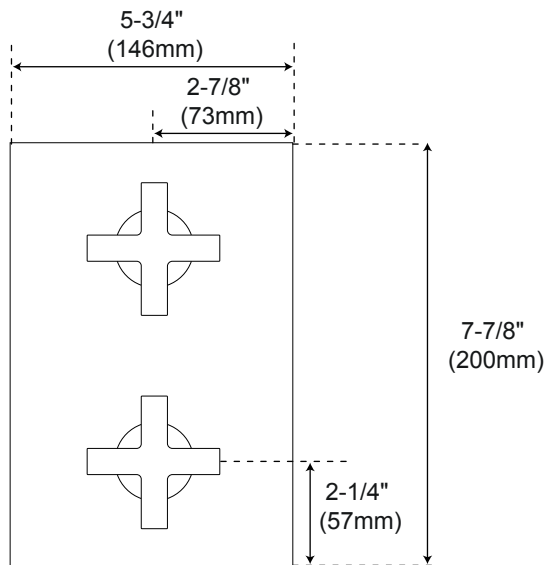

HINSON TUB & SHOWER SET

WITH MODERN SLIDE BAR

SPECIFICATIONS

CONTENTS

Diverter.....	2
Handshower.....	3
Body Sprays.....	4
Tub Spout.....	5

Diverter

Front

Side

All product dimensions are nominal.

Handshower

Front

Side

Body Sprays

Front

Side

All product dimensions are nominal.

Tub Spout

Side

All product dimensions are nominal.

Diverter

(back)

All product dimensions are nominal.