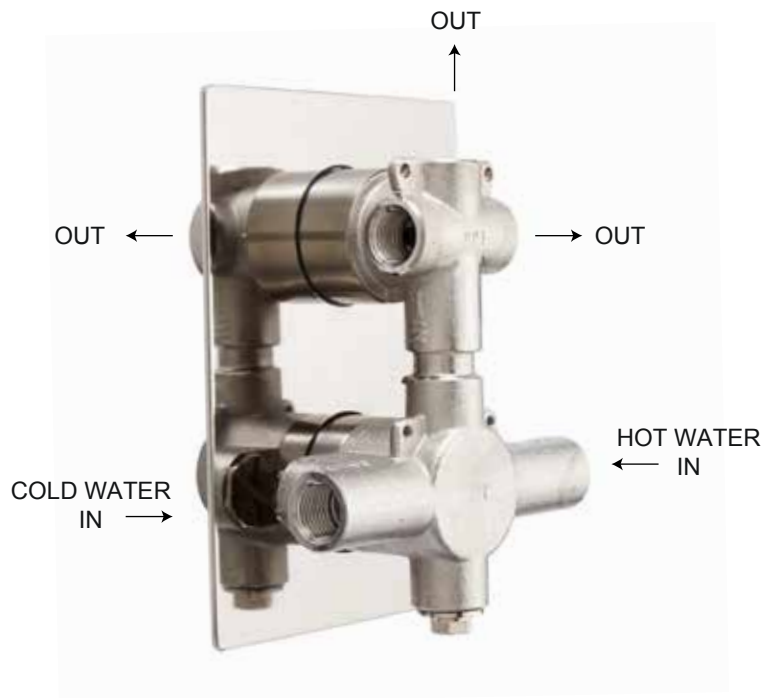

HINSON TUB & SHOWER SET

WITH MODERN SLIDE BAR

SPECIFICATIONS

CONTENTS

Diverter.....	2
Handshower.....	3
Body Sprays.....	4
Tub Spout.....	5

Diverter

Front

Side

All product dimensions are nominal.

Handshower

Front

Side

Body Sprays

Front

Side

All product dimensions are nominal.

Tub Spout

Side

All product dimensions are nominal.

Diverter

(back)

All product dimensions are nominal.