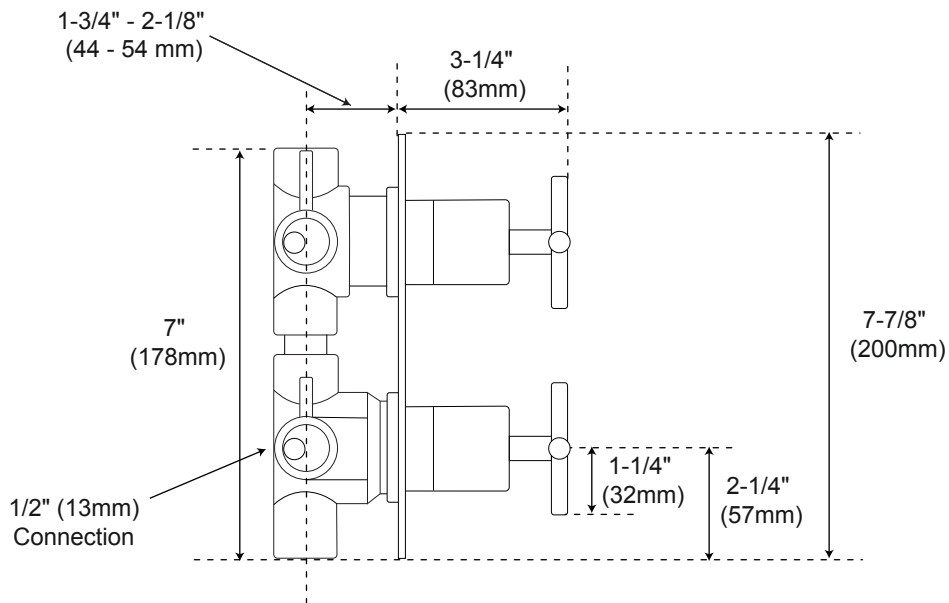

HINSON TUB & SHOWER SET

WITH MODERN SLIDE BAR

SPECIFICATIONS

CONTENTS

Diverter.....	2
Handshower.....	3
Body Sprays.....	4
Tub Spout.....	5

Diverter

Front

Side

All product dimensions are nominal.

Handshower

Front

Side

Body Sprays

Front

Side

All product dimensions are nominal.

Tub Spout

Side

All product dimensions are nominal.

Diverter

(back)

All product dimensions are nominal.