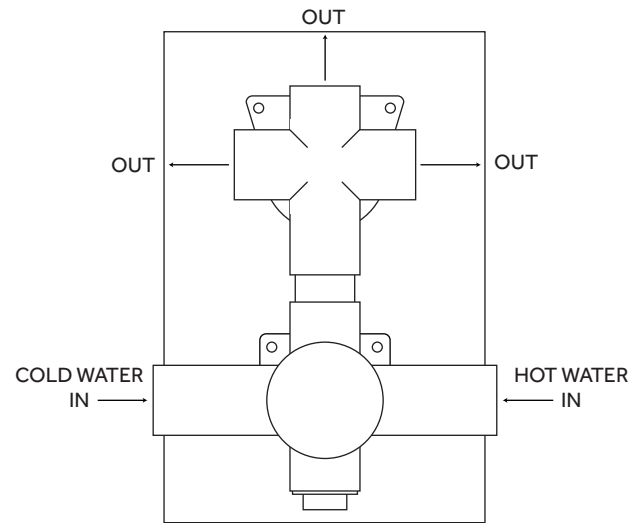

HINSON

TUB AND RAINFALL SHOWER SYSTEM WITH HAND SHOWER

SKU: 930914

FEATURES

Material: Brass
Handle Type: Lever
Features: Hand Shower Included, Thermostatic,
Tub Spout Included
Assembly Required: Yes
Installation Type: Wall Mount
Shower Head Installation Type: Ceiling
Shower Head Material: Brass
Shower Arm Extension: 6"
Tub Filler Spout Reach: 5-1/8"
Hand Shower Material: Brass

SIGNATURE HARDWARE Lifetime Warranty

See website for detailed warranty information.

CONTENTS

SHOWER VALVE	PAGE 2
OVERHEAD SHOWER HEAD	PAGE 3
HAND SHOWER	PAGE 4
TUB SPOUT	PAGE 5

HINSON

SHOWER VALVE

SKU: 930914

HINSON

CEILING-MOUNT RAINFALL SHOWER HEAD

SKU: 930914

HINSON

HAND SHOWER

SKU: 930914

HINSON

TUB SPOUT