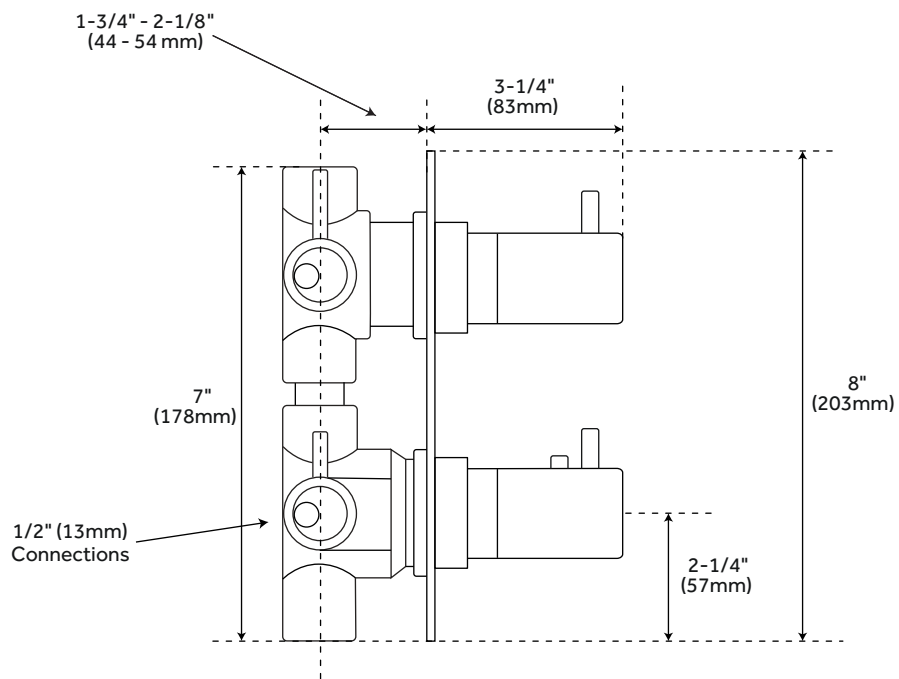

HINSON

TUB AND RAINFALL SHOWER SYSTEM WITH HAND SHOWER

SKU: 930914

FEATURES

Material: Brass
Handle Type: Lever
Features: Hand Shower Included, Thermostatic,
Tub Spout Included
Assembly Required: Yes
Installation Type: Wall Mount
Shower Head Installation Type: Ceiling
Shower Head Material: Brass
Shower Arm Extension: 6"
Tub Filler Spout Reach: 5-1/8"
Hand Shower Material: Brass

SIGNATURE HARDWARE Lifetime Warranty

See website for detailed warranty information.

CONTENTS

SHOWER VALVE	PAGE 2
OVERHEAD SHOWER HEAD	PAGE 3
HAND SHOWER	PAGE 4
TUB SPOUT	PAGE 5

HINSON

SHOWER VALVE

SKU: 930914

HINSON

CEILING-MOUNT RAINFALL SHOWER HEAD

SKU: 930914

HINSON

HAND SHOWER

SKU: 930914

HINSON

TUB SPOUT