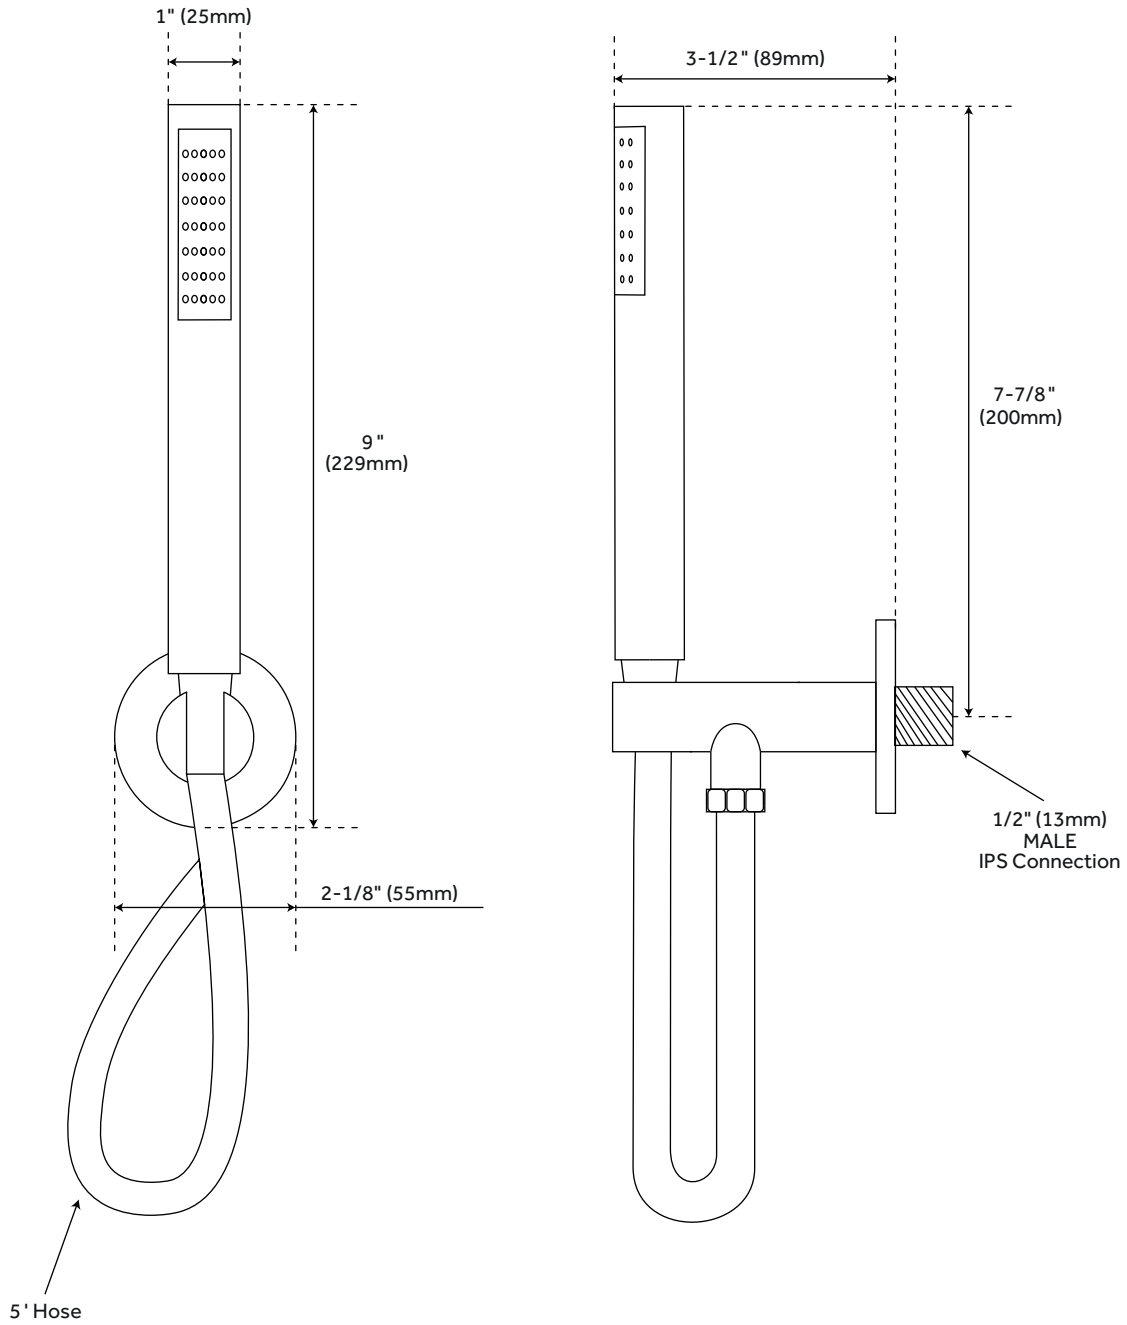

HINSON

TUB AND RAINFALL SHOWER SYSTEM WITH HAND SHOWER

SKU: 930914

FEATURES

Material: Brass
Handle Type: Lever
Features: Hand Shower Included, Thermostatic,
Tub Spout Included
Assembly Required: Yes
Installation Type: Wall Mount
Shower Head Installation Type: Ceiling
Shower Head Material: Brass
Shower Arm Extension: 6"
Tub Filler Spout Reach: 5-1/8"
Hand Shower Material: Brass

SIGNATURE HARDWARE Lifetime Warranty

See website for detailed warranty information.

CONTENTS

SHOWER VALVE	PAGE 2
OVERHEAD SHOWER HEAD	PAGE 3
HAND SHOWER	PAGE 4
TUB SPOUT	PAGE 5

HINSON

SHOWER VALVE

SKU: 930914

HINSON

CEILING-MOUNT RAINFALL SHOWER HEAD

SKU: 930914

HINSON

HAND SHOWER

SKU: 930914

HINSON

TUB SPOUT