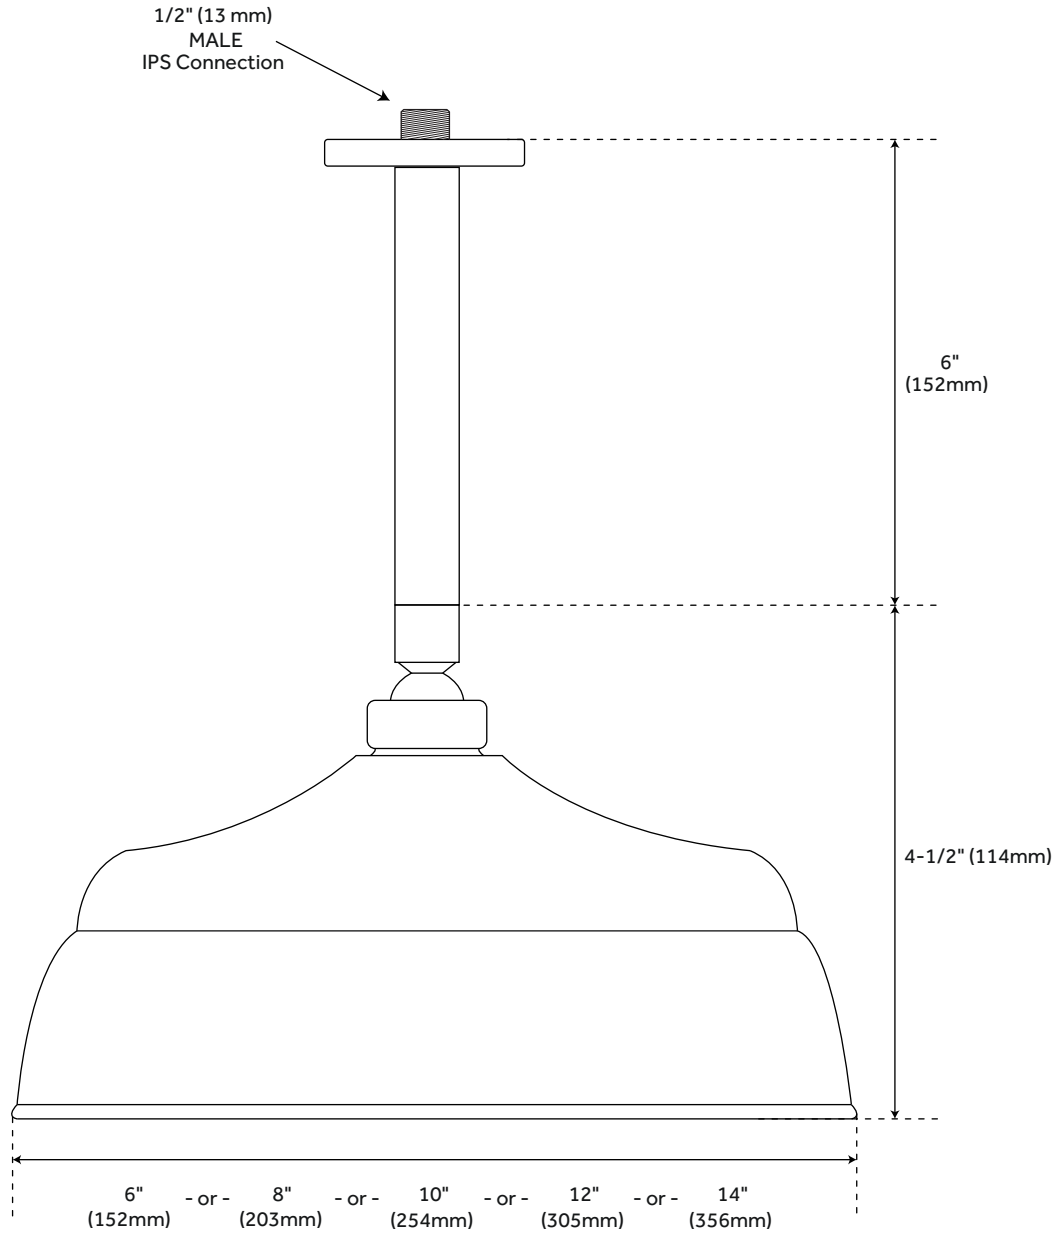

HINSON

TUB AND RAINFALL SHOWER SYSTEM WITH HAND SHOWER

SKU: 930914

FEATURES

Material: Brass
Handle Type: Lever
Features: Hand Shower Included, Thermostatic,
Tub Spout Included
Assembly Required: Yes
Installation Type: Wall Mount
Shower Head Installation Type: Ceiling
Shower Head Material: Brass
Shower Arm Extension: 6"
Tub Filler Spout Reach: 5-1/8"
Hand Shower Material: Brass

SIGNATURE HARDWARE Lifetime Warranty

See website for detailed warranty information.

CONTENTS

SHOWER VALVE	PAGE 2
OVERHEAD SHOWER HEAD	PAGE 3
HAND SHOWER	PAGE 4
TUB SPOUT	PAGE 5

HINSON

SHOWER VALVE

SKU: 930914

HINSON

CEILING-MOUNT RAINFALL SHOWER HEAD

SKU: 930914

HINSON

HAND SHOWER

SKU: 930914

HINSON

TUB SPOUT