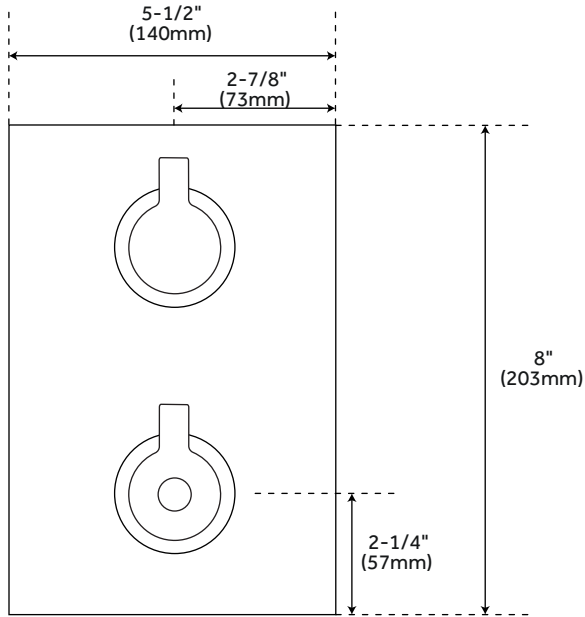

HINSON

TUB AND RAINFALL SHOWER SYSTEM WITH HAND SHOWER

SKU: 930914

FEATURES

Material: Brass
Handle Type: Lever
Features: Hand Shower Included, Thermostatic,
Tub Spout Included
Assembly Required: Yes
Installation Type: Wall Mount
Shower Head Installation Type: Ceiling
Shower Head Material: Brass
Shower Arm Extension: 6"
Tub Filler Spout Reach: 5-1/8"
Hand Shower Material: Brass

SIGNATURE HARDWARE Lifetime Warranty

See website for detailed warranty information.

CONTENTS

SHOWER VALVE	PAGE 2
OVERHEAD SHOWER HEAD	PAGE 3
HAND SHOWER	PAGE 4
TUB SPOUT	PAGE 5

HINSON

SHOWER VALVE

SKU: 930914