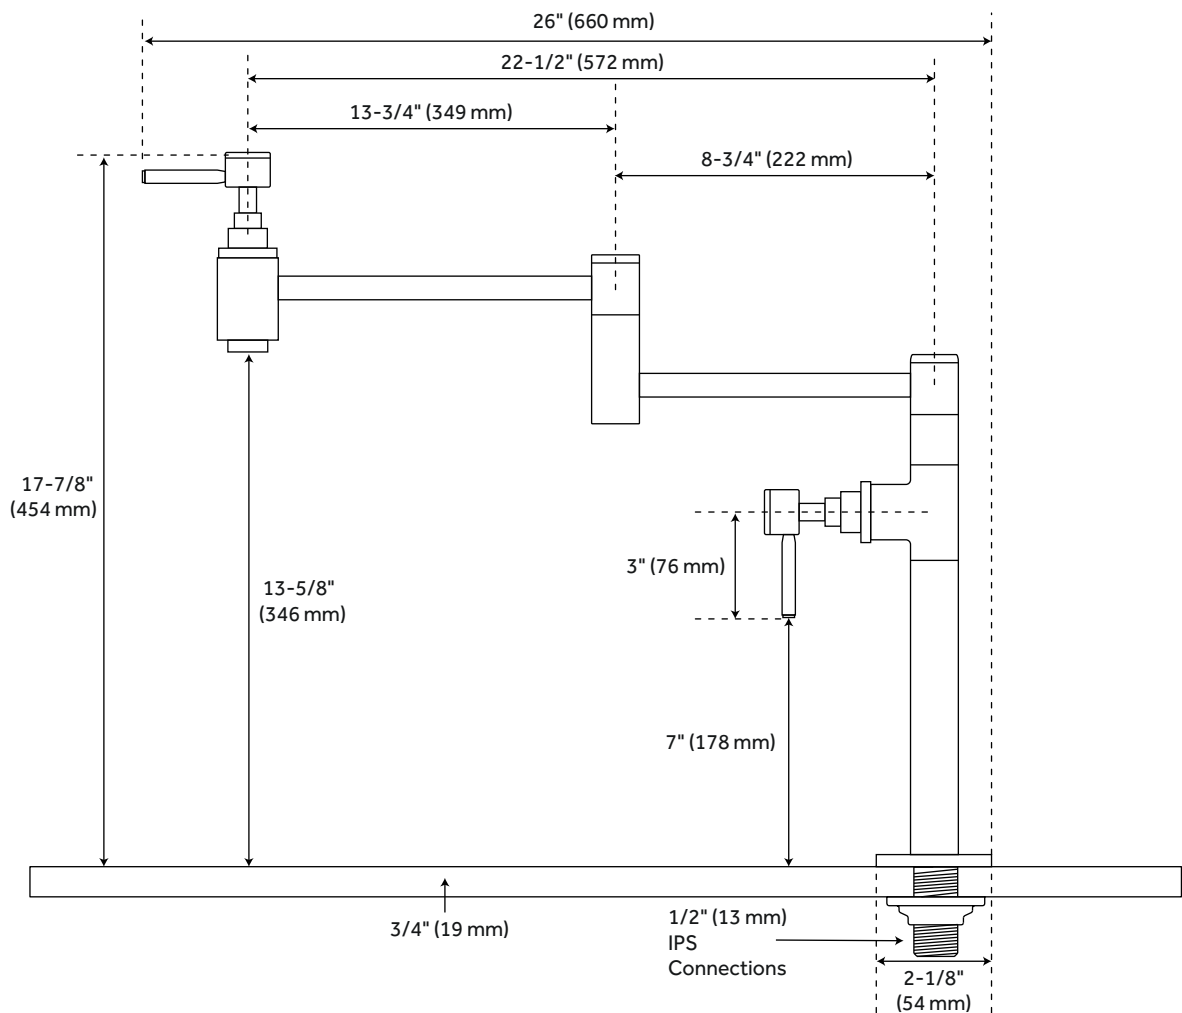

PARKER

DECK-MOUNT RETRACTABLE POT FILLER

SKU: 929400

FEATURES

Installation Type: Single-Hole
Faucet Holes: 1
Max. Countertop Thickness: 3/4"
Faucet Centers: Single-Hole
Handle Type: Lever
Design: Modern
Faucet Material: Brass
Length: 2-1/8"
Width: 26"
Height: 17-7/8"
Height To Spout: 13-5/8"
Spout Reach: 22-1/2"
Swivel Spout: Yes
Base Plate Length: 2-1/8"
Base Plate Width: 2-1/8"
Handle Length: 3"
Height to Bottom of Handle: 7"
Hot and Cold Indicators: No
IPS: 1/2"
Drain Included: No