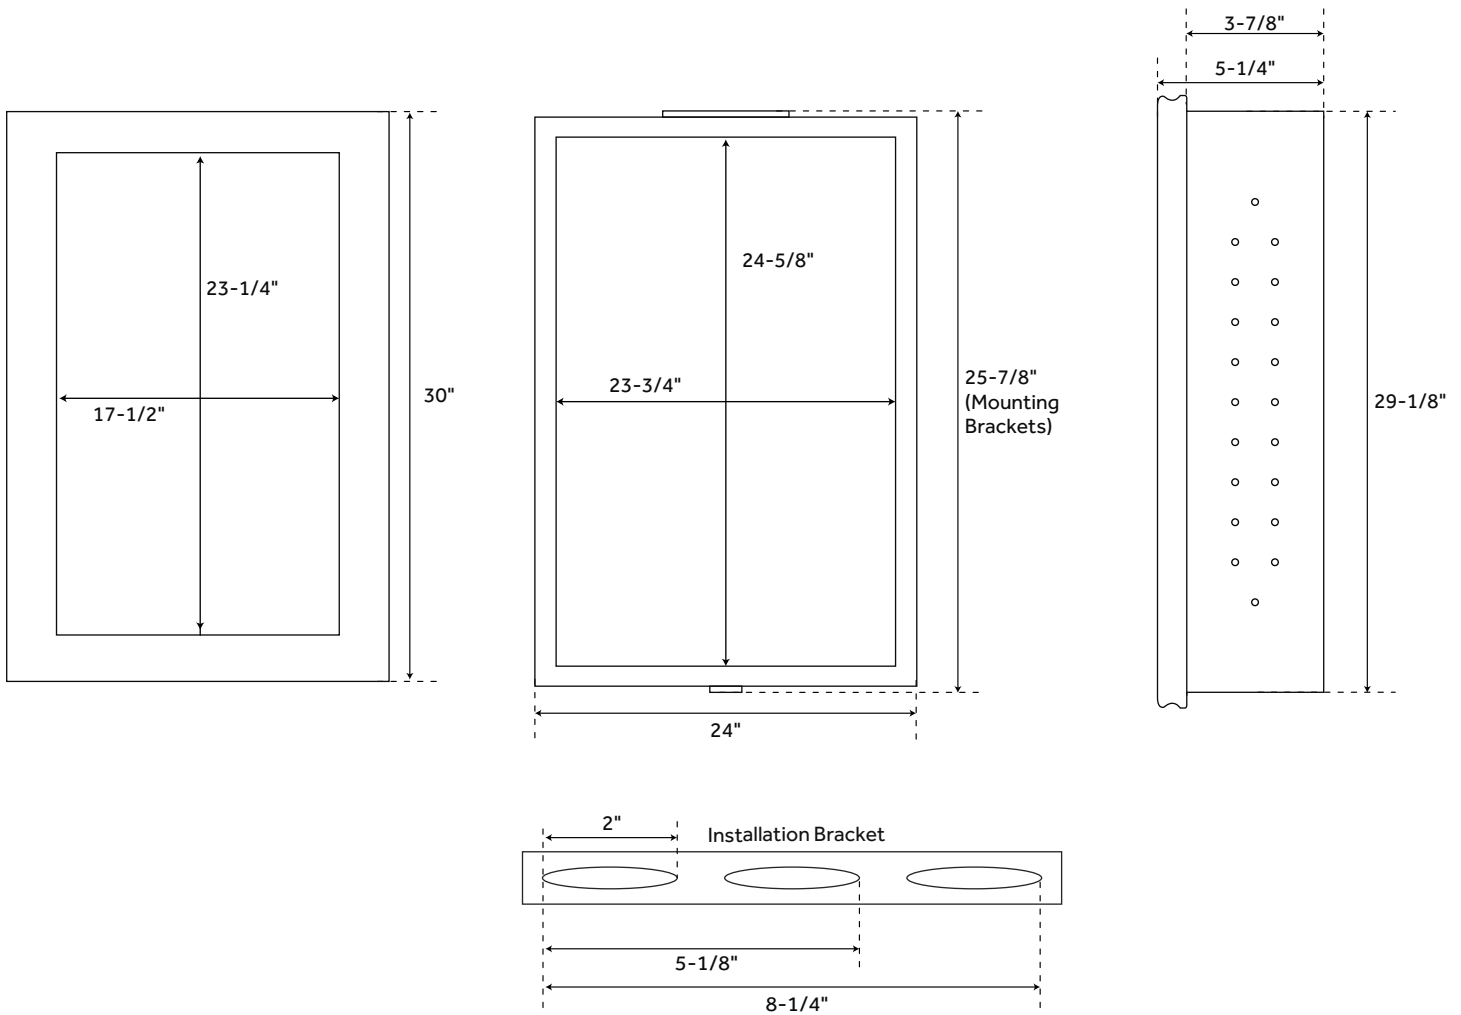

# 24" BERNSTEIN

## DECO ALUMINUM MEDICINE CABINET

SKU: 929395

### FEATURES

Features: Double-sided Mirror, Framed, Mirrored  
Material: Aluminum  
Design: Traditional  
Mirror Shape: Rectangle  
Number of Doors: 1  
Width: 24"  
Height: 30"  
Depth: 5-1/4"  
Mounting Hardware Included: Yes  
Assembly Required: Yes  
Mirror Only Width: 17-1/2"  
Mirror Only Height: 23-1/4"  
Door Opens: Left-hand  
Number of Shelves: 3  
Adjustable Shelves: Yes