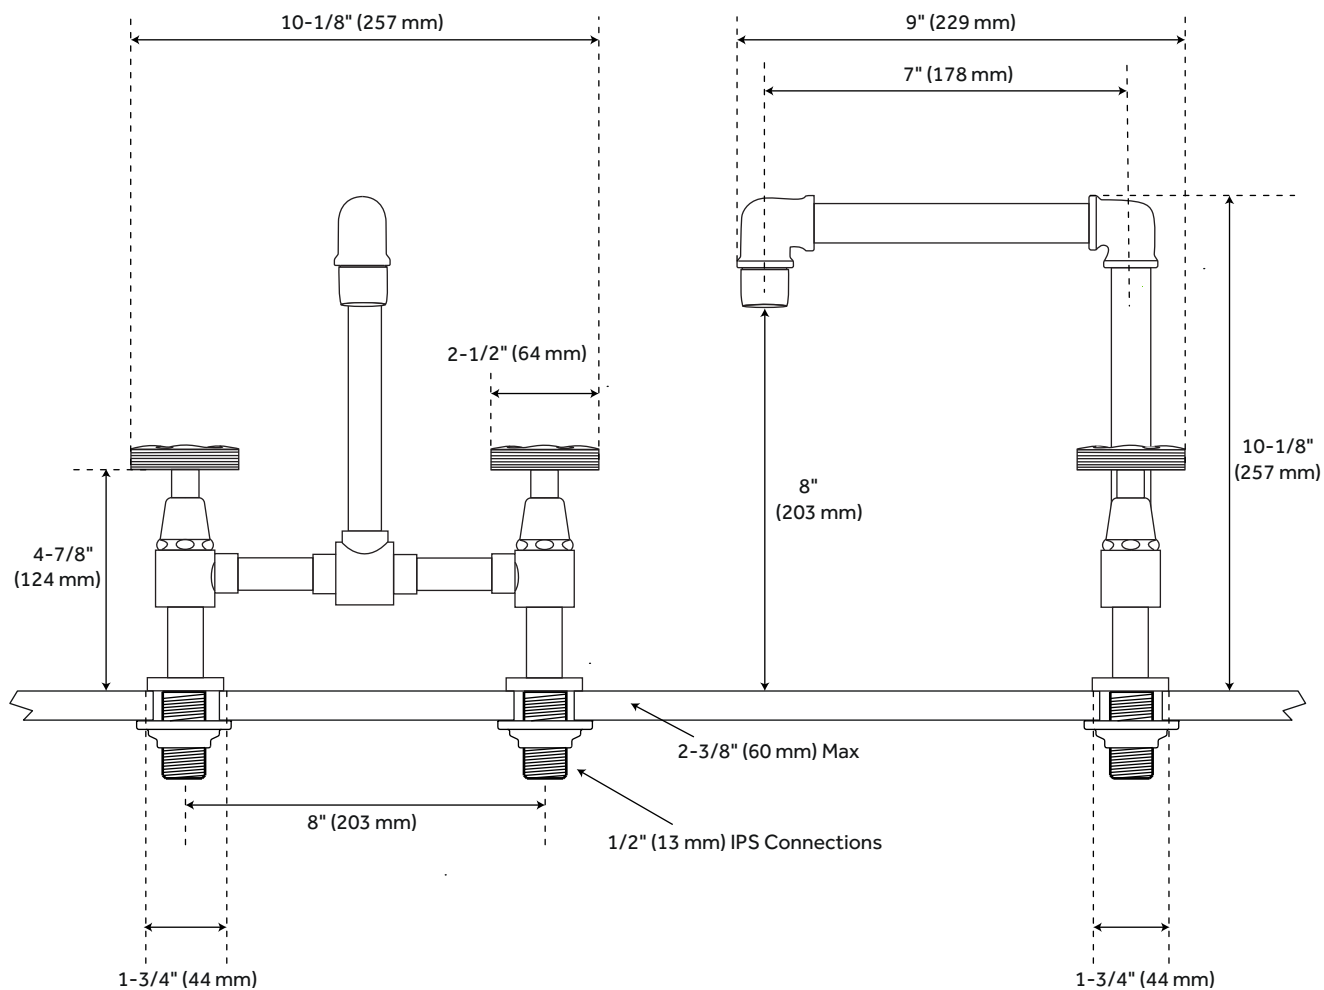

## BRIDGE BATHROOM FAUCET WITH POP-UP DRAIN

SKU: 929279

### FEATURES

- Max. Countertop Thickness: 2-3/8"
- Faucet Centers: 8"
- Length: 10-1/8"
- Width: 9"
- Height: 10-1/8"
- Height To Spout: 8"
- Spout Reach: 7"
- Swivel Spout: Yes
- Base Plate Diameter: 1-3/4"
- Handle Length: 2-1/2"
- Height to Bottom of Handle: 4-7/8"
- Ceramic Disc Cartridges: Yes
- Hot and Cold Indicators: No
- IPS: 1/2"
- Drain Included: Yes
- Overflow Hole: Yes
- Drain Size: 1-1/2"
- Maximum Flow Rate: 1.2 gpm (gallons per minute)