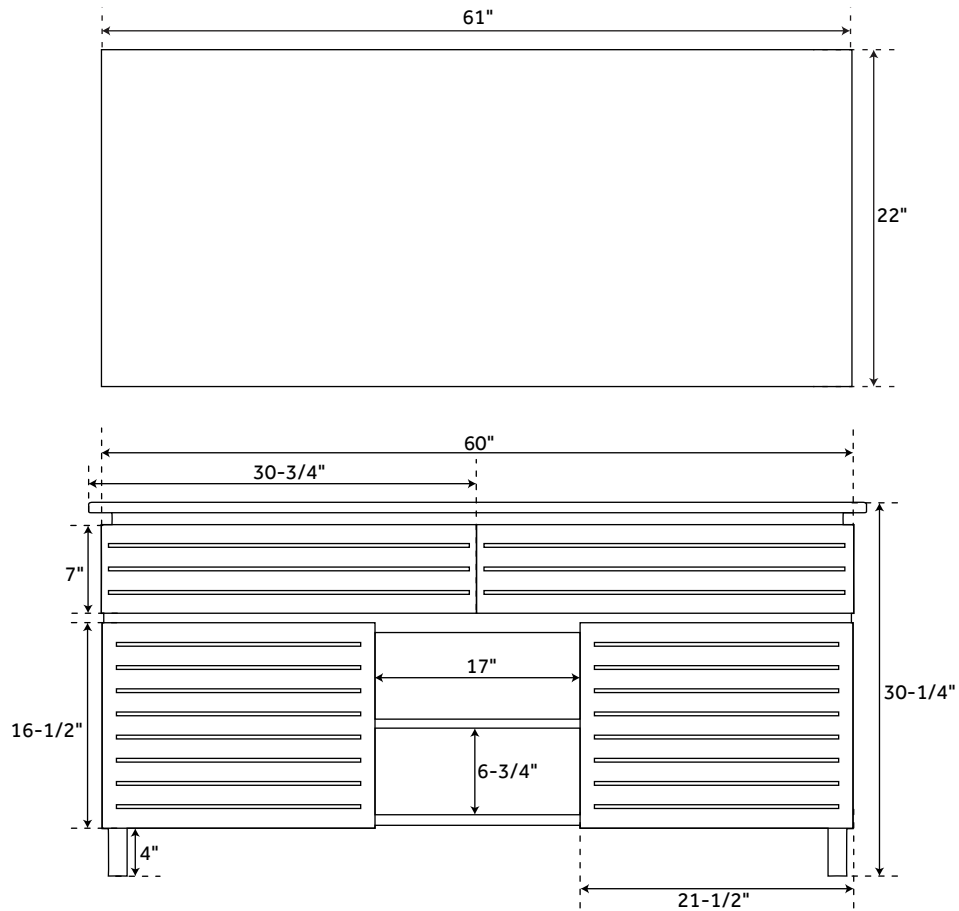

60" CALDWELL

TEAK DOUBLE VESSEL SINK VANITY - NATURAL TEAK

SKU: 929097

FEATURES

Sink Installation: Vessel
Features: Matching Mirror,
Soft-Close Hinges
Width: 60"
Depth: 22"
Height: 30-1/4"
Assembly Required: No
Vanity Top Included: Yes
Vanity Top Depth: 22"
Vanity Top Width: 61"
Mirror Included: Optional