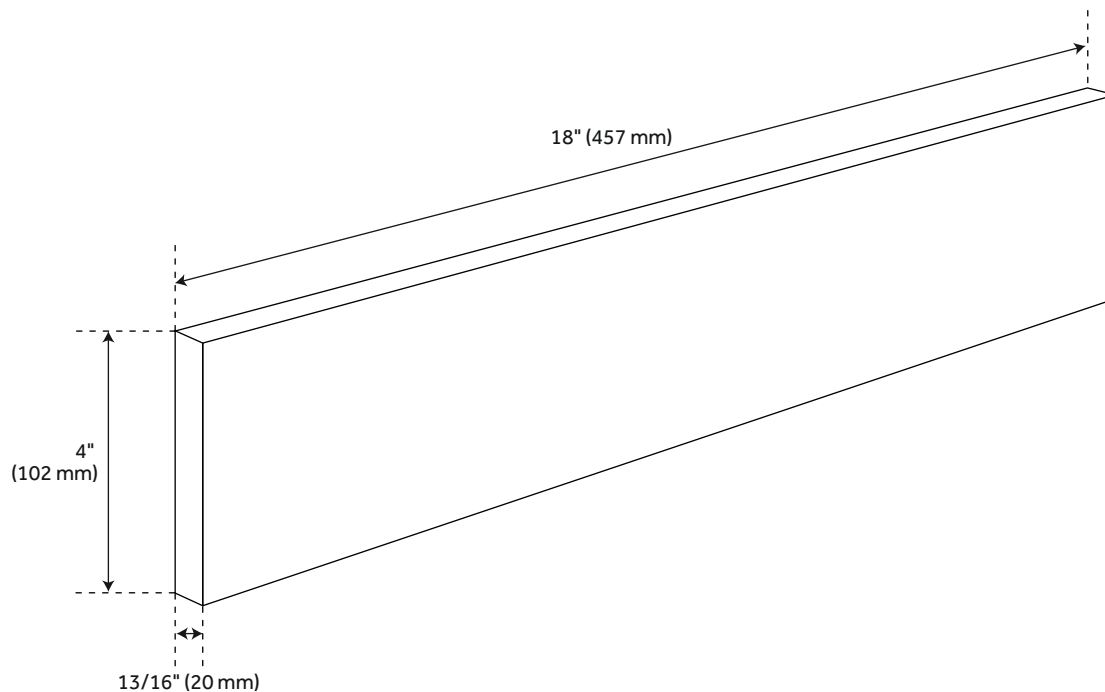

19"

2CM NARROW DEPTH STONE VANITY SIDESPLASH

SKU: 929080

FEATURES

Assembly Required: No

SIGNATURE HARDWARE LIFETIME WARRANTY

See website for warranty information

CONTENTS

SIDESPLASH PAGE 2

REVISED 12/23/2020

19" NAME

2CM NARROW DEPTH STONE VANITY SIDESPLASH

SKU: 929080

FEATURES

- Height: 4"
- Length: 18"
- Vanity Top Width: 19"
- Vanity Top Thickness: 2cm

PRODUCT IMAGE

All dimensions and specifications are nominal and may vary. Use actual products for accuracy in critical situations.

PAGE 2