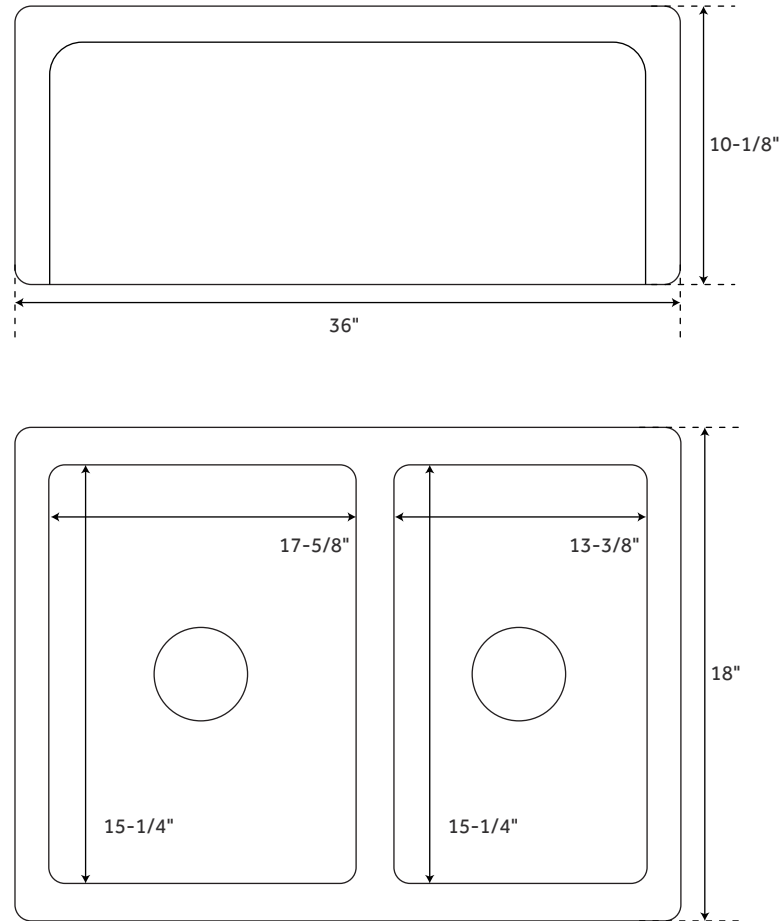

36" RISINGER

60/40 OFFSET BOWL FIRECLAY FARMHOUSE SINK - CASEMENT APRON

SKU: 928042, 932475, 932476

FEATURES

- Material: Fireclay
- Basin Split: 60/40
- Apron Design: Recessed
- Faucet Centers: No Faucet Hole
- Number of Basins: 2
- Length: 36"
- Width: 18"
- Height: 10-1/8"
- Large Bowl Length: 17-5/8"
- Large Bowl Width: 15-1/4"
- Small Bowl Length: 13-3/8"
- Small Bowl Width: 15-1/4"
- Water Depth to Rim: 7-1/2"
- Apron Front Rim Thickness: 1-3/8"
- Side and Back Rim Thickness: 1-3/8"
- Drain Size: 3-1/2"
- Reversible Mounting: Yes
- Interior Treatment: Smooth