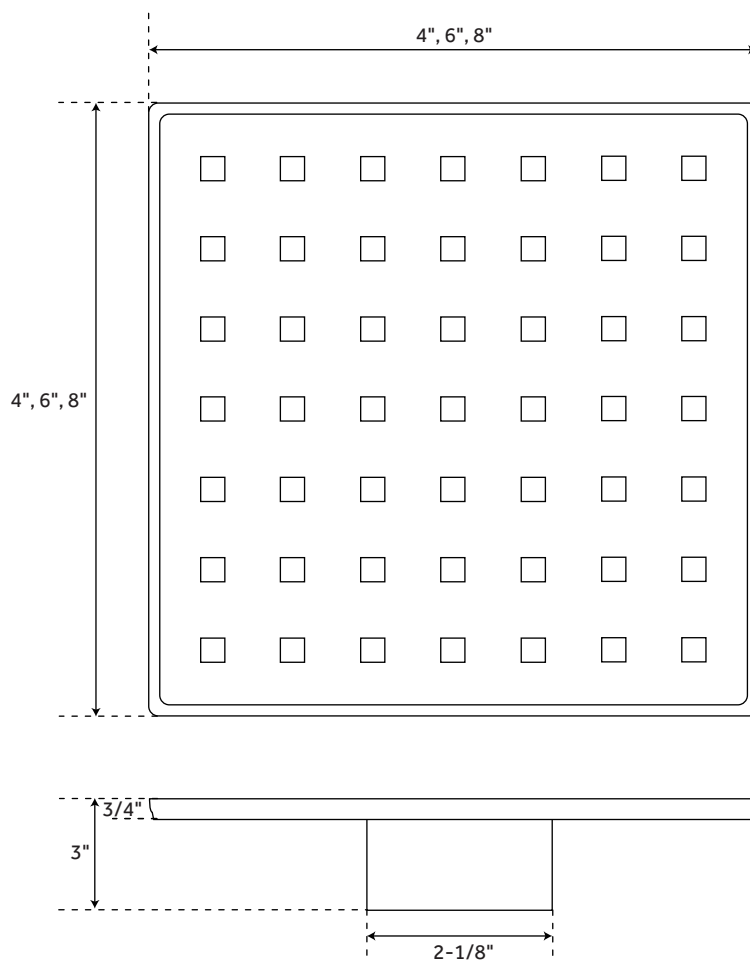

THORNTON

SQUARE SHOWER DRAIN

SKU: 928026

FEATURES

Material: Stainless Steel
Height: 3"
4" Measures: 4" L x 4" W.
6" Measures: 6" L x 6" W.
8" Measures: 8" L x 8" W.

SIGNATURE HARDWARE LIFETIME WARRANTY

See website for warranty information

All product dimensions are nominal.

REVISED 11/13/2018