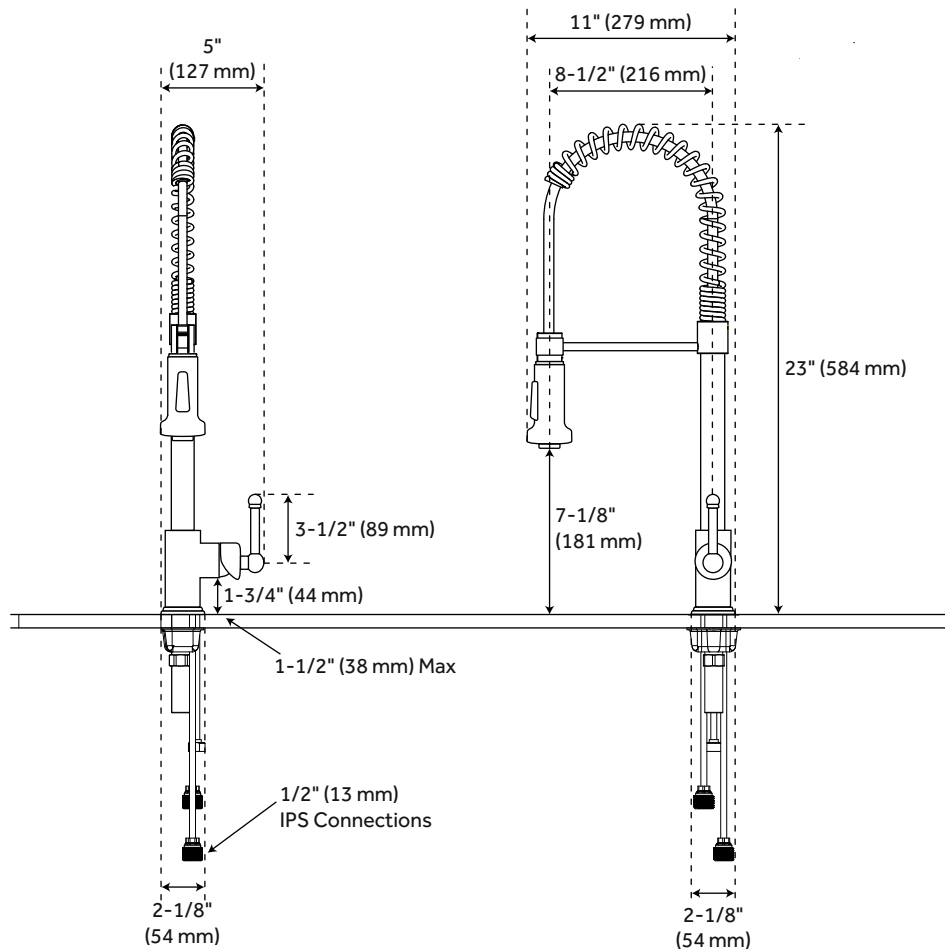

RACHEL

SINGLE-HOLE PULL-DOWN KITCHEN FAUCET WITH SPRING SPOUT

SKU: 927920

FEATURES

Installation Type: Single-Hole
Faucet Holes: 1
Hand Sprayer Material: ABS
Max. Countertop Thickness: 1-1/2"
Faucet Centers: Single-Hole
Handle Type: Lever
Faucet Material: Brass
Length: 5"
Width: 11"
Height: 23"
Height To Spout: 7-1/8"
Spout Reach: 8-1/2"
Base Plate Length: 2-1/8"
Base Plate Width: 2-1/8"
Handle Length: 3-1/2"
Height to Bottom of Handle: 1-3/4"
Hot and Cold Indicators: No
IPS: 1/2"
Drain Included: No
Maximum Flow Rate: 1.5 gpm
(gallons per minute)

CODES/STANDARDS

cUPC
NSF/ANSI 61
ASME A112.18.1/CSA B125.1
NSF/ANSI 372

SIGNATURE HARDWARE LIFETIME WARRANTY

See website for warranty information

All product dimensions are nominal.

REVISED 09/18/2018