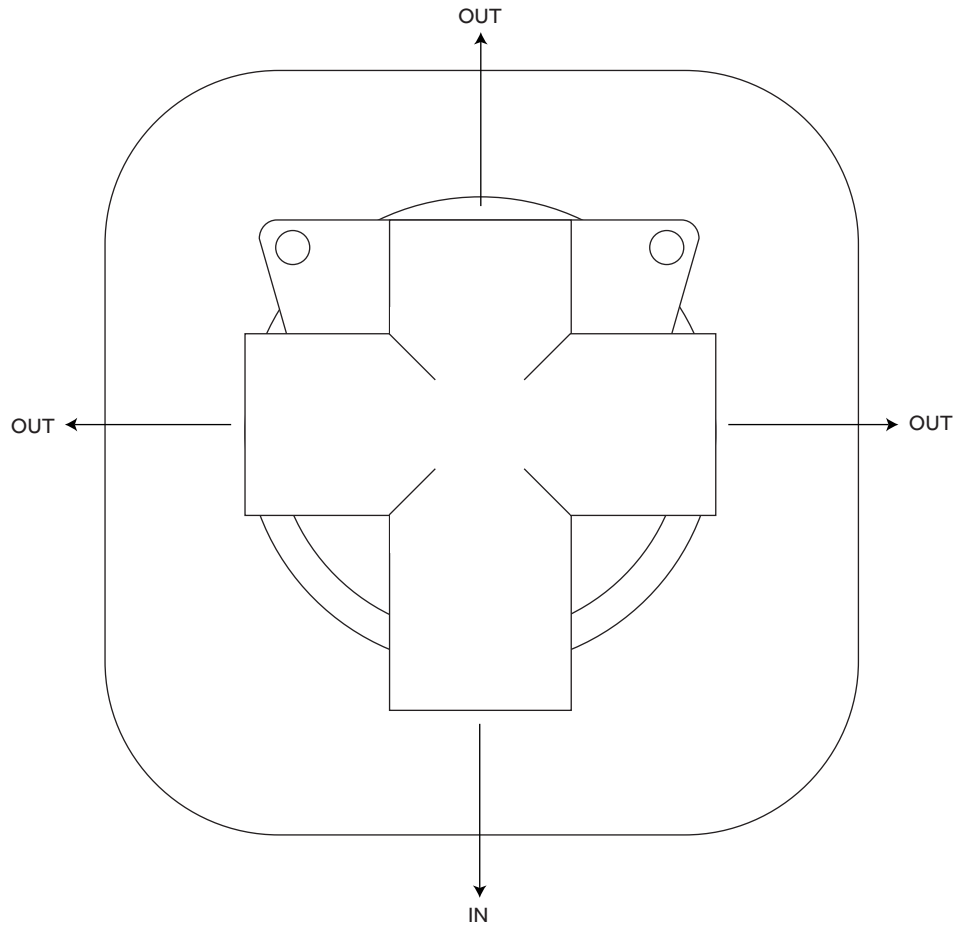

Hand shower water connection features a 1/2" IPS connection.
3-way diverter features 1/2" IPS inlets, and controls water flow between 3 shower outlets.

Diverter includes the valve and metal lever handles.

ARIN

SHOWER VALVE

SKU: 927745

FEATURES

- Valve Trim Width: 5-3/4"
- Valve Trim Height: 5-3/4"

PRODUCT IMAGE

ARIN

DIVERTER

SKU: 927745

FEATURES

3-Way Diverter Features 1/2" IPS
Inlets, and Controls Water
Flow Between 3 Shower
Outlets

Diverter Includes the Valve and Metal
Lever Handles

PRODUCT IMAGE

PAGE 3

All dimensions and specifications are nominal and may vary. Use actual products for accuracy in critical situations.

Code: 526035

WALL-MOUNT RAINFALL SHOWER HEAD

SKU: 927745

FEATURES

- Shower Head Length: 8-1/4"
- Shower Head Width: 10"
- Shower Arm Extension: 18"
- Shower Arm Height: 7/8"
- Standard Spray Flow Rate: 1.8 gpm
(6.8L/min) max @ 80 psi
- Waterfall Flow Rate: 2.5 gpm
(9.5L/min) max @ 80 psi