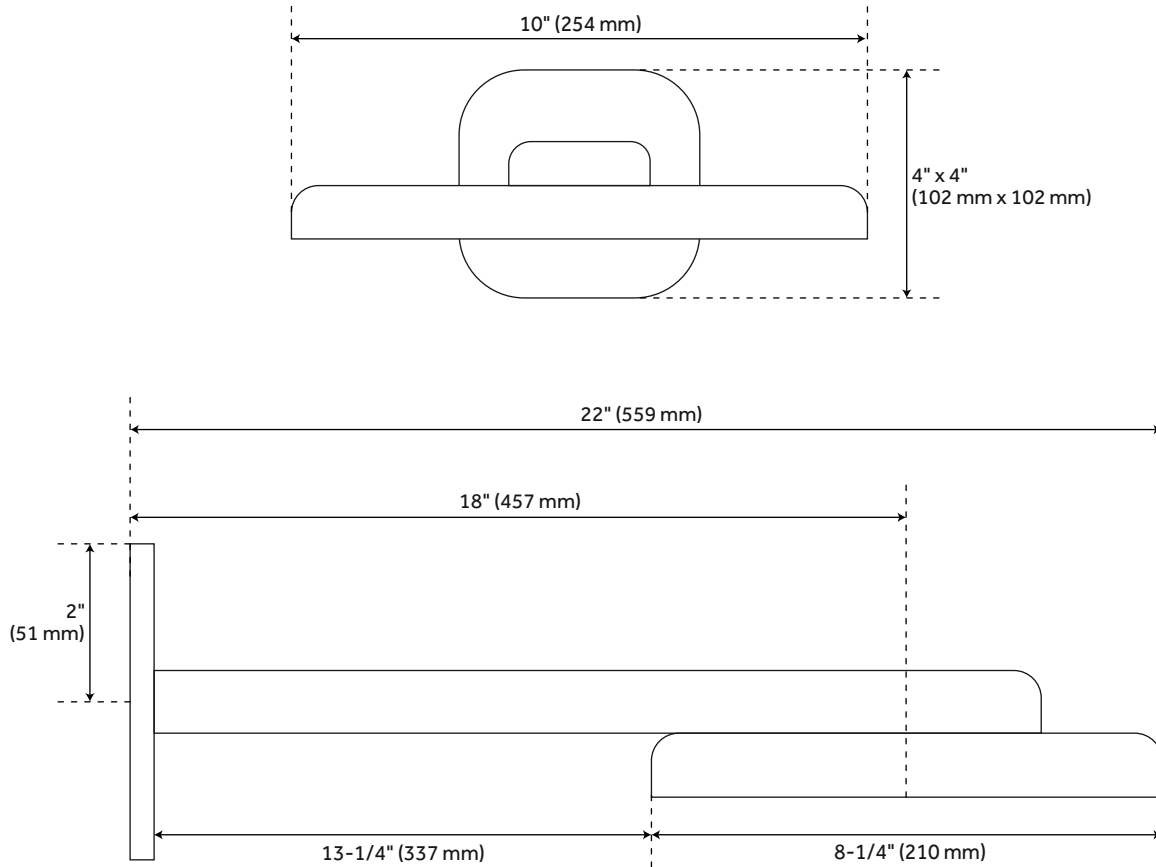

Hand shower water connection features a 1/2" IPS connection.
3-way diverter features 1/2" IPS inlets, and controls water flow between 3 shower outlets.

Diverter includes the valve and metal lever handles.

ARIN

SHOWER VALVE

SKU: 927745

FEATURES

- Valve Trim Width: 5-3/4"
- Valve Trim Height: 5-3/4"

PRODUCT IMAGE

ARIN

DIVERTER

SKU: 927745

FEATURES

3-Way Diverter Features 1/2" IPS
Inlets, and Controls Water
Flow Between 3 Shower
Outlets

Diverter Includes the Valve and Metal
Lever Handles

PRODUCT IMAGE

PAGE 3

All dimensions and specifications are nominal and may vary. Use actual products for accuracy in critical situations.

Code: 526035

WALL-MOUNT RAINFALL SHOWER HEAD

SKU: 927745

FEATURES

- Shower Head Length: 8-1/4"
- Shower Head Width: 10"
- Shower Arm Extension: 18"
- Shower Arm Height: 7/8"
- Standard Spray Flow Rate: 1.8 gpm
(6.8L/min) max @ 80 psi
- Waterfall Flow Rate: 2.5 gpm
(9.5L/min) max @ 80 psi