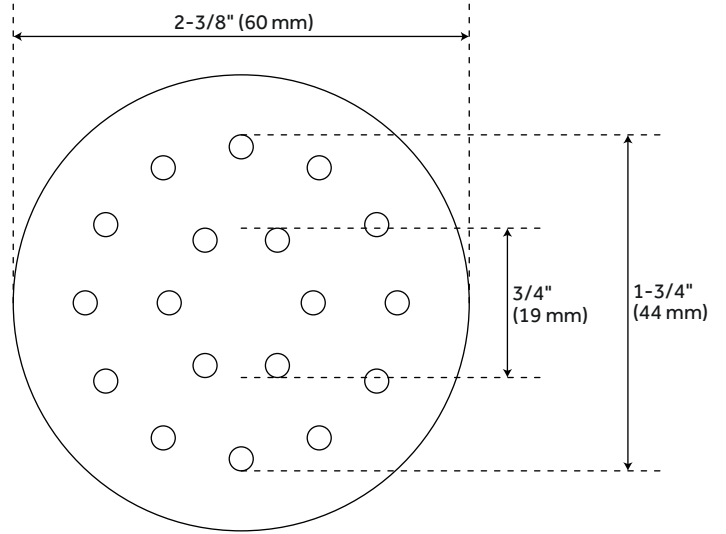

FEATURES

Body Spray Flow Rate: 1.8 gpm
(6.8L/min) max @ 80 psi

PRODUCT IMAGE