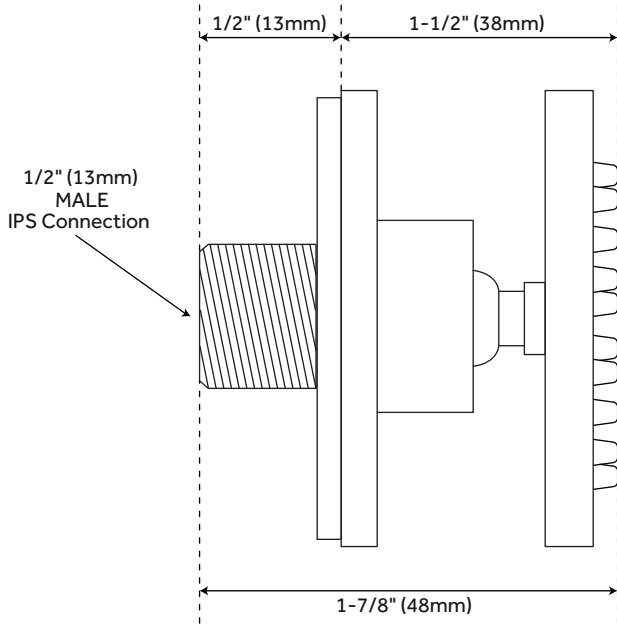

FEATURES

Body Spray Flow Rate: 1.8 gpm
(6.8L/min) max @ 80 psi

PRODUCT IMAGE