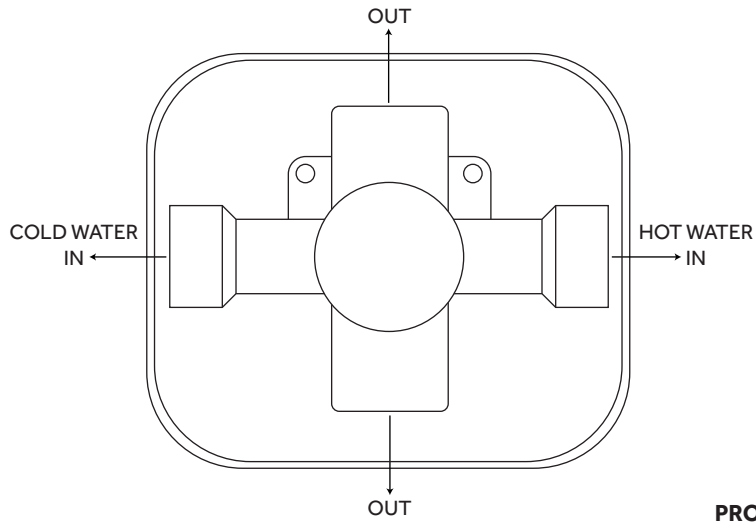

Shower head has a standard spray and a waterfall feature.
Standard spray flow rate: 1.8 gpm (6.8L/min) max @ 80 psi
Waterfall flow rate: 2.5 gpm (9.5L/min) max @ 80 psi
Body spray flow rate: 1.8 gpm (6.8L/min) max @ 80 psi
Thermostatic technology keeps shower temperature ± 1 degree Celsius.

Hand shower water connection features a 1/2" IPS connection.
3-way diverter features 1/2" IPS inlets, and controls water flow between 3 shower outlets.

Diverter includes the valve and metal lever handles.

ARIN

SHOWER VALVE

SKU: 927745

FEATURES

- Valve Trim Width: 5-3/4"
- Valve Trim Height: 5-3/4"

PRODUCT IMAGE

ARIN

DIVERTER

SKU: 927745

FEATURES

3-Way Diverter Features 1/2" IPS
Inlets, and Controls Water
Flow Between 3 Shower
Outlets

Diverter Includes the Valve and Metal
Lever Handles

PRODUCT IMAGE

PAGE 3

All dimensions and specifications are nominal and may vary. Use actual products for accuracy in critical situations.