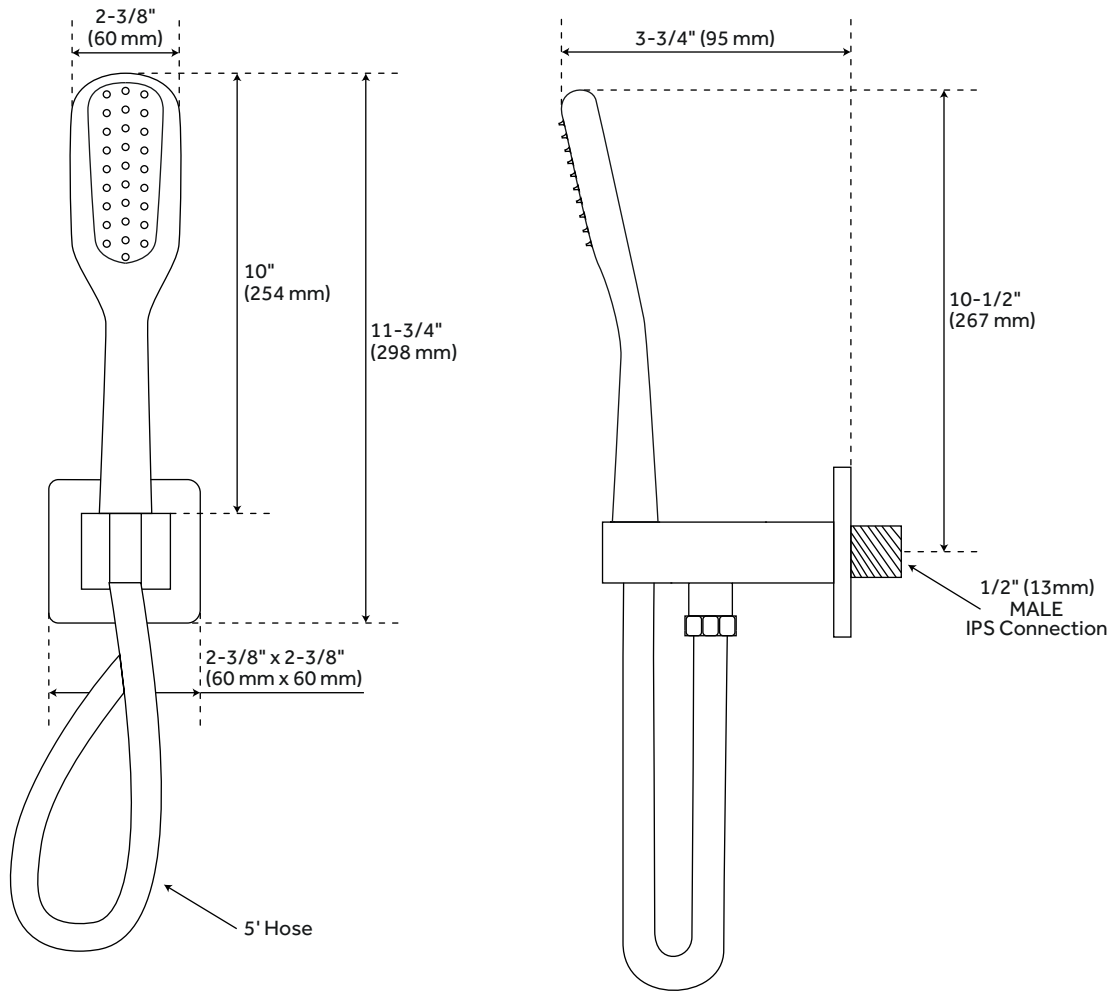

Hand shower water connection features a 1/2" IPS connection.
3-way diverter features 1/2" IPS inlets, and controls water flow between 3 shower outlets.

Diverter includes the valve and metal lever handles.

SKU: 927745

FEATURES

3-Way Diverter Features 1/2" IPS
Inlets, and Controls Water
Flow Between 3 Shower
Outlets

Diverter Includes the Valve and Metal
Lever Handles

PRODUCT IMAGE

PAGE 3

All dimensions and specifications are nominal and may vary. Use actual products for accuracy in critical situations.

Code: 526035

WALL-MOUNT RAINFALL SHOWER HEAD

SKU: 927745

FEATURES

- Shower Head Length: 8-1/4"
- Shower Head Width: 10"
- Shower Arm Extension: 18"
- Shower Arm Height: 7/8"
- Standard Spray Flow Rate: 1.8 gpm
(6.8L/min) max @ 80 psi
- Waterfall Flow Rate: 2.5 gpm
(9.5L/min) max @ 80 psi

PRODUCT IMAGE

ARIN

HAND SHOWER

SKU: 927745

FEATURES

- Hand Shower Length: 10"
- Hand Shower Hose Length: 59"
- Hand Shower Material: ABS
- Hand Shower Flow Rate: 1.8 gpm
(6.8L/min) max @ 80 psi
- IPS: 1/2"