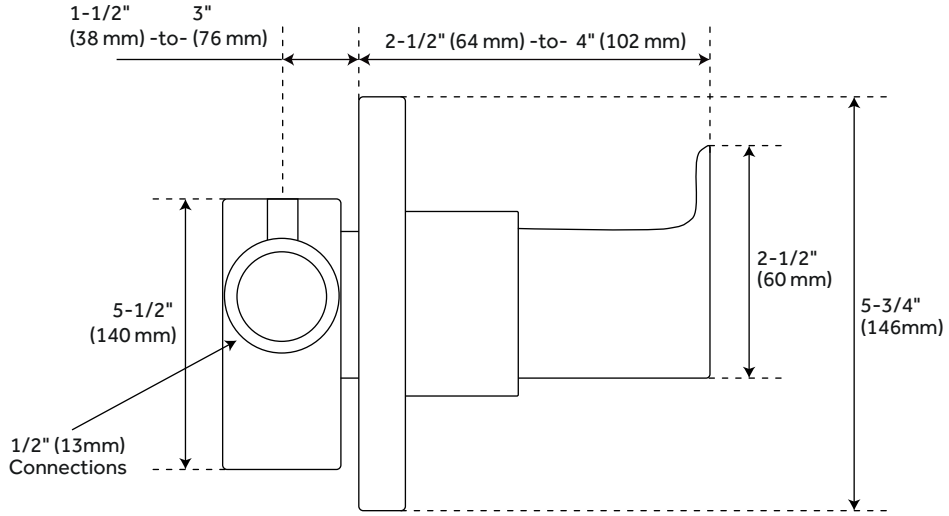

Hand shower water connection features a 1/2" IPS connection.
3-way diverter features 1/2" IPS inlets, and controls water flow between 3 shower outlets.

Diverter includes the valve and metal lever handles.

ARIN

SHOWER VALVE

SKU: 927745

FEATURES

- Valve Trim Width: 5-3/4"
- Valve Trim Height: 5-3/4"

PRODUCT IMAGE

ARIN

DIVERTER

SKU: 927745

FEATURES

3-Way Diverter Features 1/2" IPS
Inlets, and Controls Water
Flow Between 3 Shower
Outlets

Diverter Includes the Valve and Metal
Lever Handles

PRODUCT IMAGE

PAGE 3

All dimensions and specifications are nominal and may vary. Use actual products for accuracy in critical situations.

Code: 526035

WALL-MOUNT RAINFALL SHOWER HEAD

SKU: 927745

FEATURES

- Shower Head Length: 8-1/4"
- Shower Head Width: 10"
- Shower Arm Extension: 18"
- Shower Arm Height: 7/8"
- Standard Spray Flow Rate: 1.8 gpm
(6.8L/min) max @ 80 psi
- Waterfall Flow Rate: 2.5 gpm
(9.5L/min) max @ 80 psi