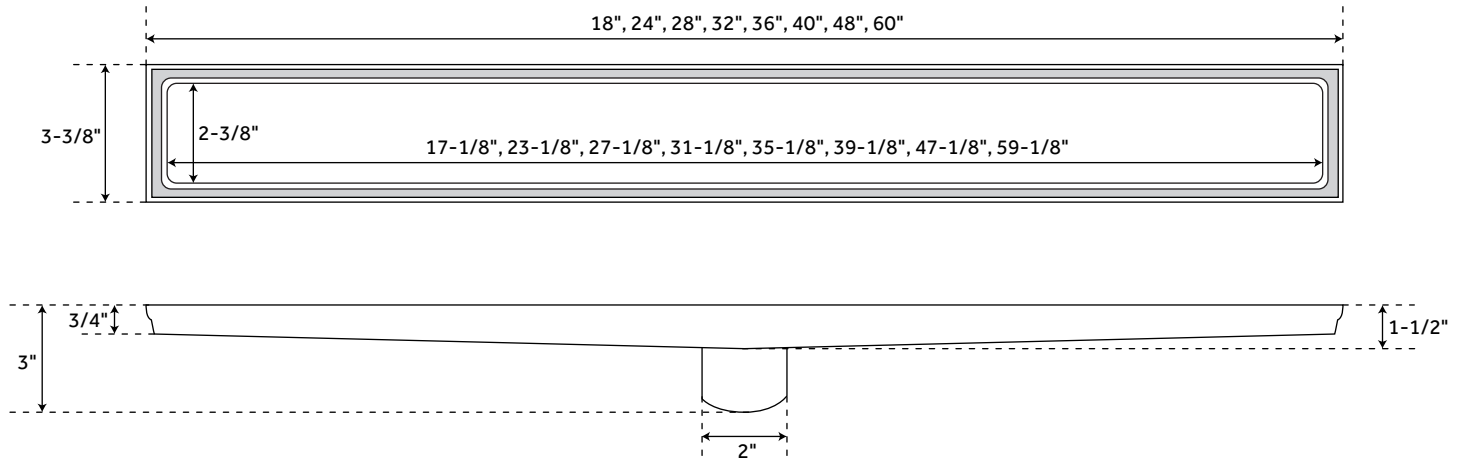

COHEN

LINEAR SHOWER DRAIN

SKU: 927530

FEATURES

Material: 304 Stainless Steel

18" measures: 18" L x 3-3/8" W

24" measures: 24" L x 3-3/8" W

28" measures: 28" L x 3-3/8" W

32" measures: 32" L x 3-3/8" W

36" measures: 36" L x 3-3/8" W

40" measures: 40" L x 3-3/8" W

48" measures: 48" L x 3-3/8" W

60" measures: 60" L x 3-3/8" W

Tapered bottom outlet and removable trough

Trough Depth: 1/2"

Drain Hole Diameter: 2"

SIGNATURE HARDWARE LIFETIME WARRANTY

See website for warranty information

REVISED 11/01/2018