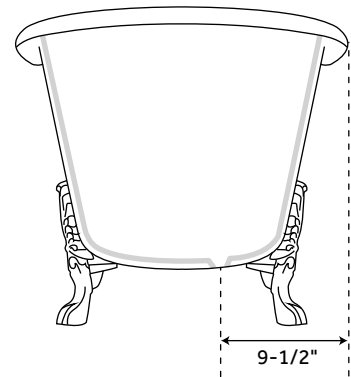

66" CINDA

CAST IRON DOUBLE-SLIPPER TUB

SKU: 927529

Optional Overflow Rough-in

FEATURES

Design: Modern
Overflow Hole: Yes
Shape: Oval
Material: Cast Iron
Length: 66"
Width: 29-1/2"
Height: 28-1/2"
Tub Interior Length: 45"
Tub Interior Width: 16"
Water Depth To Overflow: 15-1/2"
Exterior Treatment: Smooth
Interior Treatment: White Porcelain Enamel
Feet Type: Imperial
Feet Material: Cast Iron
Drain Placement: Offset
Water Capacity (Gallons): 48
Built-In Adjusters: Yes
Tub Weight Uncrated (lbs): 353
Tub Weight Crated (lbs): 436