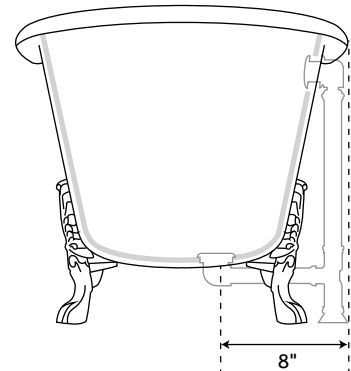

66" CINDA

CAST IRON DOUBLE-SLIPPER TUB

SKU: 927529

Optional Overflow Rough-in

FEATURES

Design: Modern
Overflow Hole: Yes
Shape: Oval
Material: Cast Iron
Length: 66"
Width: 29-1/2"
Height: 28-1/2"
Tub Interior Length: 45"
Tub Interior Width: 16"
Water Depth To Overflow: 15-1/2"
Exterior Treatment: Smooth
Interior Treatment: White Porcelain Enamel
Feet Type: Imperial
Feet Material: Cast Iron
Drain Placement: Offset
Water Capacity (Gallons): 48
Built-In Adjusters: Yes
Tub Weight Uncrated (lbs): 353
Tub Weight Crated (lbs): 436