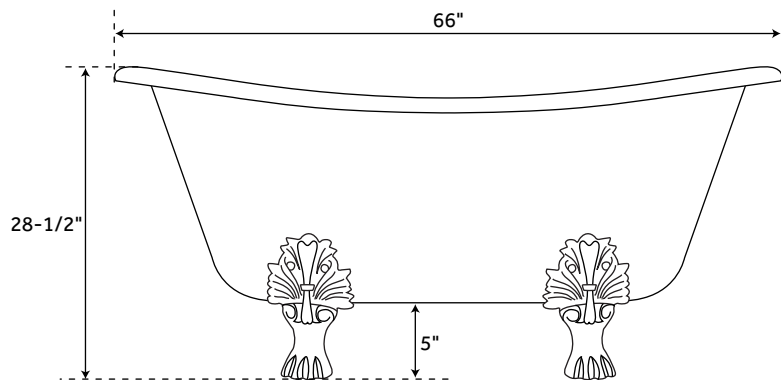

66" CINDA

CAST IRON DOUBLE-SLIPPER TUB

SKU: 927529

Optional Overflow Rough-in

FEATURES

Design: Modern
Overflow Hole: Yes
Shape: Oval
Material: Cast Iron
Length: 66"
Width: 29-1/2"
Height: 28-1/2"
Tub Interior Length: 45"
Tub Interior Width: 16"
Water Depth To Overflow: 15-1/2"
Exterior Treatment: Smooth
Interior Treatment: White Porcelain Enamel
Feet Type: Imperial
Feet Material: Cast Iron
Drain Placement: Offset
Water Capacity (Gallons): 48
Built-In Adjusters: Yes
Tub Weight Uncrated (lbs): 353
Tub Weight Crated (lbs): 436

SIGNATURE HARDWARE LIFETIME WARRANTY

See website for warranty information

All measurements are approximate. Measurements may vary +/- 1/2".

REVISED 07/28/2020