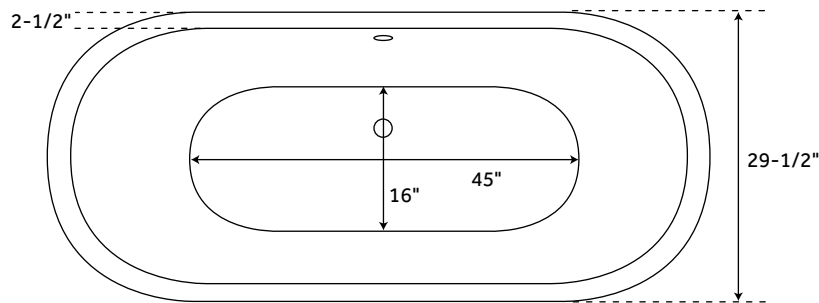

66" CINDA

CAST IRON DOUBLE-SLIPPER TUB

SKU: 927529

Optional Overflow Rough-in

FEATURES

Design: Modern
Overflow Hole: Yes
Shape: Oval
Material: Cast Iron
Length: 66"
Width: 29-1/2"
Height: 28-1/2"
Tub Interior Length: 45"
Tub Interior Width: 16"
Water Depth To Overflow: 15-1/2"
Exterior Treatment: Smooth
Interior Treatment: White Porcelain Enamel
Feet Type: Imperial
Feet Material: Cast Iron
Drain Placement: Offset
Water Capacity (Gallons): 48
Built-In Adjusters: Yes
Tub Weight Uncrated (lbs): 353
Tub Weight Crated (lbs): 436

SIGNATURE HARDWARE LIFETIME WARRANTY

See website for warranty information

All measurements are approximate. Measurements may vary +/- 1/2".

REVISED 07/28/2020