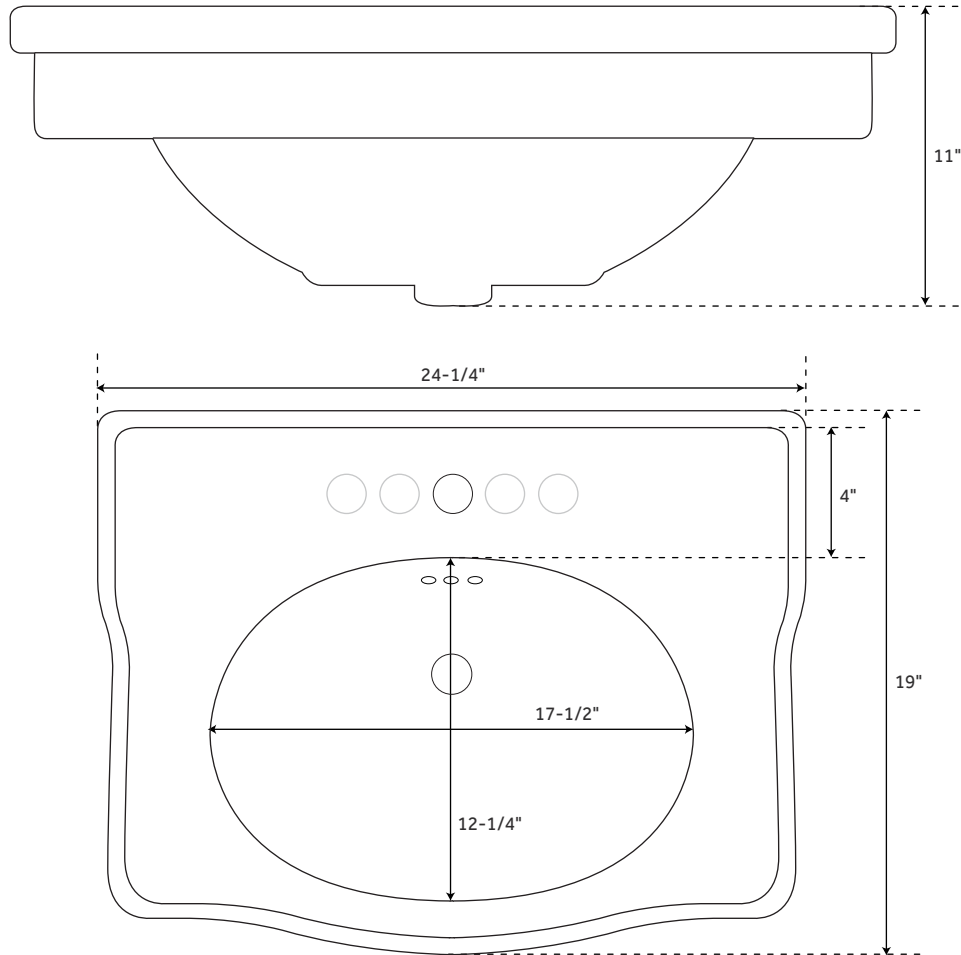

CIERRA

CONSOLE SINK

SKU: 927507, 946499, 946498, 946403, 946402, 946401, 946397

FEATURES

- Shape: Oval
- Sink Material: Porcelain
- Sink Installation: Integral
- Product Color: White
- Overflow Hole: Yes
- Length: 24-1/4"
- Width: 19"
- Height: 34-1/2"
- Basin Length: 17-1/2"
- Basin Width: 12-1/4"
- Water Depth To Overflow: 5-1/2"
- Fits Drain Hole Size: 1-1/2"
- Mounting Hardware Included: No
- Drain Included: Optional
- Faucet Included: No
- Stand Material: Brass