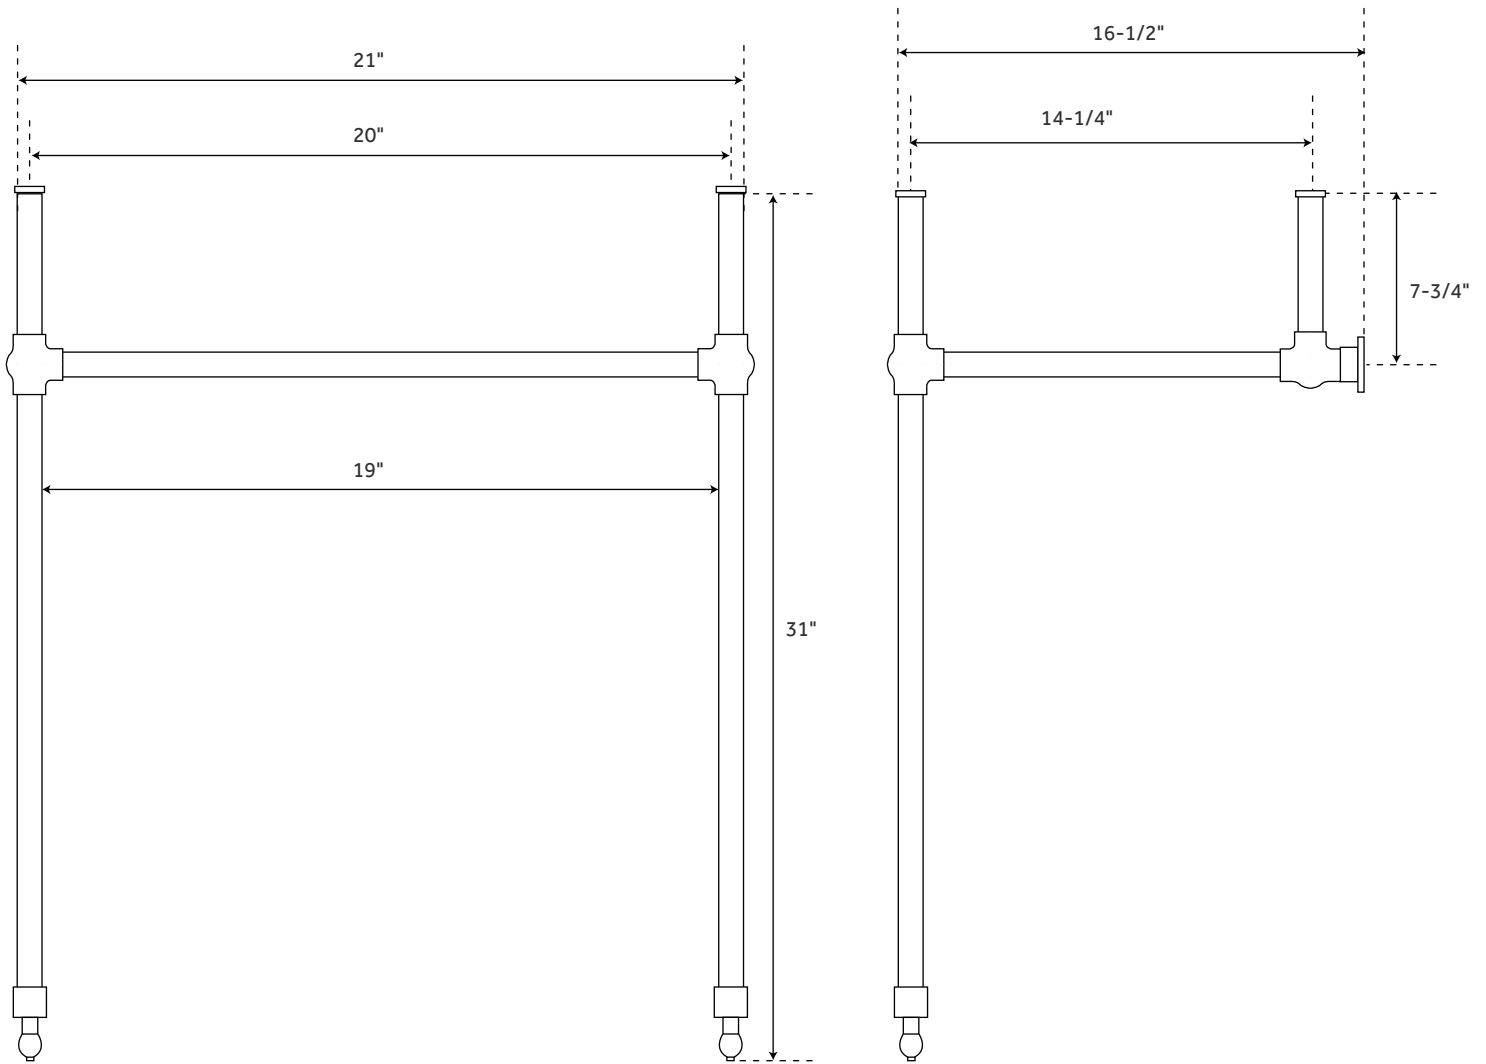

CIERRA

CONSOLE BRASS STAND

SKU: 927507, 946499, 946498, 946403, 946402, 946401, 946397

REVISED 5/15/2019