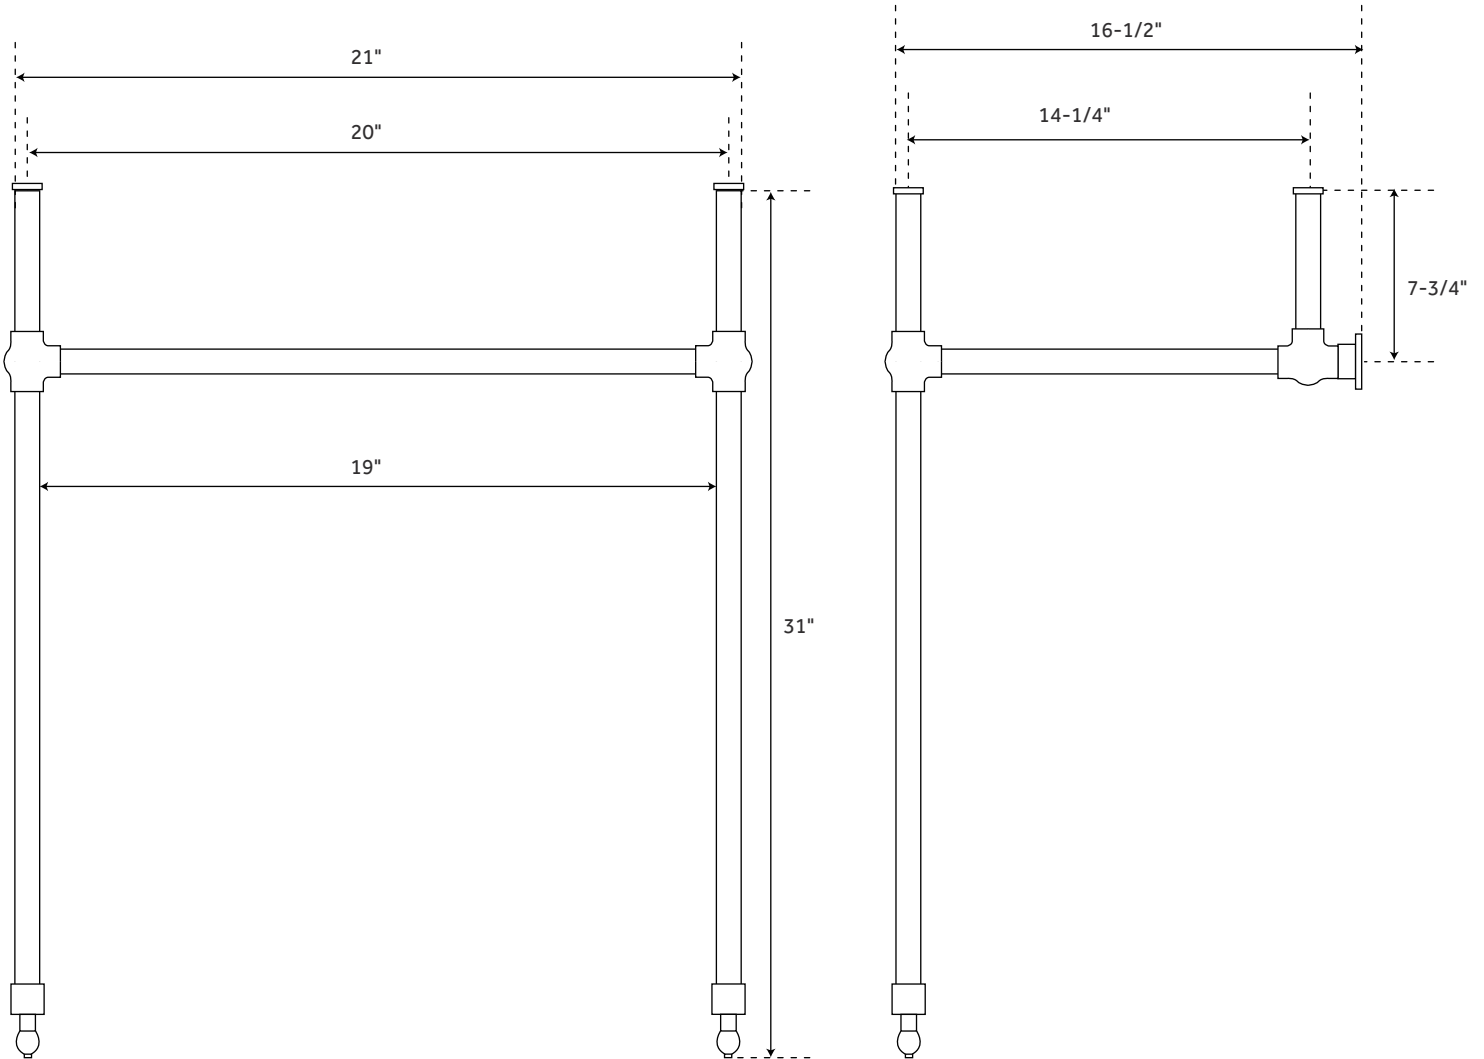

CIERRA

CONSOLE BRASS STAND

SKU: 927507, 946499, 946498, 946403, 946402, 946401, 946397

REVISED 5/15/2019