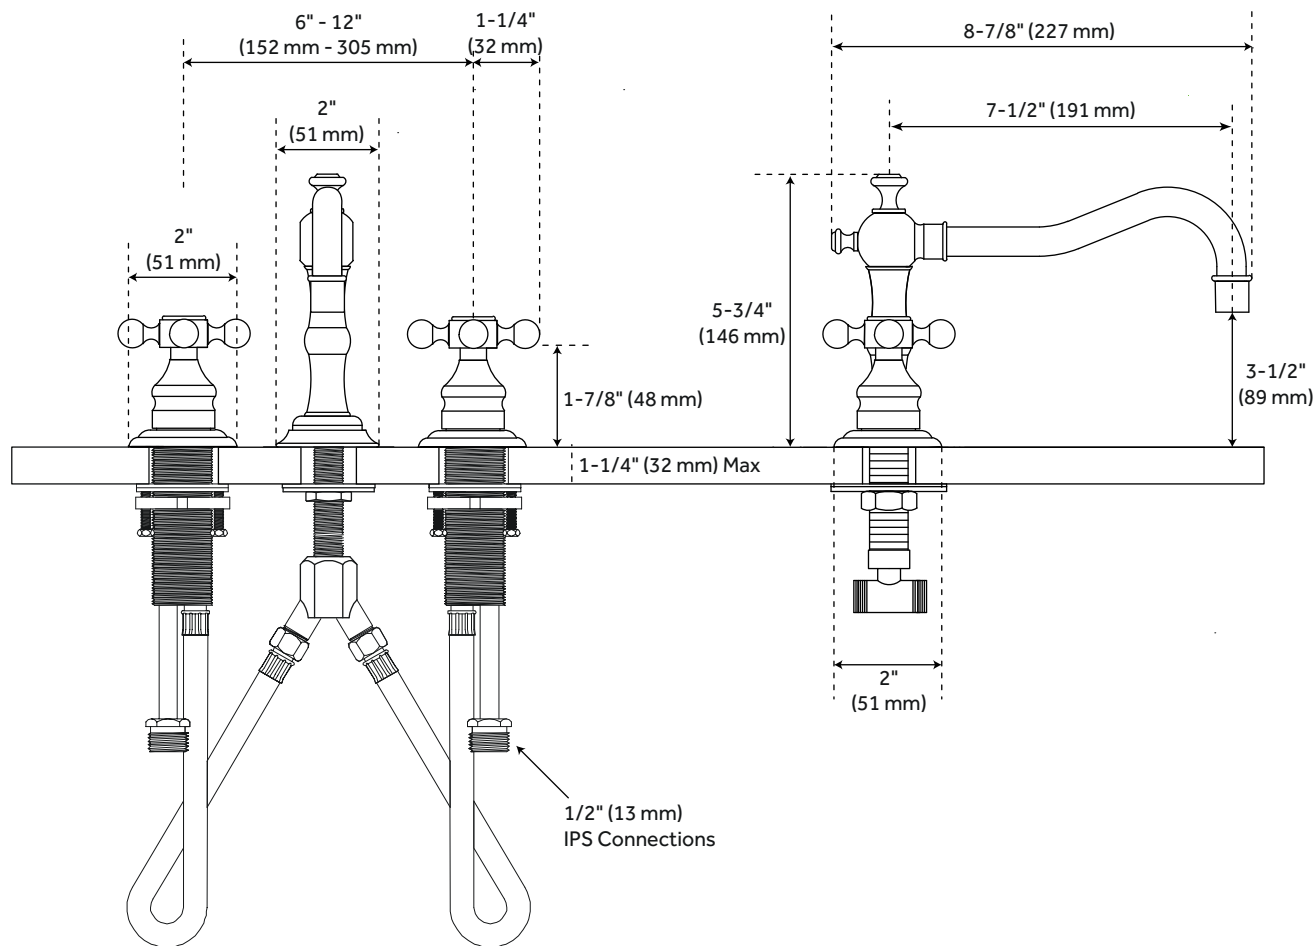

BARBOUR

WIDESPREAD BATHROOM FAUCET

SKU: 927248

FEATURES

Max. Countertop Thickness: 1-1/4"
Faucet Centers: 6" - 12"
Width: 8-7/8"
Height: 5-3/4"
Height To Spout: 3-1/2"
Spout Reach: 7-1/2"
Base Plate Length: 2"
Base Plate Width: 2"
Handle Length: 1-1/4"
Height to Bottom of Handle: 1-7/8"
IPS: 1/2"
Drain Included: Yes
Overflow Hole: Yes
Drain Size: 1-1/2"
Maximum Flow Rate: 1.2 gpm
(gallons per minute)

CODES/STANDARDS

cUPC
NSF/ANSI 61
ASME A112.18.1/CSA B125.1
CEC Listed
NSF/ANSI 372
**ASME A112.18.2/CSA B125.2

SIGNATURE HARDWARE LIFETIME WARRANTY

See website for warranty information

All dimensions and specifications are nominal and may vary. Use actual products for accuracy in critical situations.