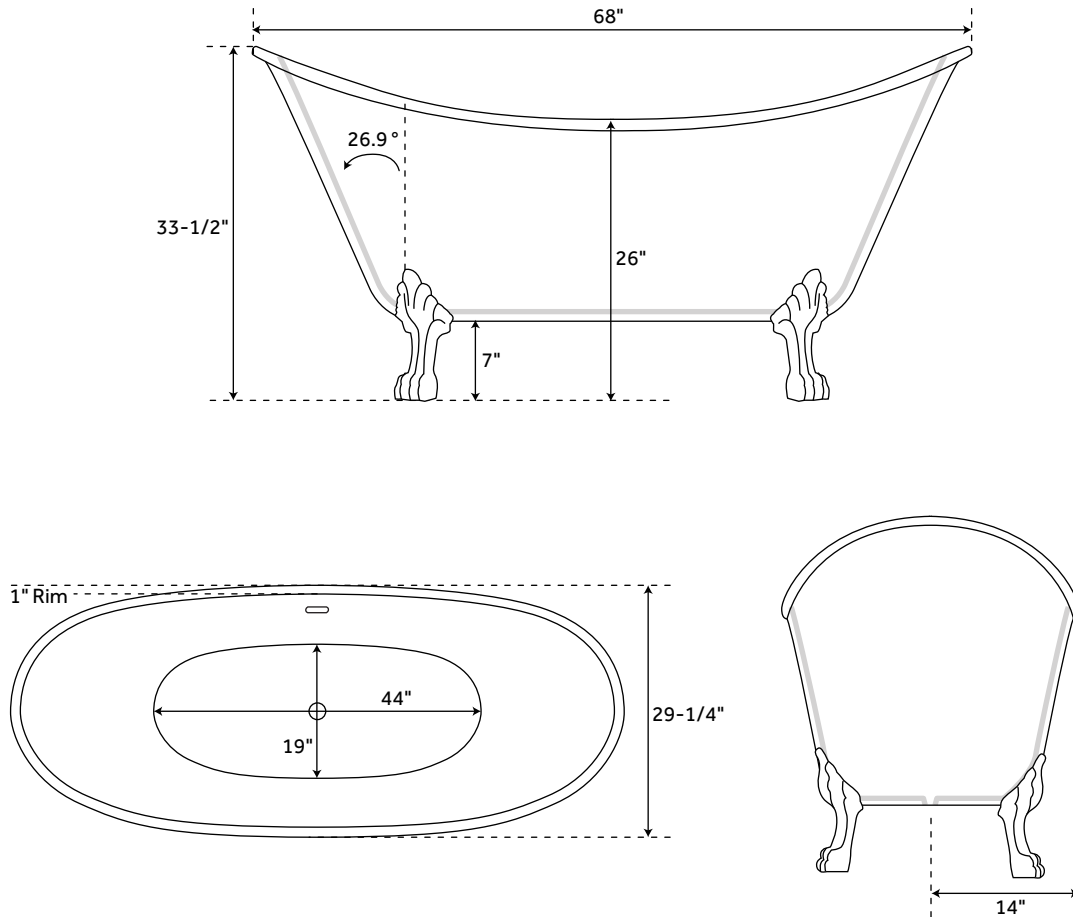

68" BRENHAM

ACRYLIC CLAWFOOT TUB - LION PAW FEET

SKU: 926877

FEATURES

- Overflow Hole: Yes
- Length: 68"
- Width: 29-1/4"
- Height: 33-1/2"
- Tub Interior Length: 44"
- Tub Interior Width: 19"
- Water Depth To Overflow: 11-3/4"
- Exterior Treatment: Smooth
- Interior Treatment: Smooth
- Feet Material: Solid Brass
- Tap Deck: No
- Drain Included: No
- Faucet Included: No
- Faucet Drillings: No Drillings
- Built-In Adjusters: Yes
- Tub Weight Uncrated (lbs): 211
- Tub Weight Crated (lbs): 101

SIGNATURE HARDWARE LIFETIME WARRANTY

See website for warranty information

All measurements are approximate. Measurements may vary +/- 1/2".

REVISED 05/15/2019