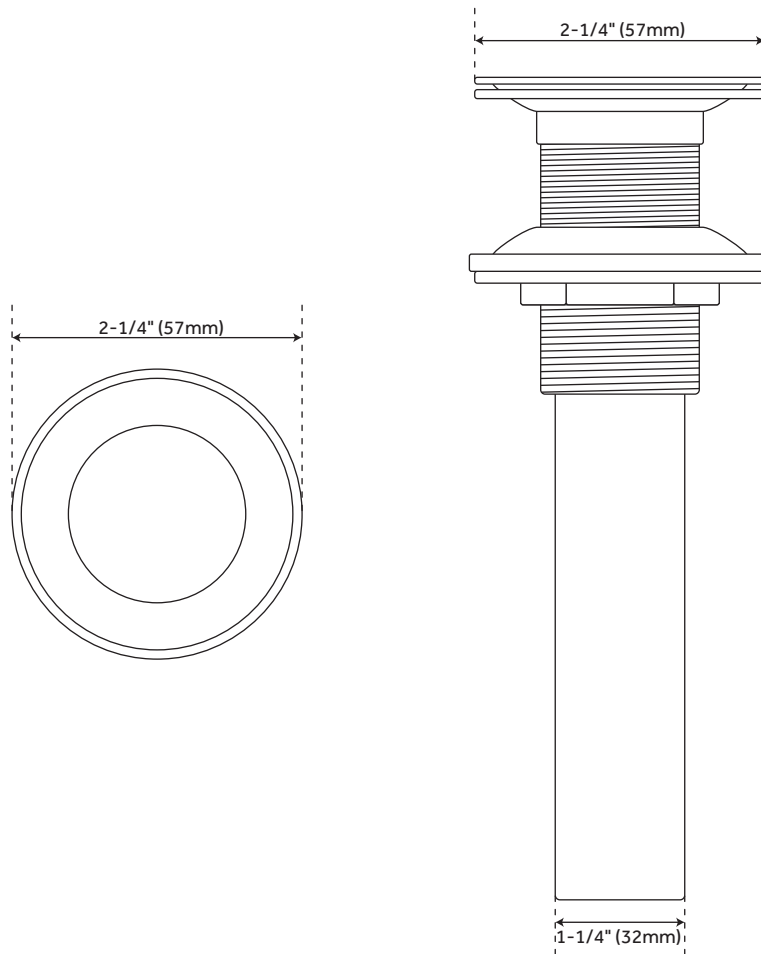

OPTIONAL POP-UP

BATHROOM DRAIN - 1-1/2"

WITHOUT OVERFLOW

FEATURES

- Material: Brass
- Fits Drain Hole Size: 1-1/2"
- Made Of Solid Brass
- Completely Finished With Plated Parts
- Fits Standard Sinks With 1-1/2" Drain Holes
- 1-1/4" Tailpiece
- Overflow Hole: No

PRODUCT IMAGE