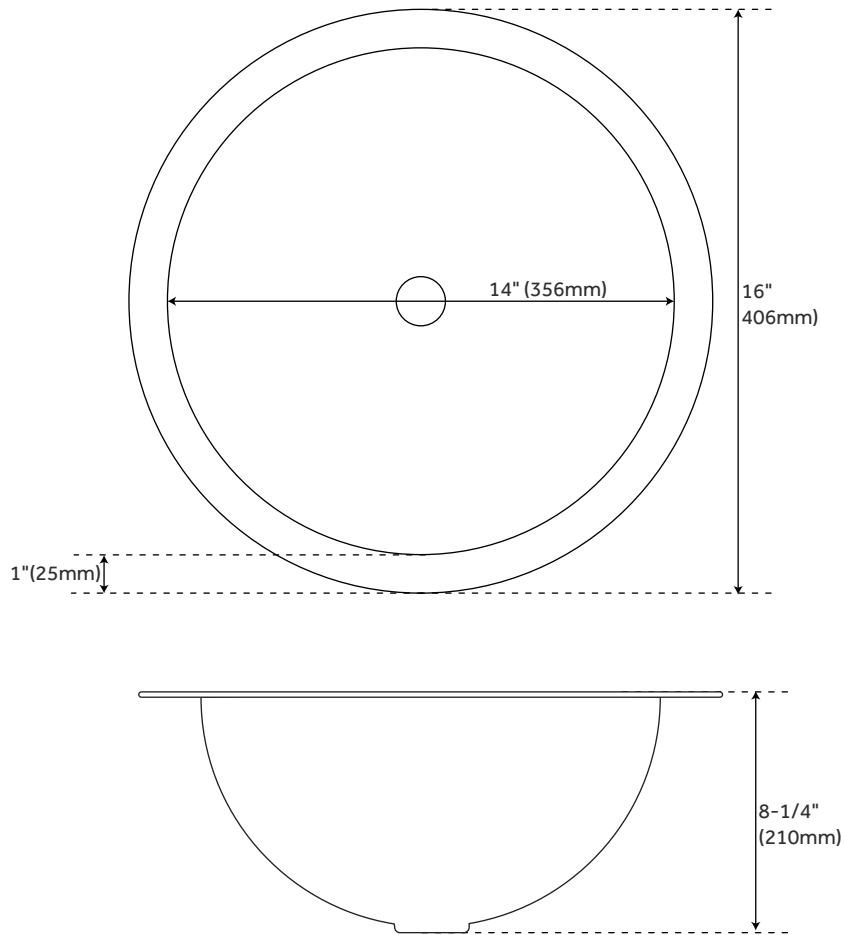

BIANCA

POLISHED NICKEL-PLATED HAMMERED COPPER SINK

SKU: 926801

FEATURES

- Sink Material: Copper
- Sink Installation: Drop-In
- Product Color: Polished Nickel
- Faucet Centers: No Faucet Hole
- Interior Treatment: Hammered
- Metal Gauge/Thickness: 16 Gauge
- Drain Included: Optional
- Faucet Included: No
- Undermount or drop-In Installation.
- Hand-Polished Finish.
- Plated with High Gloss Nickel.
- Small Dimensions: 14" Diameter x 8-1/4" H ($\pm 1/2$ ").
- Medium Dimensions: 16" Diameter x 8-1/4" H ($\pm 1/2$ ").
- Large Dimensions: 18" Diameter x 8-1/4" H ($\pm 1/2$ ").

SKU: 926801

FEATURES

- Length: 14"
- Width: 14"
- Height: 8-1/4"
- Basin Length: 12"
- Basin Width: 12"
- Drain Size: 1-1/2"
- Smooth, Flat 1" Rim.

PRODUCT IMAGE

16" BIANCA

POLISHED NICKEL-PLATED HAMMERED COPPER SINK

SKU: 926801

FEATURES

Length: 16"
Width: 16"
Height: 8-1/4"
Basin Length: 14"
Basin Width: 14"
Drain Size: 1-1/2"
Smooth, Flat 1" Rim.

PRODUCT IMAGE

All dimensions and specifications are nominal and may vary. Use actual products for accuracy in critical situations.

PAGE 3

18" BIANCA

POLISHED NICKEL-PLATED HAMMERED COPPER SINK

SKU: 926801

FEATURES

Length: 18"
Width: 18"
Height: 8-1/4"
Basin Length: 16"
Basin Width: 16"
Drain Size: 1-1/2"
Smooth, Flat 1" Rim.

PRODUCT IMAGE