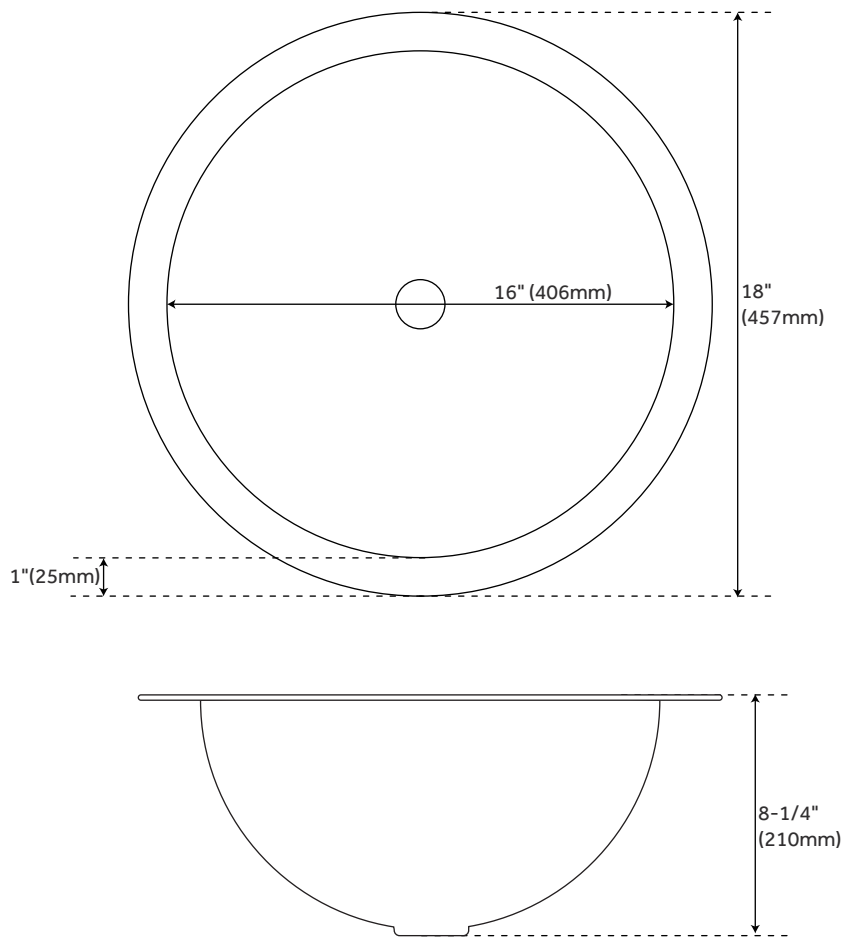

BIANCA

POLISHED NICKEL-PLATED HAMMERED COPPER SINK

SKU: 926801

FEATURES

- Sink Material: Copper
- Sink Installation: Drop-In
- Product Color: Polished Nickel
- Faucet Centers: No Faucet Hole
- Interior Treatment: Hammered
- Metal Gauge/Thickness: 16 Gauge
- Drain Included: Optional
- Faucet Included: No
- Undermount or drop-In Installation.
- Hand-Polished Finish.
- Plated with High Gloss Nickel.
- Small Dimensions: 14" Diameter x 8-1/4" H ($\pm 1/2$ ").
- Medium Dimensions: 16" Diameter x 8-1/4" H ($\pm 1/2$ ").
- Large Dimensions: 18" Diameter x 8-1/4" H ($\pm 1/2$ ").

SKU: 926801

FEATURES

- Length: 14"
- Width: 14"
- Height: 8-1/4"
- Basin Length: 12"
- Basin Width: 12"
- Drain Size: 1-1/2"
- Smooth, Flat 1" Rim.

PRODUCT IMAGE

16" BIANCA

POLISHED NICKEL-PLATED HAMMERED COPPER SINK

SKU: 926801

FEATURES

Length: 16"
Width: 16"
Height: 8-1/4"
Basin Length: 14"
Basin Width: 14"
Drain Size: 1-1/2"
Smooth, Flat 1" Rim.

PRODUCT IMAGE

All dimensions and specifications are nominal and may vary. Use actual products for accuracy in critical situations.

PAGE 3

18" BIANCA

POLISHED NICKEL-PLATED HAMMERED COPPER SINK

SKU: 926801

FEATURES

Length: 18"
Width: 18"
Height: 8-1/4"
Basin Length: 16"
Basin Width: 16"
Drain Size: 1-1/2"
Smooth, Flat 1" Rim.

PRODUCT IMAGE