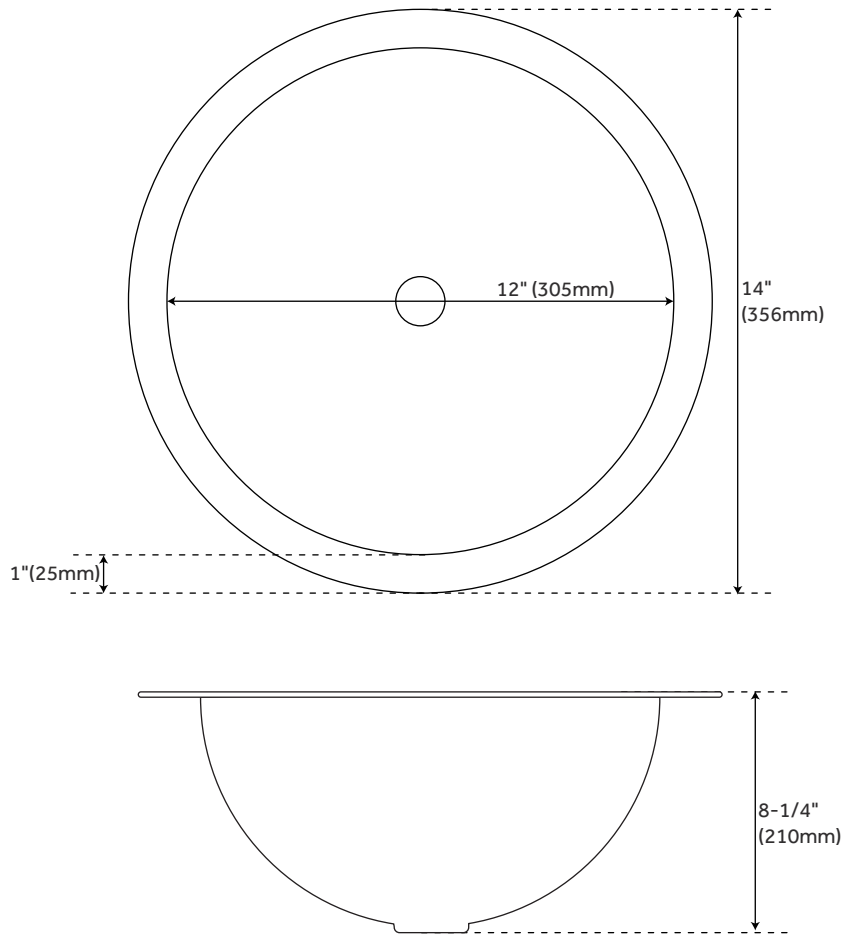

BIANCA

POLISHED NICKEL-PLATED HAMMERED COPPER SINK

SKU: 926801

FEATURES

- Sink Material: Copper
- Sink Installation: Drop-In
- Product Color: Polished Nickel
- Faucet Centers: No Faucet Hole
- Interior Treatment: Hammered
- Metal Gauge/Thickness: 16 Gauge
- Drain Included: Optional
- Faucet Included: No
- Undermount or drop-In Installation.
- Hand-Polished Finish.
- Plated with High Gloss Nickel.
- Small Dimensions: 14" Diameter x 8-1/4" H ($\pm 1/2$ ").
- Medium Dimensions: 16" Diameter x 8-1/4" H ($\pm 1/2$ ").
- Large Dimensions: 18" Diameter x 8-1/4" H ($\pm 1/2$ ").

SKU: 926801

FEATURES

- Length: 14"
- Width: 14"
- Height: 8-1/4"
- Basin Length: 12"
- Basin Width: 12"
- Drain Size: 1-1/2"
- Smooth, Flat 1" Rim.

PRODUCT IMAGE

16" BIANCA

POLISHED NICKEL-PLATED HAMMERED COPPER SINK

SKU: 926801

FEATURES

Length: 16"
Width: 16"
Height: 8-1/4"
Basin Length: 14"
Basin Width: 14"
Drain Size: 1-1/2"
Smooth, Flat 1" Rim.

PRODUCT IMAGE

All dimensions and specifications are nominal and may vary. Use actual products for accuracy in critical situations.

PAGE 3

18" BIANCA

POLISHED NICKEL-PLATED HAMMERED COPPER SINK

SKU: 926801

FEATURES

Length: 18"
Width: 18"
Height: 8-1/4"
Basin Length: 16"
Basin Width: 16"
Drain Size: 1-1/2"
Smooth, Flat 1" Rim.

PRODUCT IMAGE