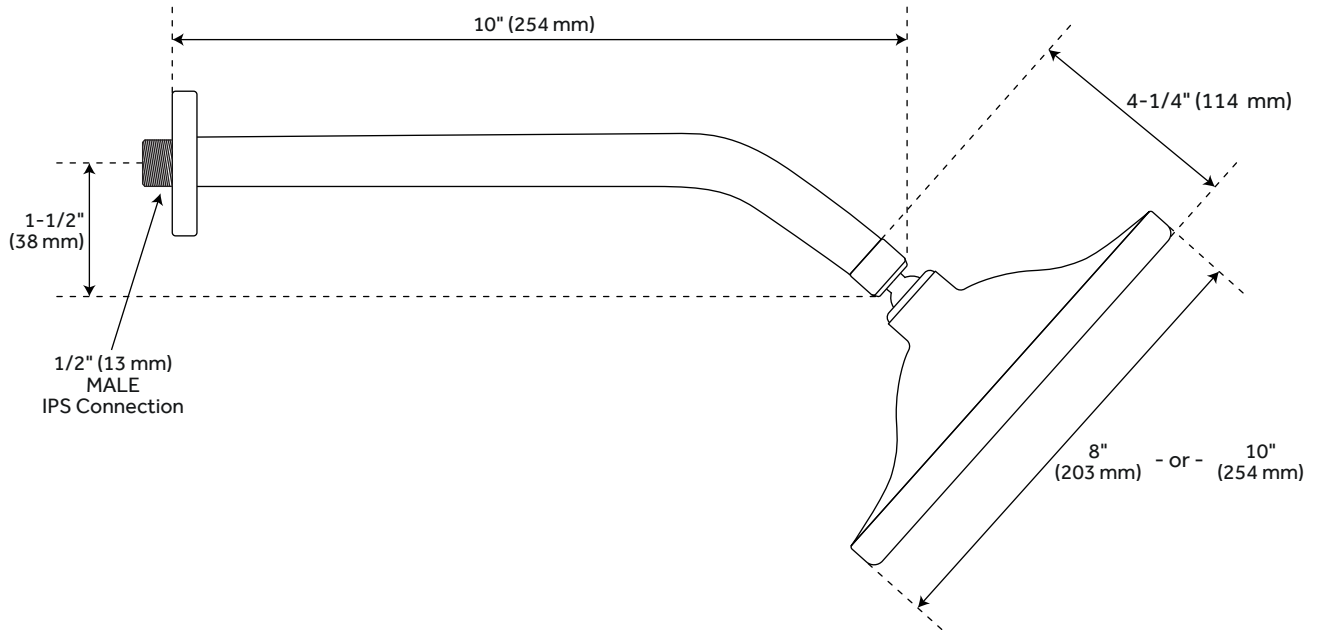

BOSTONIAN

RAINFALL SHOWER HEAD WITH STANDARD ARM

SKU: 926572

FEATURES

Material: Brass
Shape: Round
Installation Type: Wall Mount
Assembly Required: Yes
Shower Head Installation Type: Wall
Shower Arm Included: Yes
Shower Head Swivel: Yes
Shower Head Flow Rate: 1.8 gpm (6.8 L/min)
@80 psi

CONTENTS

SHOWER HEAD & ARM PAGE 2

REVISED 01/22/2021

BOSTONIAN

RAINFALL SHOWER HEAD WITH STANDARD ARM

SKU: 926572

FEATURES

- Shower Arm Length: 10"
- Shower Arm Height: 1-1/2"
- Shower Head Height: 4-1/4"
- Shower Head IPS: 1/2"

PRODUCT IMAGE

All dimensions and specifications are nominal and may vary. Use actual products for accuracy in critical situations.

PAGE 2