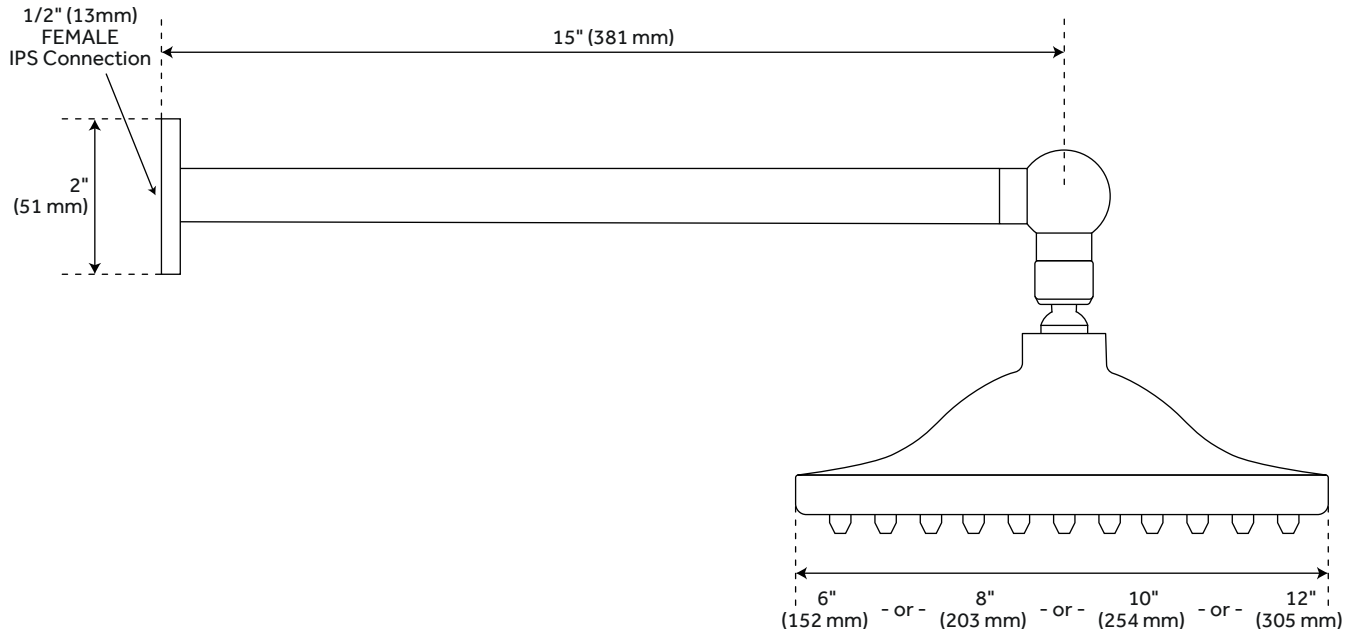

BOSTONIAN

RAINFALL NOZZLE SHOWER HEAD WITH ORNATE ARM

SKU: 926571

FEATURES

Material: Brass
Shape: Round
Installation Type: Wall Mount
Assembly Required: Yes
Shower Head Installation Type: Wall
Shower Arm Included: Yes
Shower Head Swivel: Yes
Shower Head Flow Rate: 1.8 gpm (6.8 L/min)
@80 psi

CONTENTS

SHOWER HEAD & ARM PAGE 2

REVISED 01/22/2021

BOSTONIAN

RAINFALL NOZZLE SHOWER HEAD WITH ORNATE ARM

SKU: 926571

FEATURES

- Shower Arm Extension: 15"
- Shower Arm Height: 2-5/8"
- Base Plate Diameter: 2"
- Shower Head IPS: 1/2"