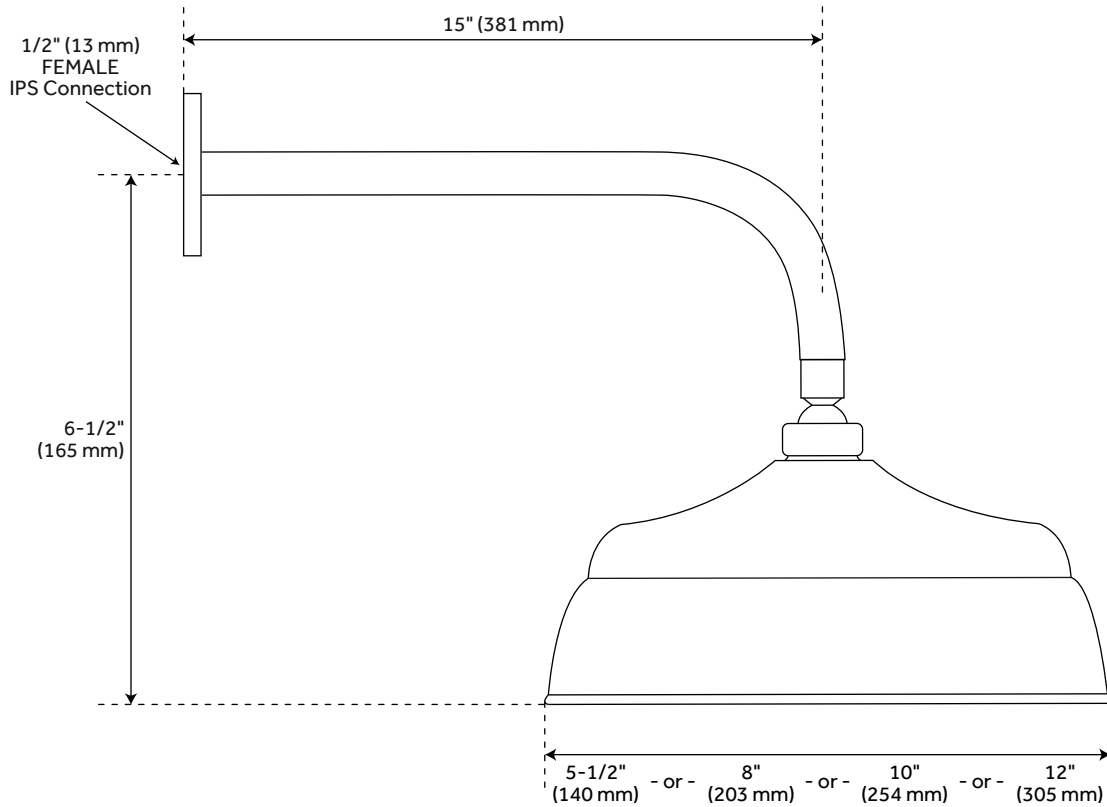

### FEATURES

- Material: Brass
- Shape: Round
- Installation Type: Wall Mount
- Assembly Required: Yes
- Shower Head Installation Type: Wall
- Shower Head Spray: Rainfall
- Shower Arm Included: Yes
- 12" and 14" Shower Heads do not Swivel

### CONTENTS

SHOWER HEAD & ARM ..... PAGE 2

REVISED 01/22/2021

### FEATURES

- Shower Arm Length: 15"
- Shower Arm Height: 4"
- Shower Head IPS: 1/2"