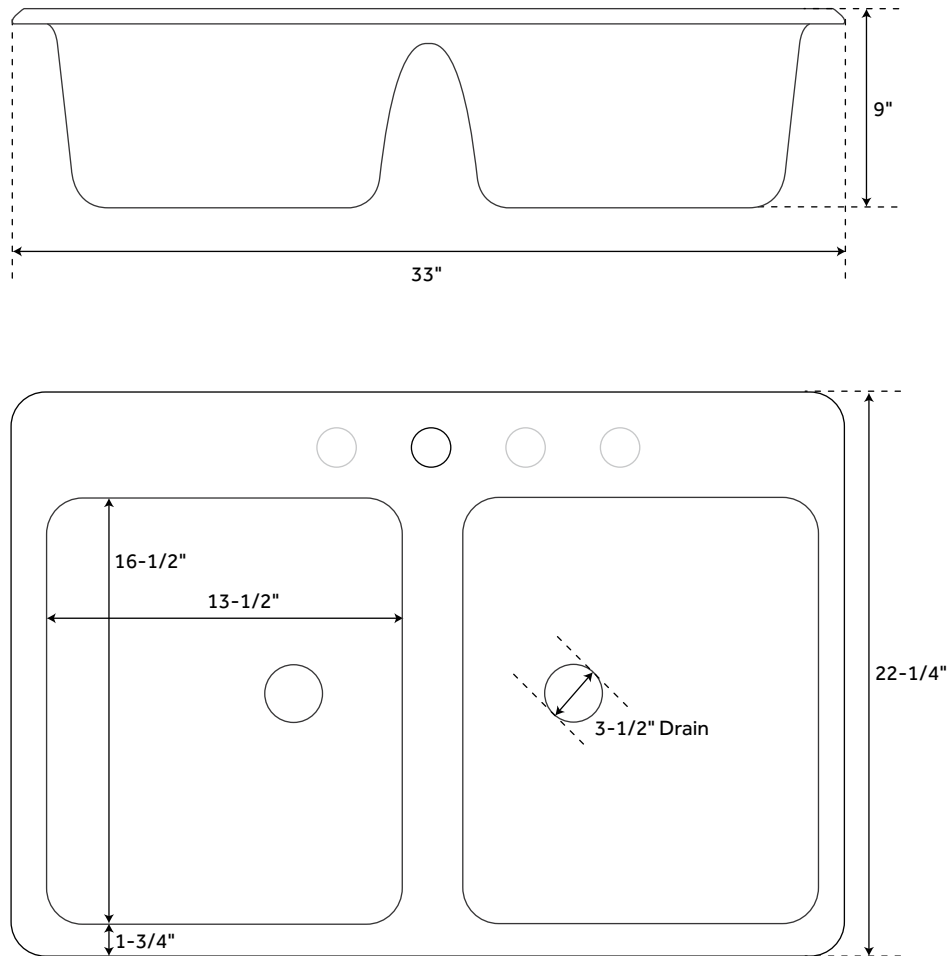

33" BLYTH

DOUBLE-BOWL CAST IRON DROP-IN KITCHEN SINK

SKU: 926367

FEATURES

- Material: Cast Iron
- Basin Split: 50/50
- Shape: Rectangle
- Sink Installation: Drop-In
- Number of Basins: 2
- Length: 33"
- Width: 22-1/4"
- Height: 9"
- Basin Length: 13-1/2"
- Basin Width: 16-1/2"
- Water Depth to Rim: 7"
- Rim Thickness: 1-3/4"
- Faucet Included: No
- Drain Included: Optional
- Drain Size: 3-1/2"
- Interior Treatment: Smooth