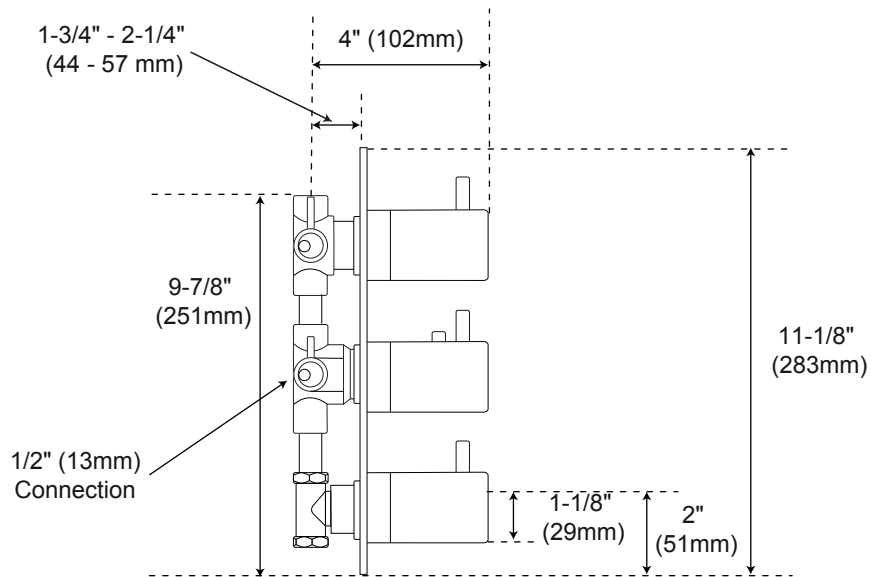

### **SPECIFICATIONS**

#### **CONTENTS**

<b>Diverter</b> .....	<b>2</b>
<b>Overhead Shower Head</b> .....	<b>3</b>
<b>Handshower</b> .....	<b>4</b>
<b>Body Sprays</b> .....	<b>5</b>

# Diverter

Front

Side

All product dimensions are nominal.

# Body Sprays

Front

Side

All product dimensions are nominal.

All product dimensions are nominal.