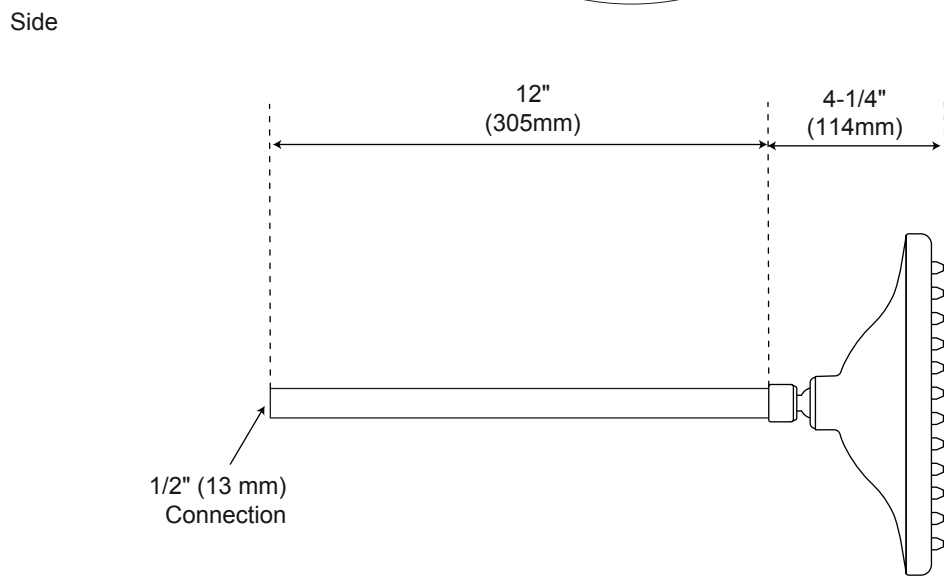

# Diverter

Front

Side

All product dimensions are nominal.

# Overhead Shower Head

# Body Sprays

Front

Side

All product dimensions are nominal.

All product dimensions are nominal.