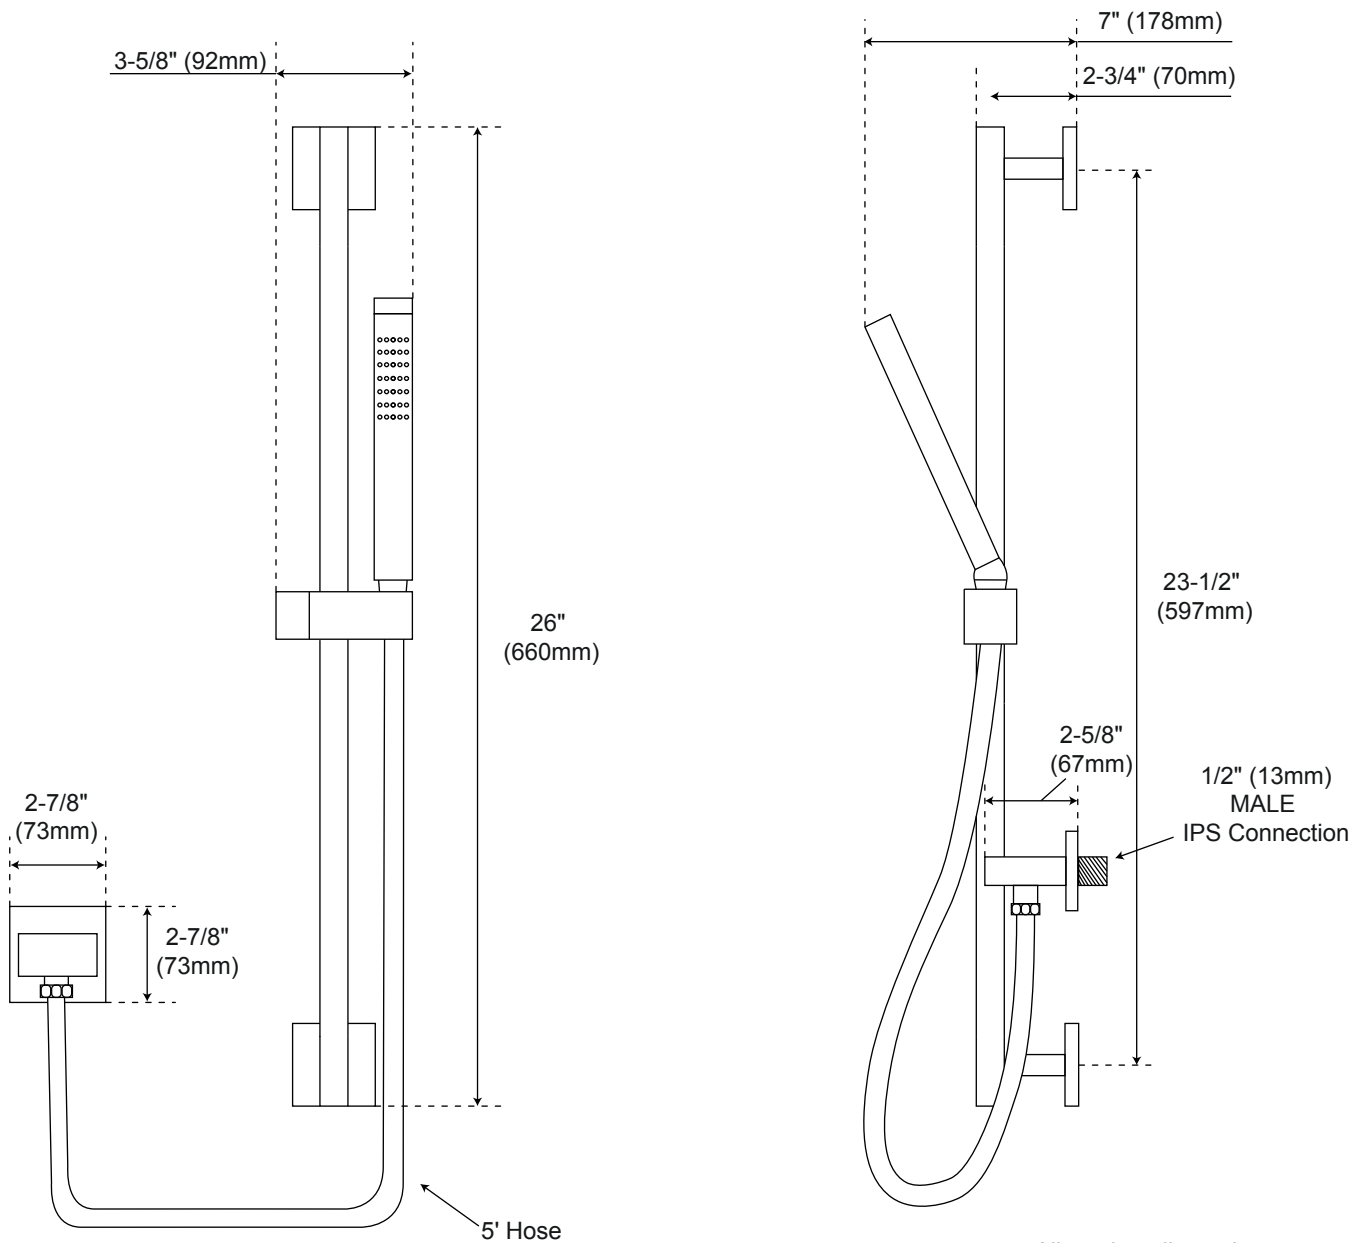

#### **CONTENTS**

<b>Diverter</b> .....	<b>2</b>
<b>Overhead Shower Head</b> .....	<b>3</b>
<b>Handshower</b> .....	<b>4</b>
<b>Body Sprays</b> .....	<b>5</b>

# Diverter

Front

Side

All product dimensions are nominal.

# Overhead Shower Head

# Body Sprays

Front

Side

All product dimensions are nominal.

All product dimensions are nominal.