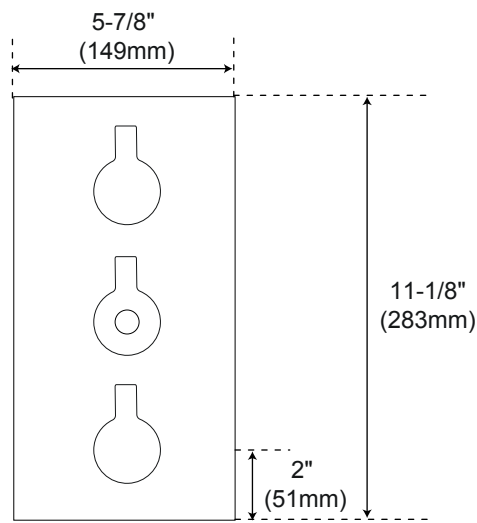

### **SPECIFICATIONS**

#### **CONTENTS**

<b>Diverter</b> .....	<b>2</b>
<b>Overhead Shower Head</b> .....	<b>3</b>
<b>Handshower</b> .....	<b>4</b>
<b>Body Sprays</b> .....	<b>5</b>

# Diverter

Front

Side

All product dimensions are nominal.

# Body Sprays

Front

Side

All product dimensions are nominal.

All product dimensions are nominal.