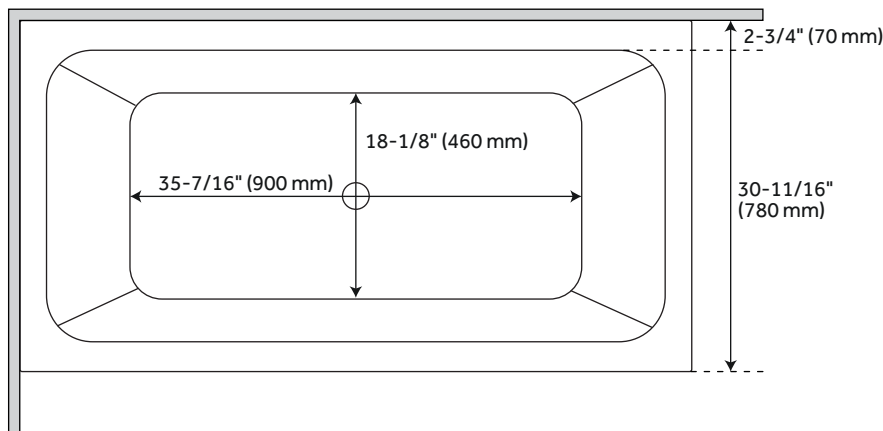

SKU: 925953

FEATURES

- Length: 59-1/16"
- Width: 30-11/16"
- Height: 23-5/8"
- Tub Interior Length: 35-7/16"
- Tub Interior Width: 18-1/8"
- Water Depth to Rim: 18-1/2"
- Water Capacity (Gallons): 47
- Tub Weight Uncrated (lbs): 99
- Tub Weight Crated (lbs): 136

PRODUCT IMAGE

All dimensions and specifications are nominal and may vary. Use actual products for accuracy in critical situations.

PAGE 2

59" ALIYAH

ACRYLIC CORNER TUB - LEFT CORNER

SKU: 925953

FEATURES

- Length: 59-1/16"
- Width: 30-11/16"
- Height: 23-5/8"
- Tub Interior Length: 35-7/16"
- Tub Interior Width: 18-1/8"
- Water Depth to Rim: 18-1/2"
- Water Capacity (Gallons): 47
- Tub Weight Uncrated (lbs): 99
- Tub Weight Crated (lbs): 136

PAGE 4

59" ALIYAH AIR TUB

ACRYLIC CORNER TUB - RIGHT CORNER

SKU: 925953

FEATURES

- Length: 59-1/16"
- Width: 30-11/16"
- Height: 23-5/8"
- Tub Interior Length: 35-7/16"
- Tub Interior Width: 18-1/8"
- Water Depth to Rim: 18-1/2"
- Water Capacity (Gallons): 47
- Tub Weight Uncrated (lbs): 99
- Tub Weight Crated (lbs): 136

- Length: 59-1/16"
- Width: 30-11/16"
- Height: 23-5/8"
- Tub Interior Length: 35-7/16"
- Tub Interior Width: 18-1/8"
- Water Depth to Rim: 18-1/2"
- Water Capacity (Gallons): 47
- Tub Weight Uncrated (lbs): 99
- Tub Weight Crated (lbs): 136