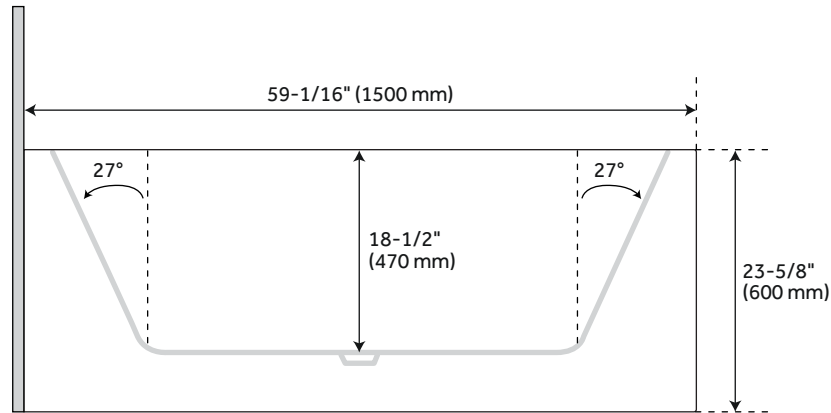

SKU: 925953

FEATURES

- Length: 59-1/16"
- Width: 30-11/16"
- Height: 23-5/8"
- Tub Interior Length: 35-7/16"
- Tub Interior Width: 18-1/8"
- Water Depth to Rim: 18-1/2"
- Water Capacity (Gallons): 47
- Tub Weight Uncrated (lbs): 99
- Tub Weight Crated (lbs): 136

PRODUCT IMAGE

All dimensions and specifications are nominal and may vary. Use actual products for accuracy in critical situations.

PAGE 2

59" ALIYAH

ACRYLIC CORNER TUB - LEFT CORNER

SKU: 925953

FEATURES

- Length: 59-1/16"
- Width: 30-11/16"
- Height: 23-5/8"
- Tub Interior Length: 35-7/16"
- Tub Interior Width: 18-1/8"
- Water Depth to Rim: 18-1/2"
- Water Capacity (Gallons): 47
- Tub Weight Uncrated (lbs): 99
- Tub Weight Crated (lbs): 136

PAGE 4

59" ALIYAH AIR TUB

ACRYLIC CORNER TUB - RIGHT CORNER

SKU: 925953

FEATURES

- Length: 59-1/16"
- Width: 30-11/16"
- Height: 23-5/8"
- Tub Interior Length: 35-7/16"
- Tub Interior Width: 18-1/8"
- Water Depth to Rim: 18-1/2"
- Water Capacity (Gallons): 47
- Tub Weight Uncrated (lbs): 99
- Tub Weight Crated (lbs): 136

- Length: 59-1/16"
- Width: 30-11/16"
- Height: 23-5/8"
- Tub Interior Length: 35-7/16"
- Tub Interior Width: 18-1/8"
- Water Depth to Rim: 18-1/2"
- Water Capacity (Gallons): 47
- Tub Weight Uncrated (lbs): 99
- Tub Weight Crated (lbs): 136