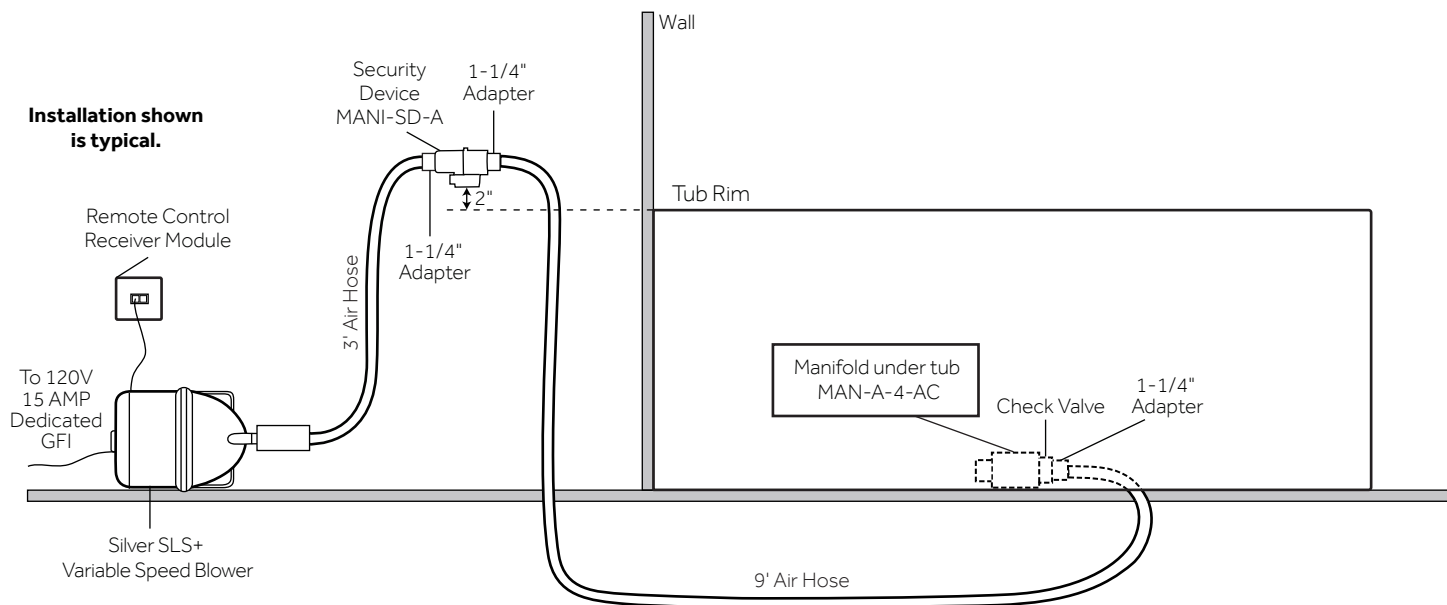

INSTALLATION

Install blower behind a wall (with an access panel) or in a closet. Blower can also be installed under floor. Ensure the security device, MANI-DS-A, is at least:

- 2" Above the tub rim

Security device and hose can be mounted in wall

REMOTE CONTROL

- CG+/RTC-SENSOR-WP
- 12 – 15 YEAR BATTERY LIFE

INSIDE OF BATH

- (12) MAXI AIR JETS WITH 24 OPENINGS

ELBOWS FOR AIR JETS

TEES FOR AIR JETS

All dimensions and specifications are nominal and may vary. Use actual products for accuracy in critical situations.

PAGE 4

59" ALIYAH AIR TUB

ACRYLIC CORNER TUB - RIGHT CORNER

SKU: 925953

FEATURES

- Length: 59-1/16"
- Width: 30-11/16"
- Height: 23-5/8"
- Tub Interior Length: 35-7/16"
- Tub Interior Width: 18-1/8"
- Water Depth to Rim: 18-1/2"
- Water Capacity (Gallons): 47
- Tub Weight Uncrated (lbs): 99
- Tub Weight Crated (lbs): 136