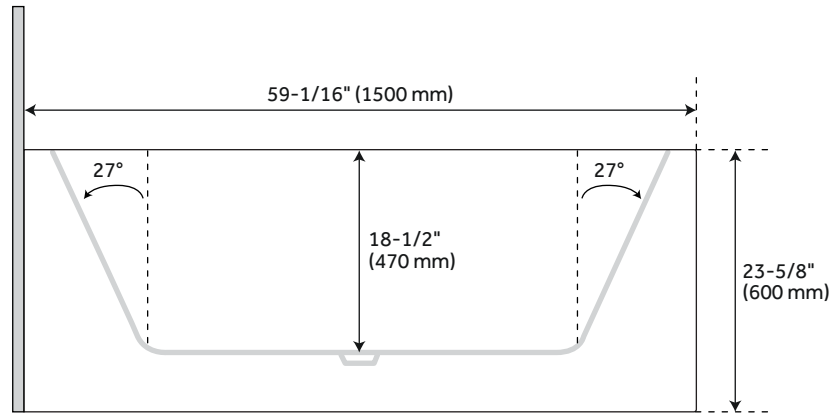

PRODUCT IMAGE

All dimensions and specifications are nominal and may vary. Use actual products for accuracy in critical situations.

PAGE 2

59" ALIYAH

ACRYLIC CORNER TUB - LEFT CORNER

SKU: 925953

FEATURES

- Length: 59-1/16"
- Width: 30-11/16"
- Height: 23-5/8"
- Tub Interior Length: 35-7/16"
- Tub Interior Width: 18-1/8"
- Water Depth to Rim: 18-1/2"
- Water Capacity (Gallons): 47
- Tub Weight Uncrated (lbs): 99
- Tub Weight Crated (lbs): 136

PAGE 4

59" ALIYAH AIR TUB

ACRYLIC CORNER TUB - RIGHT CORNER

SKU: 925953

FEATURES

- Length: 59-1/16"
- Width: 30-11/16"
- Height: 23-5/8"
- Tub Interior Length: 35-7/16"
- Tub Interior Width: 18-1/8"
- Water Depth to Rim: 18-1/2"
- Water Capacity (Gallons): 47
- Tub Weight Uncrated (lbs): 99
- Tub Weight Crated (lbs): 136

PRODUCT IMAGE

All dimensions and specifications are nominal and may vary. Use actual products for accuracy in critical situations.

PAGE 5

59" ALIYAH AIR TUB

ACRYLIC CORNER TUB - LEFT CORNER

SKU: 925953

FEATURES

- Length: 59-1/16"
- Width: 30-11/16"
- Height: 23-5/8"
- Tub Interior Length: 35-7/16"
- Tub Interior Width: 18-1/8"
- Water Depth to Rim: 18-1/2"
- Water Capacity (Gallons): 47
- Tub Weight Uncrated (lbs): 99
- Tub Weight Crated (lbs): 136