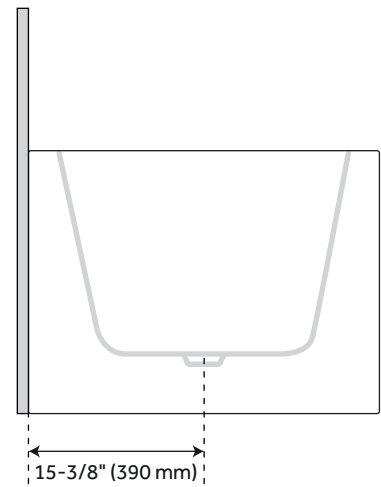

SKU: 925953

FEATURES

- Length: 59-1/16"
- Width: 30-11/16"
- Height: 23-5/8"
- Tub Interior Length: 35-7/16"
- Tub Interior Width: 18-1/8"
- Water Depth to Rim: 18-1/2"
- Water Capacity (Gallons): 47
- Tub Weight Uncrated (lbs): 99
- Tub Weight Crated (lbs): 136

PRODUCT IMAGE

All dimensions and specifications are nominal and may vary. Use actual products for accuracy in critical situations.

PAGE 2

59" ALIYAH

ACRYLIC CORNER TUB - LEFT CORNER

SKU: 925953

FEATURES

- Length: 59-1/16"
- Width: 30-11/16"
- Height: 23-5/8"
- Tub Interior Length: 35-7/16"
- Tub Interior Width: 18-1/8"
- Water Depth to Rim: 18-1/2"
- Water Capacity (Gallons): 47
- Tub Weight Uncrated (lbs): 99
- Tub Weight Crated (lbs): 136

PAGE 4

59" ALIYAH AIR TUB

ACRYLIC CORNER TUB - RIGHT CORNER

SKU: 925953

FEATURES

- Length: 59-1/16"
- Width: 30-11/16"
- Height: 23-5/8"
- Tub Interior Length: 35-7/16"
- Tub Interior Width: 18-1/8"
- Water Depth to Rim: 18-1/2"
- Water Capacity (Gallons): 47
- Tub Weight Uncrated (lbs): 99
- Tub Weight Crated (lbs): 136

- Length: 59-1/16"
- Width: 30-11/16"
- Height: 23-5/8"
- Tub Interior Length: 35-7/16"
- Tub Interior Width: 18-1/8"
- Water Depth to Rim: 18-1/2"
- Water Capacity (Gallons): 47
- Tub Weight Uncrated (lbs): 99
- Tub Weight Crated (lbs): 136