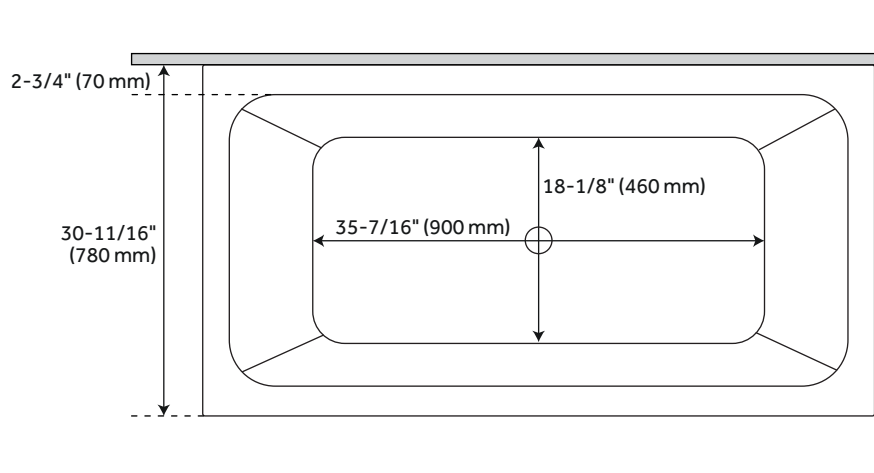

SKU: 925953

FEATURES

- Length: 59-1/16"
- Width: 30-11/16"
- Height: 23-5/8"
- Tub Interior Length: 35-7/16"
- Tub Interior Width: 18-1/8"
- Water Depth to Rim: 18-1/2"
- Water Capacity (Gallons): 47
- Tub Weight Uncrated (lbs): 99
- Tub Weight Crated (lbs): 136

PRODUCT IMAGE

All dimensions and specifications are nominal and may vary. Use actual products for accuracy in critical situations.

PAGE 2

59" ALIYAH

ACRYLIC CORNER TUB - LEFT CORNER

SKU: 925953

FEATURES

- Length: 59-1/16"
- Width: 30-11/16"
- Height: 23-5/8"
- Tub Interior Length: 35-7/16"
- Tub Interior Width: 18-1/8"
- Water Depth to Rim: 18-1/2"
- Water Capacity (Gallons): 47
- Tub Weight Uncrated (lbs): 99
- Tub Weight Crated (lbs): 136

PAGE 4

59" ALIYAH AIR TUB

ACRYLIC CORNER TUB - RIGHT CORNER

SKU: 925953

FEATURES

- Length: 59-1/16"
- Width: 30-11/16"
- Height: 23-5/8"
- Tub Interior Length: 35-7/16"
- Tub Interior Width: 18-1/8"
- Water Depth to Rim: 18-1/2"
- Water Capacity (Gallons): 47
- Tub Weight Uncrated (lbs): 99
- Tub Weight Crated (lbs): 136

- Length: 59-1/16"
- Width: 30-11/16"
- Height: 23-5/8"
- Tub Interior Length: 35-7/16"
- Tub Interior Width: 18-1/8"
- Water Depth to Rim: 18-1/2"
- Water Capacity (Gallons): 47
- Tub Weight Uncrated (lbs): 99
- Tub Weight Crated (lbs): 136