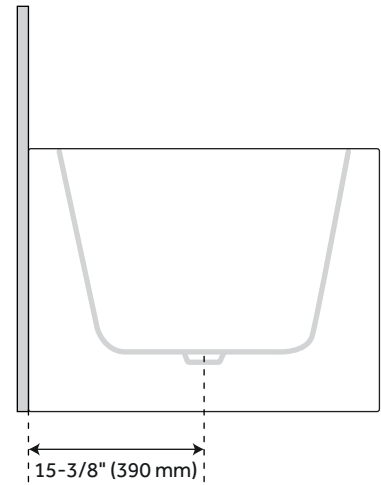

PRODUCT IMAGE

All dimensions and specifications are nominal and may vary. Use actual products for accuracy in critical situations.

PAGE 2

59" ALIYAH

ACRYLIC CORNER TUB - LEFT CORNER

SKU: 925953

FEATURES

- Length: 59-1/16"
- Width: 30-11/16"
- Height: 23-5/8"
- Tub Interior Length: 35-7/16"
- Tub Interior Width: 18-1/8"
- Water Depth to Rim: 18-1/2"
- Water Capacity (Gallons): 47
- Tub Weight Uncrated (lbs): 99
- Tub Weight Crated (lbs): 136

PAGE 4

59" ALIYAH AIR TUB

ACRYLIC CORNER TUB - RIGHT CORNER

SKU: 925953

FEATURES

- Length: 59-1/16"
- Width: 30-11/16"
- Height: 23-5/8"
- Tub Interior Length: 35-7/16"
- Tub Interior Width: 18-1/8"
- Water Depth to Rim: 18-1/2"
- Water Capacity (Gallons): 47
- Tub Weight Uncrated (lbs): 99
- Tub Weight Crated (lbs): 136

PRODUCT IMAGE

All dimensions and specifications are nominal and may vary. Use actual products for accuracy in critical situations.

PAGE 5

59" ALIYAH AIR TUB

ACRYLIC CORNER TUB - LEFT CORNER

SKU: 925953

FEATURES

- Length: 59-1/16"
- Width: 30-11/16"
- Height: 23-5/8"
- Tub Interior Length: 35-7/16"
- Tub Interior Width: 18-1/8"
- Water Depth to Rim: 18-1/2"
- Water Capacity (Gallons): 47
- Tub Weight Uncrated (lbs): 99
- Tub Weight Crated (lbs): 136