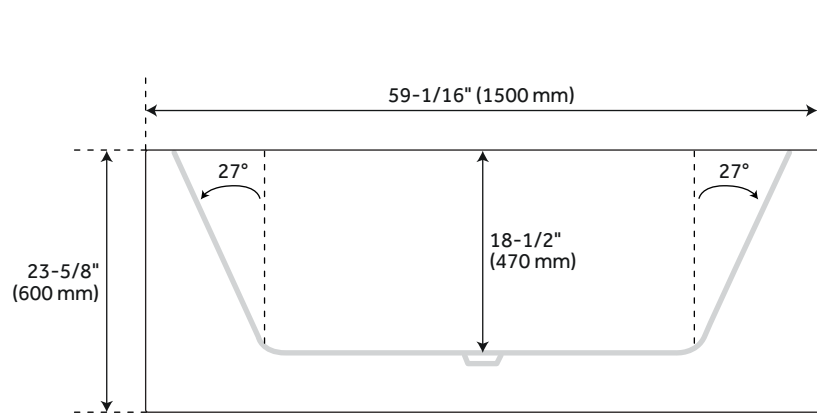

PRODUCT IMAGE

All dimensions and specifications are nominal and may vary. Use actual products for accuracy in critical situations.

PAGE 2

59" ALIYAH

ACRYLIC CORNER TUB - LEFT CORNER

SKU: 925953

FEATURES

- Length: 59-1/16"
- Width: 30-11/16"
- Height: 23-5/8"
- Tub Interior Length: 35-7/16"
- Tub Interior Width: 18-1/8"
- Water Depth to Rim: 18-1/2"
- Water Capacity (Gallons): 47
- Tub Weight Uncrated (lbs): 99
- Tub Weight Crated (lbs): 136

REMOTE CONTROL

- CG+/RTC-SENSOR-WP
- 12 – 15 YEAR BATTERY LIFE

INSIDE OF BATH

- (12) MAXI AIR JETS WITH 24 OPENINGS

ELBOWS FOR AIR JETS

TEES FOR AIR JETS

All dimensions and specifications are nominal and may vary. Use actual products for accuracy in critical situations.

PAGE 4

59" ALIYAH AIR TUB

ACRYLIC CORNER TUB - RIGHT CORNER

SKU: 925953

FEATURES

- Length: 59-1/16"
- Width: 30-11/16"
- Height: 23-5/8"
- Tub Interior Length: 35-7/16"
- Tub Interior Width: 18-1/8"
- Water Depth to Rim: 18-1/2"
- Water Capacity (Gallons): 47
- Tub Weight Uncrated (lbs): 99
- Tub Weight Crated (lbs): 136

- Length: 59-1/16"
- Width: 30-11/16"
- Height: 23-5/8"
- Tub Interior Length: 35-7/16"
- Tub Interior Width: 18-1/8"
- Water Depth to Rim: 18-1/2"
- Water Capacity (Gallons): 47
- Tub Weight Uncrated (lbs): 99
- Tub Weight Crated (lbs): 136