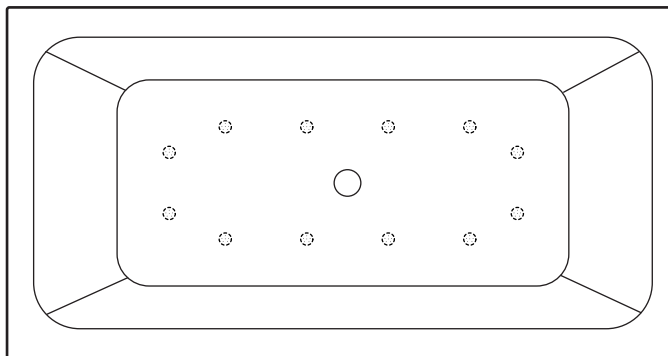

PRODUCT IMAGE

All dimensions and specifications are nominal and may vary. Use actual products for accuracy in critical situations.

PAGE 2

59" ALIYAH

ACRYLIC CORNER TUB - LEFT CORNER

SKU: 925953

FEATURES

- Length: 59-1/16"
- Width: 30-11/16"
- Height: 23-5/8"
- Tub Interior Length: 35-7/16"
- Tub Interior Width: 18-1/8"
- Water Depth to Rim: 18-1/2"
- Water Capacity (Gallons): 47
- Tub Weight Uncrated (lbs): 99
- Tub Weight Crated (lbs): 136

REMOTE CONTROL

- CG+/RTC-SENSOR-WP
- 12 – 15 YEAR BATTERY LIFE

INSIDE OF BATH

- (12) MAXI AIR JETS WITH 24 OPENINGS

ELBOWS FOR AIR JETS

TEES FOR AIR JETS

All dimensions and specifications are nominal and may vary. Use actual products for accuracy in critical situations.

PAGE 4

59" ALIYAH AIR TUB

ACRYLIC CORNER TUB - RIGHT CORNER

SKU: 925953

FEATURES

- Length: 59-1/16"
- Width: 30-11/16"
- Height: 23-5/8"
- Tub Interior Length: 35-7/16"
- Tub Interior Width: 18-1/8"
- Water Depth to Rim: 18-1/2"
- Water Capacity (Gallons): 47
- Tub Weight Uncrated (lbs): 99
- Tub Weight Crated (lbs): 136

- Length: 59-1/16"
- Width: 30-11/16"
- Height: 23-5/8"
- Tub Interior Length: 35-7/16"
- Tub Interior Width: 18-1/8"
- Water Depth to Rim: 18-1/2"
- Water Capacity (Gallons): 47
- Tub Weight Uncrated (lbs): 99
- Tub Weight Crated (lbs): 136