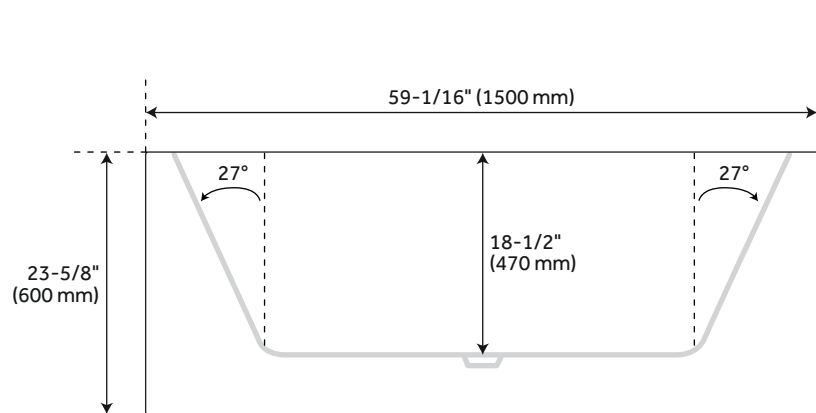

SKU: 925953

FEATURES

- Length: 59-1/16"
- Width: 30-11/16"
- Height: 23-5/8"
- Tub Interior Length: 35-7/16"
- Tub Interior Width: 18-1/8"
- Water Depth to Rim: 18-1/2"
- Water Capacity (Gallons): 47
- Tub Weight Uncrated (lbs): 99
- Tub Weight Crated (lbs): 136

PRODUCT IMAGE

All dimensions and specifications are nominal and may vary. Use actual products for accuracy in critical situations.

PAGE 2

59" ALIYAH

ACRYLIC CORNER TUB - LEFT CORNER

SKU: 925953

FEATURES

- Length: 59-1/16"
- Width: 30-11/16"
- Height: 23-5/8"
- Tub Interior Length: 35-7/16"
- Tub Interior Width: 18-1/8"
- Water Depth to Rim: 18-1/2"
- Water Capacity (Gallons): 47
- Tub Weight Uncrated (lbs): 99
- Tub Weight Crated (lbs): 136

PAGE 4

59" ALIYAH AIR TUB

ACRYLIC CORNER TUB - RIGHT CORNER

SKU: 925953

FEATURES

- Length: 59-1/16"
- Width: 30-11/16"
- Height: 23-5/8"
- Tub Interior Length: 35-7/16"
- Tub Interior Width: 18-1/8"
- Water Depth to Rim: 18-1/2"
- Water Capacity (Gallons): 47
- Tub Weight Uncrated (lbs): 99
- Tub Weight Crated (lbs): 136

- Length: 59-1/16"
- Width: 30-11/16"
- Height: 23-5/8"
- Tub Interior Length: 35-7/16"
- Tub Interior Width: 18-1/8"
- Water Depth to Rim: 18-1/2"
- Water Capacity (Gallons): 47
- Tub Weight Uncrated (lbs): 99
- Tub Weight Crated (lbs): 136