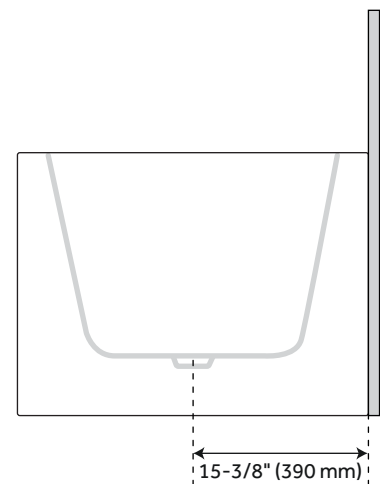

CONTENTS

59" TUB - RIGHT CORNER	PAGE 2
59" TUB - LEFT CORNER	PAGE 3
59" AIR TUB	PAGE 4
59" AIR TUB - RIGHT CORNER	PAGE 5
59" AIR TUB - LEFT CORNER	PAGE 6

REVISED 04/22/2021

59" ALIYAH

ACRYLIC CORNER TUB - RIGHT CORNER

SKU: 925953

FEATURES

- Length: 59-1/16"
- Width: 30-11/16"
- Height: 23-5/8"
- Tub Interior Length: 35-7/16"
- Tub Interior Width: 18-1/8"
- Water Depth to Rim: 18-1/2"
- Water Capacity (Gallons): 47
- Tub Weight Uncrated (lbs): 99
- Tub Weight Crated (lbs): 136

PRODUCT IMAGE

All dimensions and specifications are nominal and may vary. Use actual products for accuracy in critical situations.

PAGE 2

59" ALIYAH

ACRYLIC CORNER TUB - LEFT CORNER

SKU: 925953

FEATURES

- Length: 59-1/16"
- Width: 30-11/16"
- Height: 23-5/8"
- Tub Interior Length: 35-7/16"
- Tub Interior Width: 18-1/8"
- Water Depth to Rim: 18-1/2"
- Water Capacity (Gallons): 47
- Tub Weight Uncrated (lbs): 99
- Tub Weight Crated (lbs): 136

- Length: 59-1/16"
- Width: 30-11/16"
- Height: 23-5/8"
- Tub Interior Length: 35-7/16"
- Tub Interior Width: 18-1/8"
- Water Depth to Rim: 18-1/2"
- Water Capacity (Gallons): 47
- Tub Weight Uncrated (lbs): 99
- Tub Weight Crated (lbs): 136