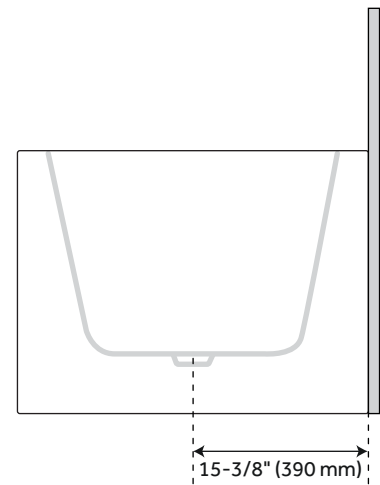

SKU: 925953

FEATURES

- Length: 59-1/16"
- Width: 30-11/16"
- Height: 23-5/8"
- Tub Interior Length: 35-7/16"
- Tub Interior Width: 18-1/8"
- Water Depth to Rim: 18-1/2"
- Water Capacity (Gallons): 47
- Tub Weight Uncrated (lbs): 99
- Tub Weight Crated (lbs): 136

PRODUCT IMAGE

All dimensions and specifications are nominal and may vary. Use actual products for accuracy in critical situations.

PAGE 2

59" ALIYAH

ACRYLIC CORNER TUB - LEFT CORNER

SKU: 925953

FEATURES

- Length: 59-1/16"
- Width: 30-11/16"
- Height: 23-5/8"
- Tub Interior Length: 35-7/16"
- Tub Interior Width: 18-1/8"
- Water Depth to Rim: 18-1/2"
- Water Capacity (Gallons): 47
- Tub Weight Uncrated (lbs): 99
- Tub Weight Crated (lbs): 136

PAGE 4

59" ALIYAH AIR TUB

ACRYLIC CORNER TUB - RIGHT CORNER

SKU: 925953

FEATURES

- Length: 59-1/16"
- Width: 30-11/16"
- Height: 23-5/8"
- Tub Interior Length: 35-7/16"
- Tub Interior Width: 18-1/8"
- Water Depth to Rim: 18-1/2"
- Water Capacity (Gallons): 47
- Tub Weight Uncrated (lbs): 99
- Tub Weight Crated (lbs): 136

- Length: 59-1/16"
- Width: 30-11/16"
- Height: 23-5/8"
- Tub Interior Length: 35-7/16"
- Tub Interior Width: 18-1/8"
- Water Depth to Rim: 18-1/2"
- Water Capacity (Gallons): 47
- Tub Weight Uncrated (lbs): 99
- Tub Weight Crated (lbs): 136