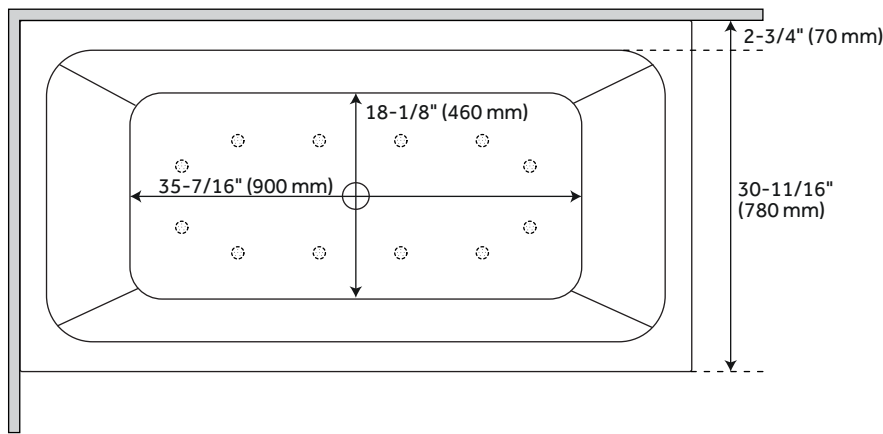

PRODUCT IMAGE

All dimensions and specifications are nominal and may vary. Use actual products for accuracy in critical situations.

PAGE 2

59" ALIYAH

ACRYLIC CORNER TUB - LEFT CORNER

SKU: 925953

FEATURES

- Length: 59-1/16"
- Width: 30-11/16"
- Height: 23-5/8"
- Tub Interior Length: 35-7/16"
- Tub Interior Width: 18-1/8"
- Water Depth to Rim: 18-1/2"
- Water Capacity (Gallons): 47
- Tub Weight Uncrated (lbs): 99
- Tub Weight Crated (lbs): 136

PAGE 4

59" ALIYAH AIR TUB

ACRYLIC CORNER TUB - RIGHT CORNER

SKU: 925953

FEATURES

- Length: 59-1/16"
- Width: 30-11/16"
- Height: 23-5/8"
- Tub Interior Length: 35-7/16"
- Tub Interior Width: 18-1/8"
- Water Depth to Rim: 18-1/2"
- Water Capacity (Gallons): 47
- Tub Weight Uncrated (lbs): 99
- Tub Weight Crated (lbs): 136

PRODUCT IMAGE

All dimensions and specifications are nominal and may vary. Use actual products for accuracy in critical situations.

PAGE 5

59" ALIYAH AIR TUB

ACRYLIC CORNER TUB - LEFT CORNER

SKU: 925953

FEATURES

- Length: 59-1/16"
- Width: 30-11/16"
- Height: 23-5/8"
- Tub Interior Length: 35-7/16"
- Tub Interior Width: 18-1/8"
- Water Depth to Rim: 18-1/2"
- Water Capacity (Gallons): 47
- Tub Weight Uncrated (lbs): 99
- Tub Weight Crated (lbs): 136