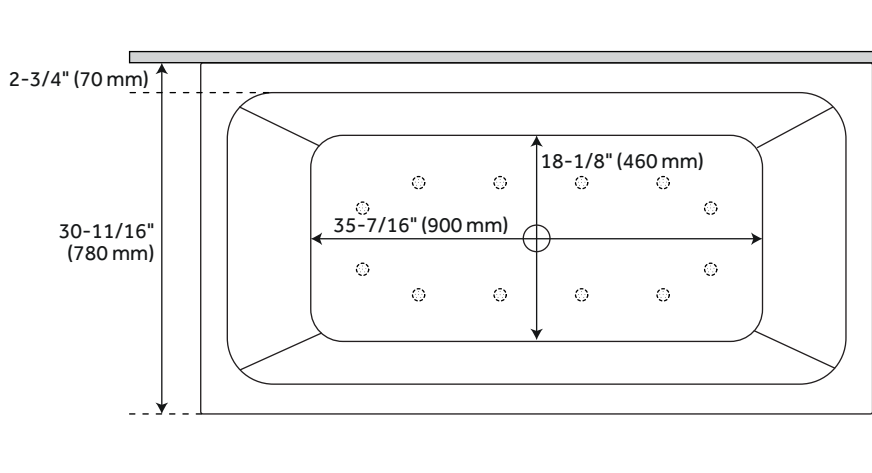

SKU: 925953

FEATURES

- Length: 59-1/16"
- Width: 30-11/16"
- Height: 23-5/8"
- Tub Interior Length: 35-7/16"
- Tub Interior Width: 18-1/8"
- Water Depth to Rim: 18-1/2"
- Water Capacity (Gallons): 47
- Tub Weight Uncrated (lbs): 99
- Tub Weight Crated (lbs): 136

PRODUCT IMAGE

All dimensions and specifications are nominal and may vary. Use actual products for accuracy in critical situations.

PAGE 2

59" ALIYAH

ACRYLIC CORNER TUB - LEFT CORNER

SKU: 925953

FEATURES

- Length: 59-1/16"
- Width: 30-11/16"
- Height: 23-5/8"
- Tub Interior Length: 35-7/16"
- Tub Interior Width: 18-1/8"
- Water Depth to Rim: 18-1/2"
- Water Capacity (Gallons): 47
- Tub Weight Uncrated (lbs): 99
- Tub Weight Crated (lbs): 136

PAGE 4

59" ALIYAH AIR TUB

ACRYLIC CORNER TUB - RIGHT CORNER

SKU: 925953

FEATURES

- Length: 59-1/16"
- Width: 30-11/16"
- Height: 23-5/8"
- Tub Interior Length: 35-7/16"
- Tub Interior Width: 18-1/8"
- Water Depth to Rim: 18-1/2"
- Water Capacity (Gallons): 47
- Tub Weight Uncrated (lbs): 99
- Tub Weight Crated (lbs): 136

- Length: 59-1/16"
- Width: 30-11/16"
- Height: 23-5/8"
- Tub Interior Length: 35-7/16"
- Tub Interior Width: 18-1/8"
- Water Depth to Rim: 18-1/2"
- Water Capacity (Gallons): 47
- Tub Weight Uncrated (lbs): 99
- Tub Weight Crated (lbs): 136