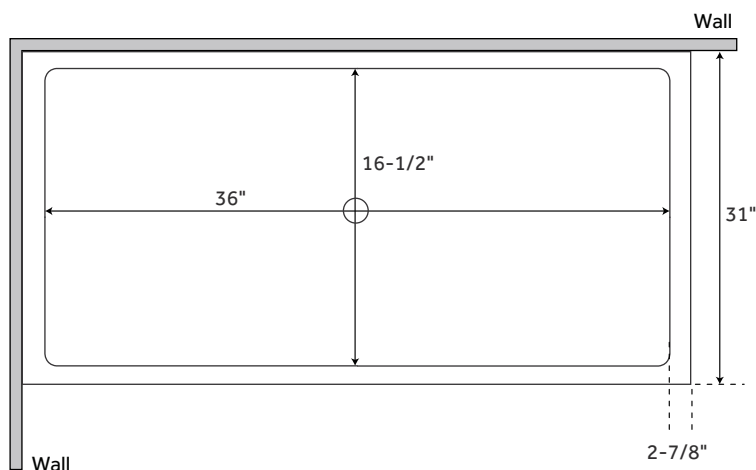

59" ALIYAH

ACRYLIC CORNER TUB - RIGHT CORNER

SKU: 925953

FEATURES

Product Finish: White
Features: Back to Wall, Corner
Overflow Hole: No
Shape: Rectangle
Material: Acrylic
Tap Deck: No
Drain Included: No
Drain Placement: Center
Faucet Included: No
Faucet Drillings: No Drillings
Length: 59"
Width: 31"
Height: 23"
Water Capacity (Gallons): 47
Water Depth without Overflow: 18-1/2"
Tub Weight Uncrated (lbs): 99
Tub Weight Crated (lbs): 136

SIGNATURE HARDWARE LIFETIME WARRANTY

See website for warranty information

All measurements are approximate. Measurements may vary +/- 1/2".

REVISED 01/24/2019

59" ALIYAH

ACRYLIC CORNER TUB - LEFT CORNER

SKU: 925953

FEATURES

Product Finish: White
Features: Back to Wall, Corner
Overflow Hole: No
Shape: Rectangle
Material: Acrylic
Tap Deck: No
Drain Included: No
Drain Placement: Center
Faucet Included: No
Faucet Drillings: No Drillings
Length: 59"
Width: 31"
Height: 23"
Water Capacity (Gallons): 47
Water Depth without Overflow: 18-1/2"
Tub Weight Uncrated (lbs): 99
Tub Weight Crated (lbs): 136