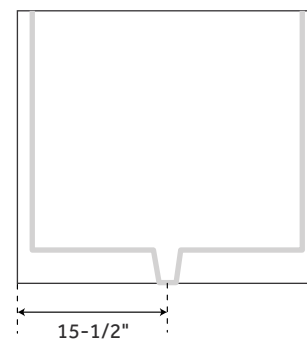

59" ALIYAH

ACRYLIC CORNER TUB - RIGHT CORNER

SKU: 925953

FEATURES

Product Finish: White
Features: Back to Wall, Corner
Overflow Hole: No
Shape: Rectangle
Material: Acrylic
Tap Deck: No
Drain Included: No
Drain Placement: Center
Faucet Included: No
Faucet Drillings: No Drillings
Length: 59"
Width: 31"
Height: 23"
Water Capacity (Gallons): 47
Water Depth without Overflow: 18-1/2"
Tub Weight Uncrated (lbs): 99
Tub Weight Crated (lbs): 136

SIGNATURE HARDWARE LIFETIME WARRANTY

See website for warranty information

All measurements are approximate. Measurements may vary +/- 1/2".

REVISED 01/24/2019

59" ALIYAH

ACRYLIC CORNER TUB - LEFT CORNER

SKU: 925953

FEATURES

Product Finish: White
Features: Back to Wall, Corner
Overflow Hole: No
Shape: Rectangle
Material: Acrylic
Tap Deck: No
Drain Included: No
Drain Placement: Center
Faucet Included: No
Faucet Drillings: No Drillings
Length: 59"
Width: 31"
Height: 23"
Water Capacity (Gallons): 47
Water Depth without Overflow: 18-1/2"
Tub Weight Uncrated (lbs): 99
Tub Weight Crated (lbs): 136