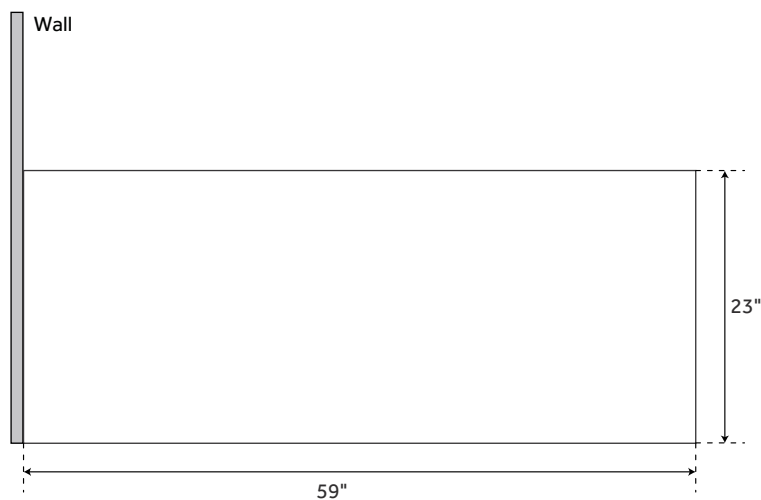

59" ALIYAH

ACRYLIC CORNER TUB - RIGHT CORNER

SKU: 925953

FEATURES

Product Finish: White
Features: Back to Wall, Corner
Overflow Hole: No
Shape: Rectangle
Material: Acrylic
Tap Deck: No
Drain Included: No
Drain Placement: Center
Faucet Included: No
Faucet Drillings: No Drillings
Length: 59"
Width: 31"
Height: 23"
Water Capacity (Gallons): 47
Water Depth without Overflow: 18-1/2"
Tub Weight Uncrated (lbs): 99
Tub Weight Crated (lbs): 136

SIGNATURE HARDWARE LIFETIME WARRANTY

See website for warranty information

All measurements are approximate. Measurements may vary +/- 1/2".

REVISED 01/24/2019

59" ALIYAH

ACRYLIC CORNER TUB - LEFT CORNER

SKU: 925953

FEATURES

Product Finish: White
Features: Back to Wall, Corner
Overflow Hole: No
Shape: Rectangle
Material: Acrylic
Tap Deck: No
Drain Included: No
Drain Placement: Center
Faucet Included: No
Faucet Drillings: No Drillings
Length: 59"
Width: 31"
Height: 23"
Water Capacity (Gallons): 47
Water Depth without Overflow: 18-1/2"
Tub Weight Uncrated (lbs): 99
Tub Weight Crated (lbs): 136