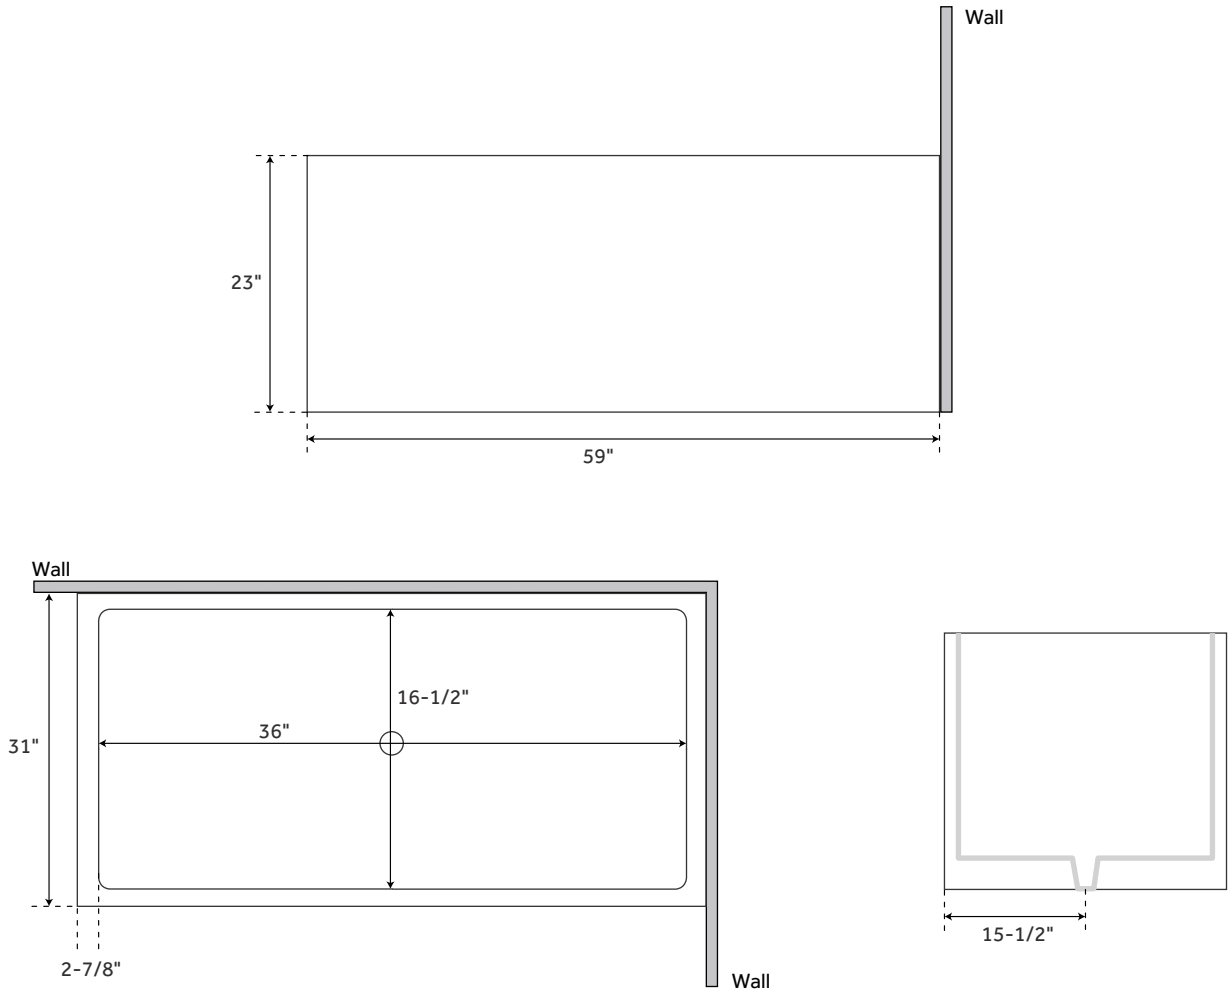

59" ALIYAH

ACRYLIC CORNER TUB - RIGHT CORNER

SKU: 925953

FEATURES

Product Finish: White
Features: Back to Wall, Corner
Overflow Hole: No
Shape: Rectangle
Material: Acrylic
Tap Deck: No
Drain Included: No
Drain Placement: Center
Faucet Included: No
Faucet Drillings: No Drillings
Length: 59"
Width: 31"
Height: 23"
Water Capacity (Gallons): 47
Water Depth without Overflow: 18-1/2"
Tub Weight Uncrated (lbs): 99
Tub Weight Crated (lbs): 136

SIGNATURE HARDWARE LIFETIME WARRANTY

See website for warranty information

All measurements are approximate. Measurements may vary +/- 1/2".

REVISED 01/24/2019

59" ALIYAH

ACRYLIC CORNER TUB - LEFT CORNER

SKU: 925953

FEATURES

Product Finish: White
Features: Back to Wall, Corner
Overflow Hole: No
Shape: Rectangle
Material: Acrylic
Tap Deck: No
Drain Included: No
Drain Placement: Center
Faucet Included: No
Faucet Drillings: No Drillings
Length: 59"
Width: 31"
Height: 23"
Water Capacity (Gallons): 47
Water Depth without Overflow: 18-1/2"
Tub Weight Uncrated (lbs): 99
Tub Weight Crated (lbs): 136