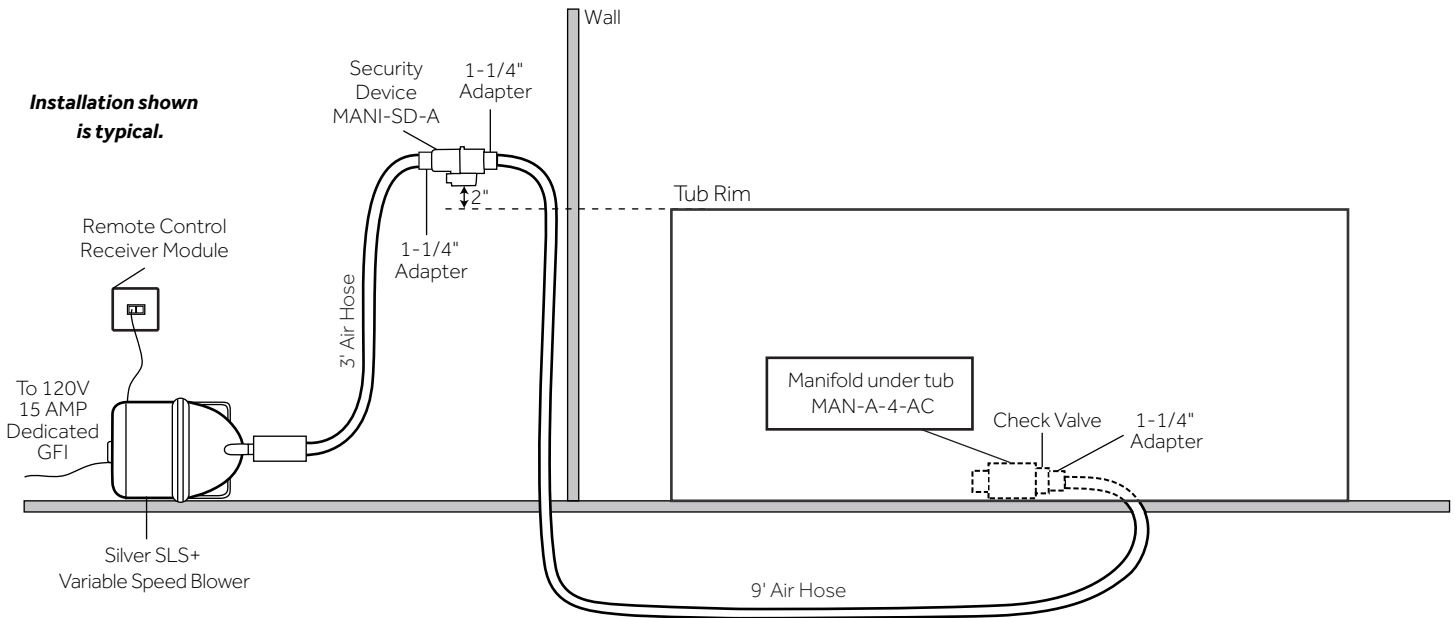

INSTALLATION

Install blower behind a wall (with an access panel) or in a closet. Blower can also be installed under floor. Ensure the security device, MANI-DS-A, is at least:

- 2" Above the tub rim

Security device and hose can be mounted in wall

REMOTE CONTROL

- CG+/RTC-SENSOR-WP
- 12 – 15 YEAR BATTERY LIFE

INSIDE OF BATH

- (12) MAXI AIR JETS WITH 24 OPENINGS

ELBOWS FOR AIR JETS

TEES FOR AIR JETS

59" ALIYAH

ACRYLIC CORNER TUB - RIGHT CORNER

SKU: 925953

FEATURES

Product Finish: White
Features: Back to Wall, Corner
Overflow Hole: No
Shape: Rectangle
Material: Acrylic
Length: 59"
Width: 31"
Height: 23"
Water Depth without Overflow: 18-1/2"
Tap Deck: No
Drain Included: No
Drain Placement: Center
Faucet Included: No
Faucet Drillings: No Drillings
Water Capacity (Gallons): 47
Tub Weight Uncrated (lbs): 99
Tub Weight Crated (lbs): 136

ACRYLIC CORNER TUB - LEFT CORNER

SKU: 925953

FEATURES

Product Finish: White
Features: Back to Wall, Corner
Overflow Hole: No
Shape: Rectangle
Material: Acrylic
Length: 59"
Width: 31"
Height: 23"
Water Depth without Overflow: 18-1/2"
Tap Deck: No
Drain Included: No
Drain Placement: Center
Faucet Included: No
Faucet Drillings: No Drillings
Water Capacity (Gallons): 47
Tub Weight Uncrated (lbs): 99
Tub Weight Crated (lbs): 136