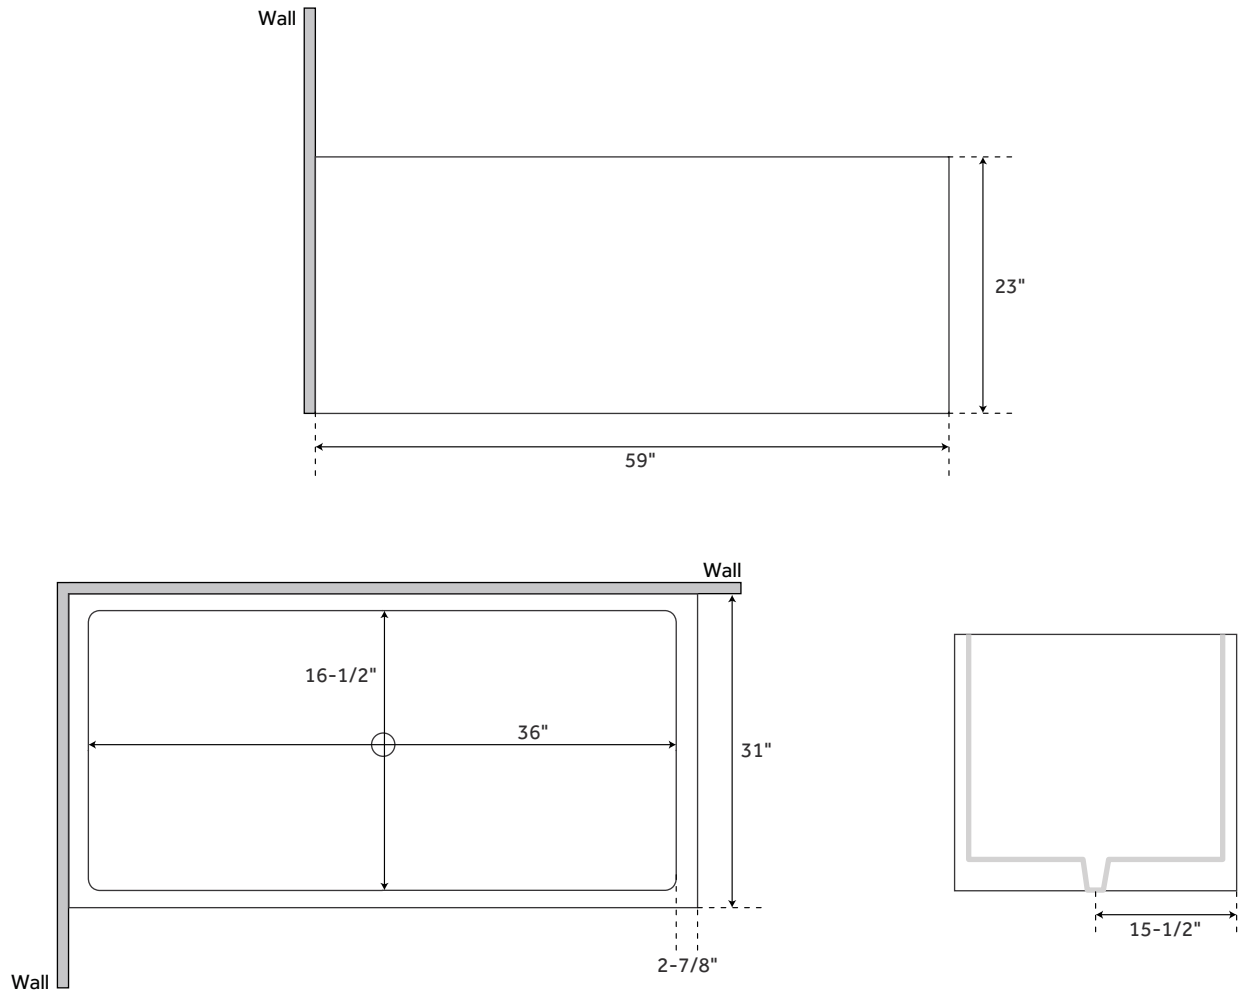

59" ALIYAH

ACRYLIC CORNER TUB

SKU: 925953

FEATURES

- Product Finish: White
- Features: Back to Wall, Corner
- Overflow Hole: No
- Shape: Rectangle
- Material: Acrylic
- Length: 59"
- Width: 31"
- Height: 23"
- Water Depth without Overflow: 18-1/2"
- Tap Deck: No
- Drain Included: No
- Drain Placement: Center
- Faucet Included: No
- Faucet Drillings: No Drillings
- Water Capacity (Gallons): 47
- Tub Weight Uncrated (lbs): 99
- Tub Weight Crated (lbs): 136

SKU: 925953

FEATURES

Product Finish: White
Features: Back to Wall, Corner
Overflow Hole: No
Shape: Rectangle
Material: Acrylic
Length: 59"
Width: 31"
Height: 23"
Water Depth without Overflow: 18-1/2"
Tap Deck: No
Drain Included: No
Drain Placement: Center
Faucet Included: No
Faucet Drillings: No Drillings
Water Capacity (Gallons): 47
Tub Weight Uncrated (lbs): 99
Tub Weight Crated (lbs): 136

SIGNATURE HARDWARE LIFETIME WARRANTY

See website for warranty information

All dimensions and specifications are nominal and may vary. Use actual products for accuracy in critical situations.

PAGE 3

59" ALIYAH

ACRYLIC CORNER TUB - LEFT CORNER

SKU: 925953

FEATURES

Product Finish: White
Features: Back to Wall, Corner
Overflow Hole: No
Shape: Rectangle
Material: Acrylic
Length: 59"
Width: 31"
Height: 23"
Water Depth without Overflow: 18-1/2"
Tap Deck: No
Drain Included: No
Drain Placement: Center
Faucet Included: No
Faucet Drillings: No Drillings
Water Capacity (Gallons): 47
Tub Weight Uncrated (lbs): 99
Tub Weight Crated (lbs): 136