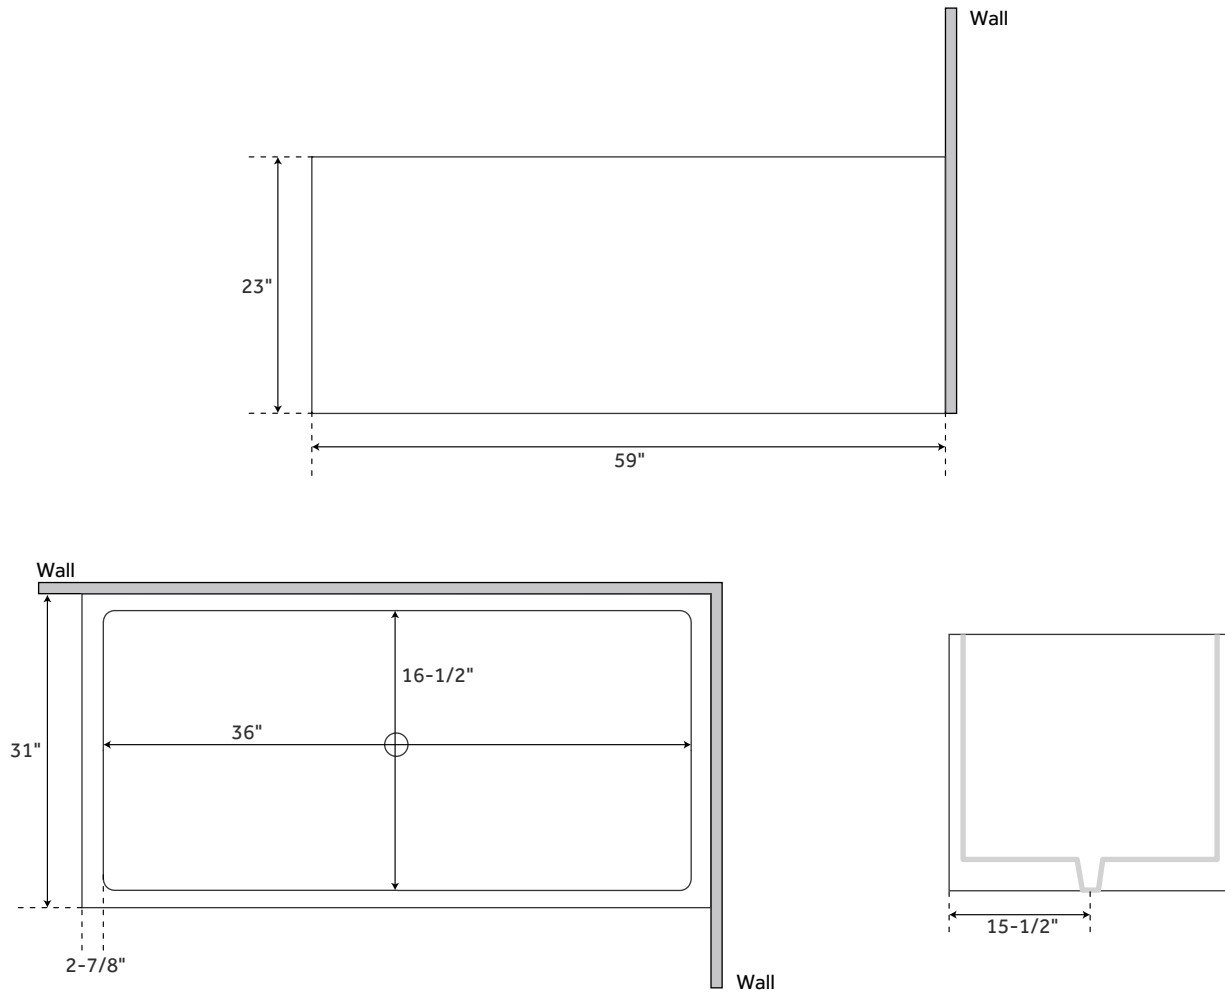

59" ALIYAH

ACRYLIC CORNER TUB

SKU: 925953

FEATURES

- Product Finish: White
- Features: Back to Wall, Corner
- Overflow Hole: No
- Shape: Rectangle
- Material: Acrylic
- Length: 59"
- Width: 31"
- Height: 23"
- Water Depth without Overflow: 18-1/2"
- Tap Deck: No
- Drain Included: No
- Drain Placement: Center
- Faucet Included: No
- Faucet Drillings: No Drillings
- Water Capacity (Gallons): 47
- Tub Weight Uncrated (lbs): 99
- Tub Weight Crated (lbs): 136

REMOTE CONTROL

- CG+/RTC-SENSOR-WP
- 12 – 15 YEAR BATTERY LIFE

INSIDE OF BATH

- (12) MAXI AIR JETS WITH 24 OPENINGS

ELBOWS FOR AIR JETS

TEES FOR AIR JETS

59" ALIYAH

ACRYLIC CORNER TUB - RIGHT CORNER

SKU: 925953

FEATURES

Product Finish: White
Features: Back to Wall, Corner
Overflow Hole: No
Shape: Rectangle
Material: Acrylic
Length: 59"
Width: 31"
Height: 23"
Water Depth without Overflow: 18-1/2"
Tap Deck: No
Drain Included: No
Drain Placement: Center
Faucet Included: No
Faucet Drillings: No Drillings
Water Capacity (Gallons): 47
Tub Weight Uncrated (lbs): 99
Tub Weight Crated (lbs): 136

ACRYLIC CORNER TUB - LEFT CORNER

SKU: 925953

FEATURES

Product Finish: White
Features: Back to Wall, Corner
Overflow Hole: No
Shape: Rectangle
Material: Acrylic
Length: 59"
Width: 31"
Height: 23"
Water Depth without Overflow: 18-1/2"
Tap Deck: No
Drain Included: No
Drain Placement: Center
Faucet Included: No
Faucet Drillings: No Drillings
Water Capacity (Gallons): 47
Tub Weight Uncrated (lbs): 99
Tub Weight Crated (lbs): 136