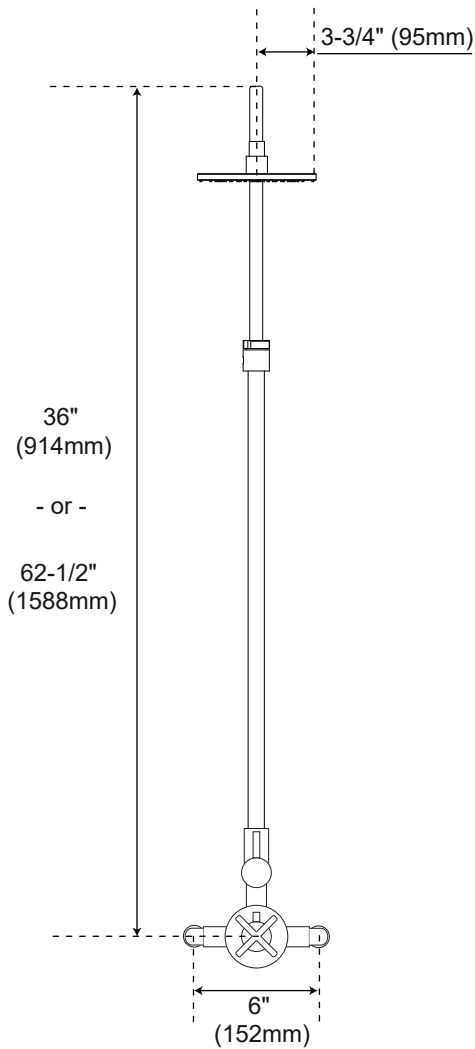

# EXIRA THERMOSTATIC SHOWER 1/2" IPS

Front

Side

1/2" (13 mm)  
MALE  
Connection

All product dimensions are nominal.