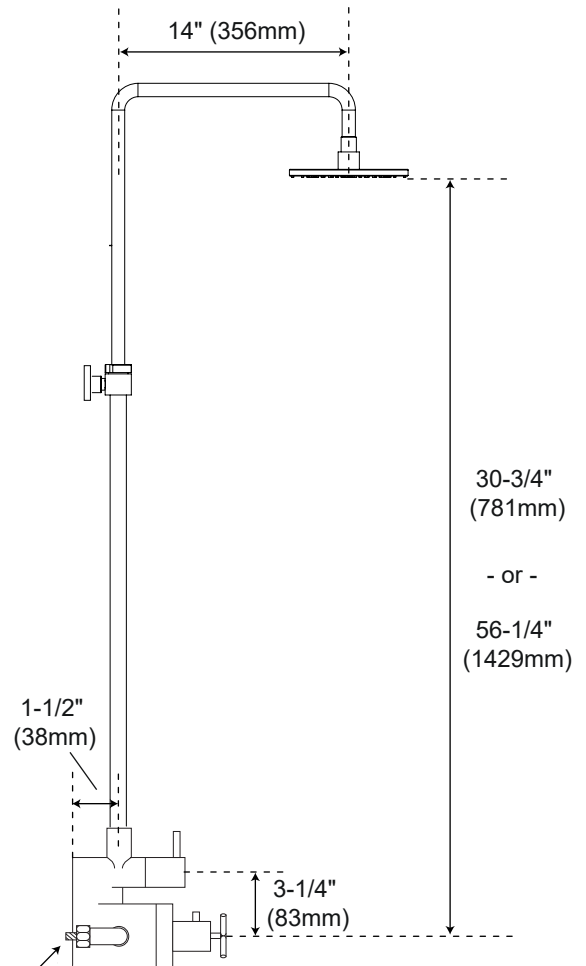

# EXIRA THERMOSTATIC SHOWER 1/2" IPS

Front

Side

1/2" (13 mm)  
MALE  
Connection

All product dimensions are nominal.