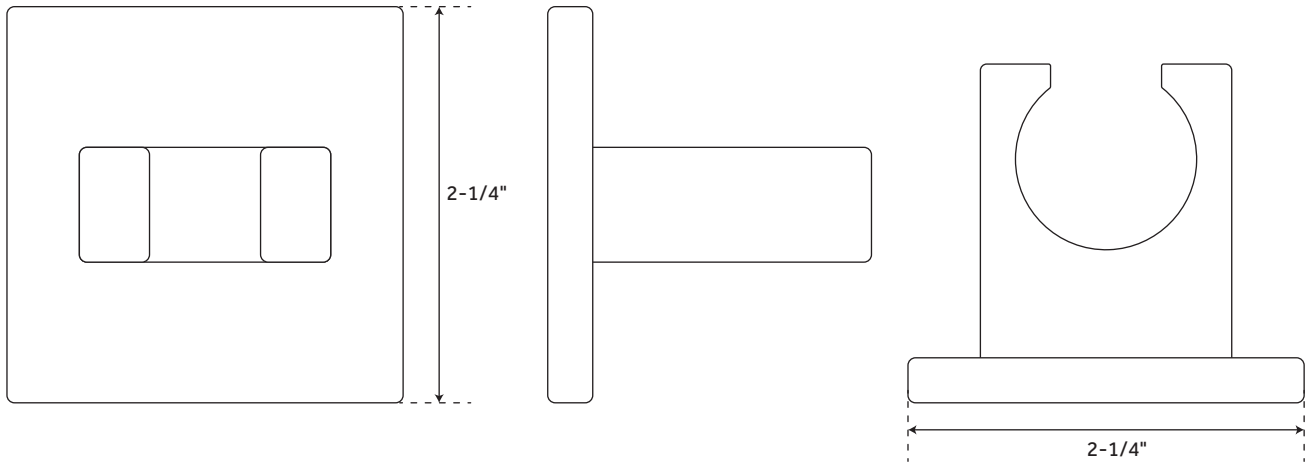

SQUARE

HAND SHOWER BRACKET

SKU: 925916

FEATURES

Material: Brass
Width: 2-1/4"

SIGNATURE HARDWARE LIFETIME WARRANTY

See website for warranty information

All product dimensions are nominal.