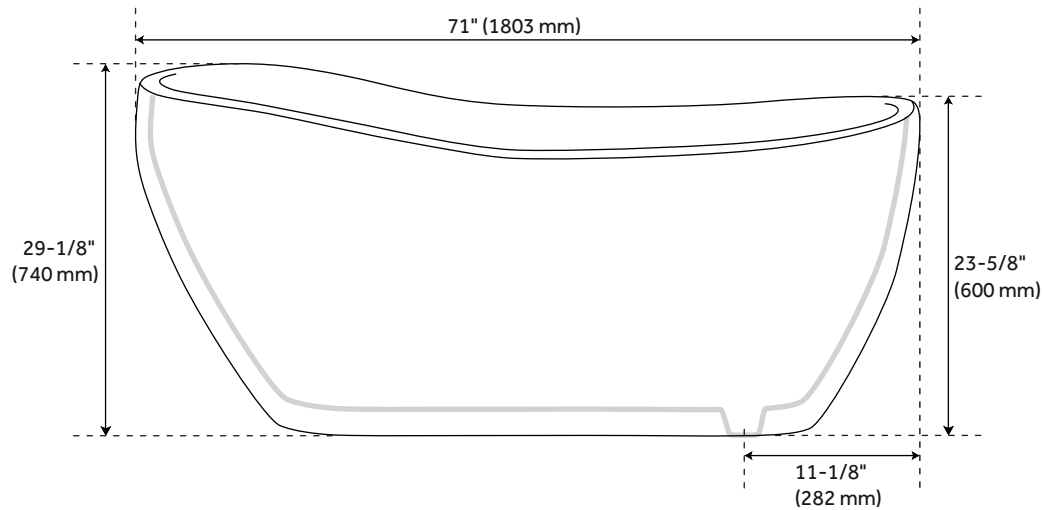

PAGE 5

60" SHEBA AIR TUB

ACRYLIC SLIPPER TUB

SKU: 925341

FEATURES

- Length: 60"
- Width: 28"
- Height: 28-3/4"
- Tub Interior Length: 38"
- Tub Interior Width: 15-3/4"
- Water Capacity (Gallons) With Overflow: 53
- Water Capacity (Gallons) Without Overflow: 61
- Water Depth To Overflow: 14-3/16"
- Water Depth To Rim: 16-15/16"
- Tub Weight Uncrated (lbs): 149
- Tub Weight Crated (lbs): 239

PRODUCT IMAGE

66" SHEBA AIR TUB

ACRYLIC SLIPPER TUB

SKU: 925341

FEATURES

- Length: 66"
- Width: 28"
- Height: 29"
- Tub Interior Length: 44"
- Tub Interior Width: 16"
- Water Capacity (Gallons) With Overflow: 60
- Water Capacity (Gallons) Without Overflow: 68
- Water Depth To Overflow: 14-3/16"
- Water Depth To Rim: 16-15/16"
- Tub Weight Uncrated (lbs): 173
- Tub Weight Crated (lbs): 263

PRODUCT IMAGE

71" SHEBA AIR TUB

ACRYLIC SLIPPER TUB

SKU: 925341

FEATURES

- Length: 71"
- Width: 28-1/4"
- Height: 29-1/8"
- Tub Interior Length: 49"
- Tub Interior Width: 17"
- Water Capacity (Gallons) With Overflow: 66
- Water Capacity (Gallons) Without Overflow: 73
- Water Depth To Overflow: 14-3/16"
- Water Depth To Rim: 16-15/16"
- Tub Weight Uncrated (lbs): 180
- Tub Weight Crated (lbs): 270

PRODUCT IMAGE

All dimensions and specifications are nominal and may vary. Use actual products for accuracy in critical situations.

PAGE 8