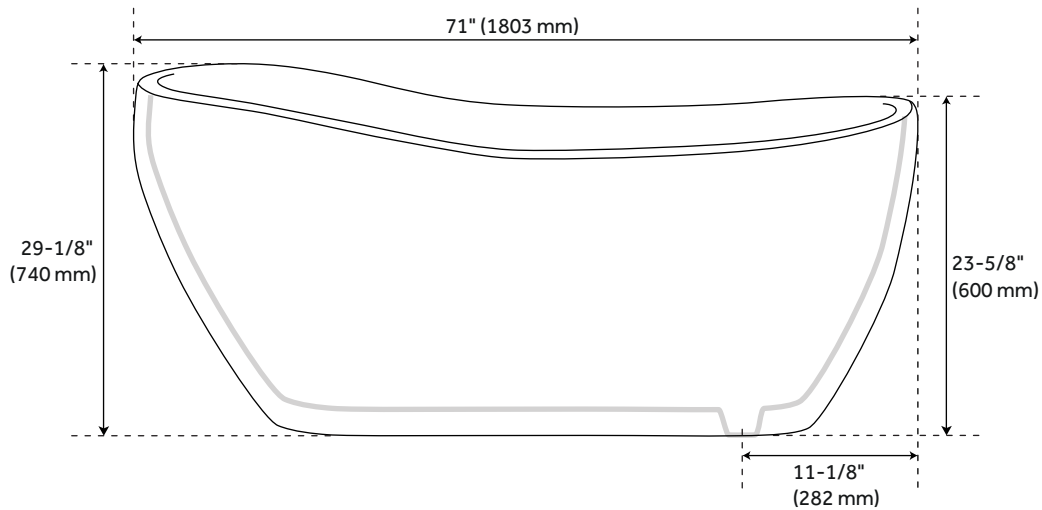

CONTENTS

60" TUB	PAGE 2
66" TUB	PAGE 3
71" TUB	PAGE 4
AIR TUB	PAGE 5
60" AIR TUB	PAGE 6
66" AIR TUB	PAGE 7
71" AIR TUB	PAGE 8

REVISED 03/04/2021

60" SHEBA

ACRYLIC SLIPPER TUB

SKU: 925341

FEATURES

- Length: 60"
- Width: 28"
- Height: 28-3/4"
- Tub Interior Length: 38"
- Tub Interior Width: 15-3/4"
- Water Capacity (Gallons) With Overflow: 53
- Water Capacity (Gallons) Without Overflow: 61
- Water Depth To Overflow: 14-3/16"
- Water Depth To Rim: 16-15/16"
- Tub Weight Uncrated (lbs): 108
- Tub Weight Crated (lbs): 198

PRODUCT IMAGE

All dimensions and specifications are nominal and may vary. Use actual products for accuracy in critical situations.

PAGE 2

66" SHEBA

ACRYLIC SLIPPER TUB

SKU: 925341

FEATURES

- Length: 66"
- Width: 28"
- Height: 29"
- Tub Interior Length: 44"
- Tub Interior Width: 16"
- Water Capacity (Gallons) With Overflow: 60
- Water Capacity (Gallons) Without Overflow: 68
- Water Depth To Overflow: 14-3/16"
- Water Depth To Rim: 16-15/16"
- Tub Weight Uncrated (lbs): 112
- Tub Weight Crated (lbs): 202

PRODUCT IMAGE

71" SHEBA

ACRYLIC SLIPPER TUB

SKU: 925341

FEATURES

- Length: 71"
- Width: 28-1/4"
- Height: 29-1/8"
- Tub Interior Length: 49"
- Tub Interior Width: 17"
- Water Capacity (Gallons) With Overflow: 66
- Water Capacity (Gallons) Without Overflow: 73
- Water Depth To Overflow: 14-3/16"
- Water Depth To Rim: 16-15/16"
- Tub Weight Uncrated (lbs): 120
- Tub Weight Crated (lbs): 210

PAGE 5

60" SHEBA AIR TUB

ACRYLIC SLIPPER TUB

SKU: 925341

FEATURES

- Length: 60"
- Width: 28"
- Height: 28-3/4"
- Tub Interior Length: 38"
- Tub Interior Width: 15-3/4"
- Water Capacity (Gallons) With Overflow: 53
- Water Capacity (Gallons) Without Overflow: 61
- Water Depth To Overflow: 14-3/16"
- Water Depth To Rim: 16-15/16"
- Tub Weight Uncrated (lbs): 149
- Tub Weight Crated (lbs): 239