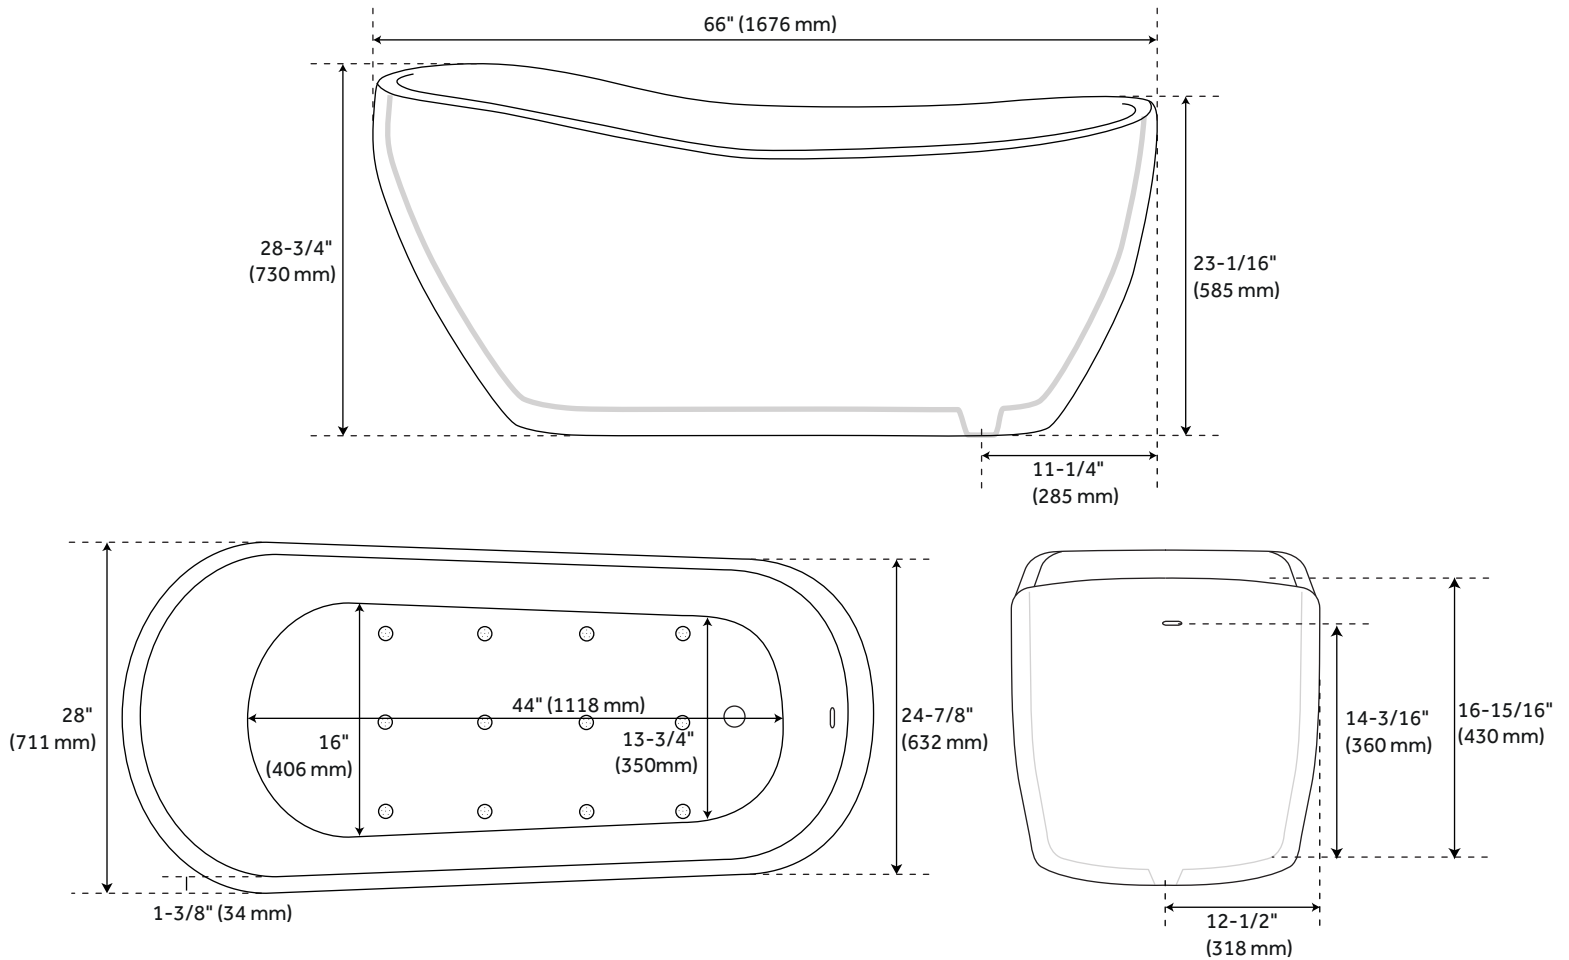

PRODUCT IMAGE

All dimensions and specifications are nominal and may vary. Use actual products for accuracy in critical situations.

PAGE 2

66" SHEBA

ACRYLIC SLIPPER TUB

SKU: 925341

FEATURES

- Length: 66"
- Width: 28"
- Height: 29"
- Tub Interior Length: 44"
- Tub Interior Width: 16"
- Water Capacity (Gallons) With Overflow: 60
- Water Capacity (Gallons) Without Overflow: 68
- Water Depth To Overflow: 14-3/16"
- Water Depth To Rim: 16-15/16"
- Tub Weight Uncrated (lbs): 112
- Tub Weight Crated (lbs): 202

PAGE 5

60" SHEBA AIR TUB

ACRYLIC SLIPPER TUB

SKU: 925341

FEATURES

- Length: 60"
- Width: 28"
- Height: 28-3/4"
- Tub Interior Length: 38"
- Tub Interior Width: 15-3/4"
- Water Capacity (Gallons) With Overflow: 53
- Water Capacity (Gallons) Without Overflow: 61
- Water Depth To Overflow: 14-3/16"
- Water Depth To Rim: 16-15/16"
- Tub Weight Uncrated (lbs): 149
- Tub Weight Crated (lbs): 239

PRODUCT IMAGE

66" SHEBA AIR TUB

ACRYLIC SLIPPER TUB

SKU: 925341

FEATURES

- Length: 66"
- Width: 28"
- Height: 29"
- Tub Interior Length: 44"
- Tub Interior Width: 16"
- Water Capacity (Gallons) With Overflow: 60
- Water Capacity (Gallons) Without Overflow: 68
- Water Depth To Overflow: 14-3/16"
- Water Depth To Rim: 16-15/16"
- Tub Weight Uncrated (lbs): 173
- Tub Weight Crated (lbs): 263

PRODUCT IMAGE

71" SHEBA AIR TUB

ACRYLIC SLIPPER TUB

SKU: 925341

FEATURES

- Length: 71"
- Width: 28-1/4"
- Height: 29-1/8"
- Tub Interior Length: 49"
- Tub Interior Width: 17"
- Water Capacity (Gallons) With Overflow: 66
- Water Capacity (Gallons) Without Overflow: 73
- Water Depth To Overflow: 14-3/16"
- Water Depth To Rim: 16-15/16"
- Tub Weight Uncrated (lbs): 180
- Tub Weight Crated (lbs): 270