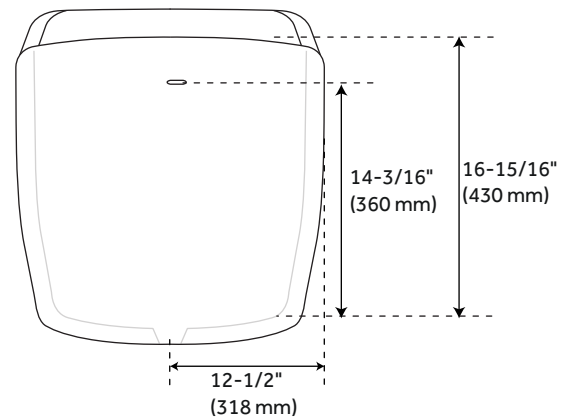

PAGE 5

60" SHEBA AIR TUB

ACRYLIC SLIPPER TUB

SKU: 925341

FEATURES

- Length: 60"
- Width: 28"
- Height: 28-3/4"
- Tub Interior Length: 38"
- Tub Interior Width: 15-3/4"
- Water Capacity (Gallons) With Overflow: 53
- Water Capacity (Gallons) Without Overflow: 61
- Water Depth To Overflow: 14-3/16"
- Water Depth To Rim: 16-15/16"
- Tub Weight Uncrated (lbs): 149
- Tub Weight Crated (lbs): 239

PRODUCT IMAGE

66" SHEBA AIR TUB

ACRYLIC SLIPPER TUB

SKU: 925341

FEATURES

- Length: 66"
- Width: 28"
- Height: 29"
- Tub Interior Length: 44"
- Tub Interior Width: 16"
- Water Capacity (Gallons) With Overflow: 60
- Water Capacity (Gallons) Without Overflow: 68
- Water Depth To Overflow: 14-3/16"
- Water Depth To Rim: 16-15/16"
- Tub Weight Uncrated (lbs): 173
- Tub Weight Crated (lbs): 263

PRODUCT IMAGE

71" SHEBA AIR TUB

ACRYLIC SLIPPER TUB

SKU: 925341

FEATURES

- Length: 71"
- Width: 28-1/4"
- Height: 29-1/8"
- Tub Interior Length: 49"
- Tub Interior Width: 17"
- Water Capacity (Gallons) With Overflow: 66
- Water Capacity (Gallons) Without Overflow: 73
- Water Depth To Overflow: 14-3/16"
- Water Depth To Rim: 16-15/16"
- Tub Weight Uncrated (lbs): 180
- Tub Weight Crated (lbs): 270

PRODUCT IMAGE

All dimensions and specifications are nominal and may vary. Use actual products for accuracy in critical situations.

PAGE 8