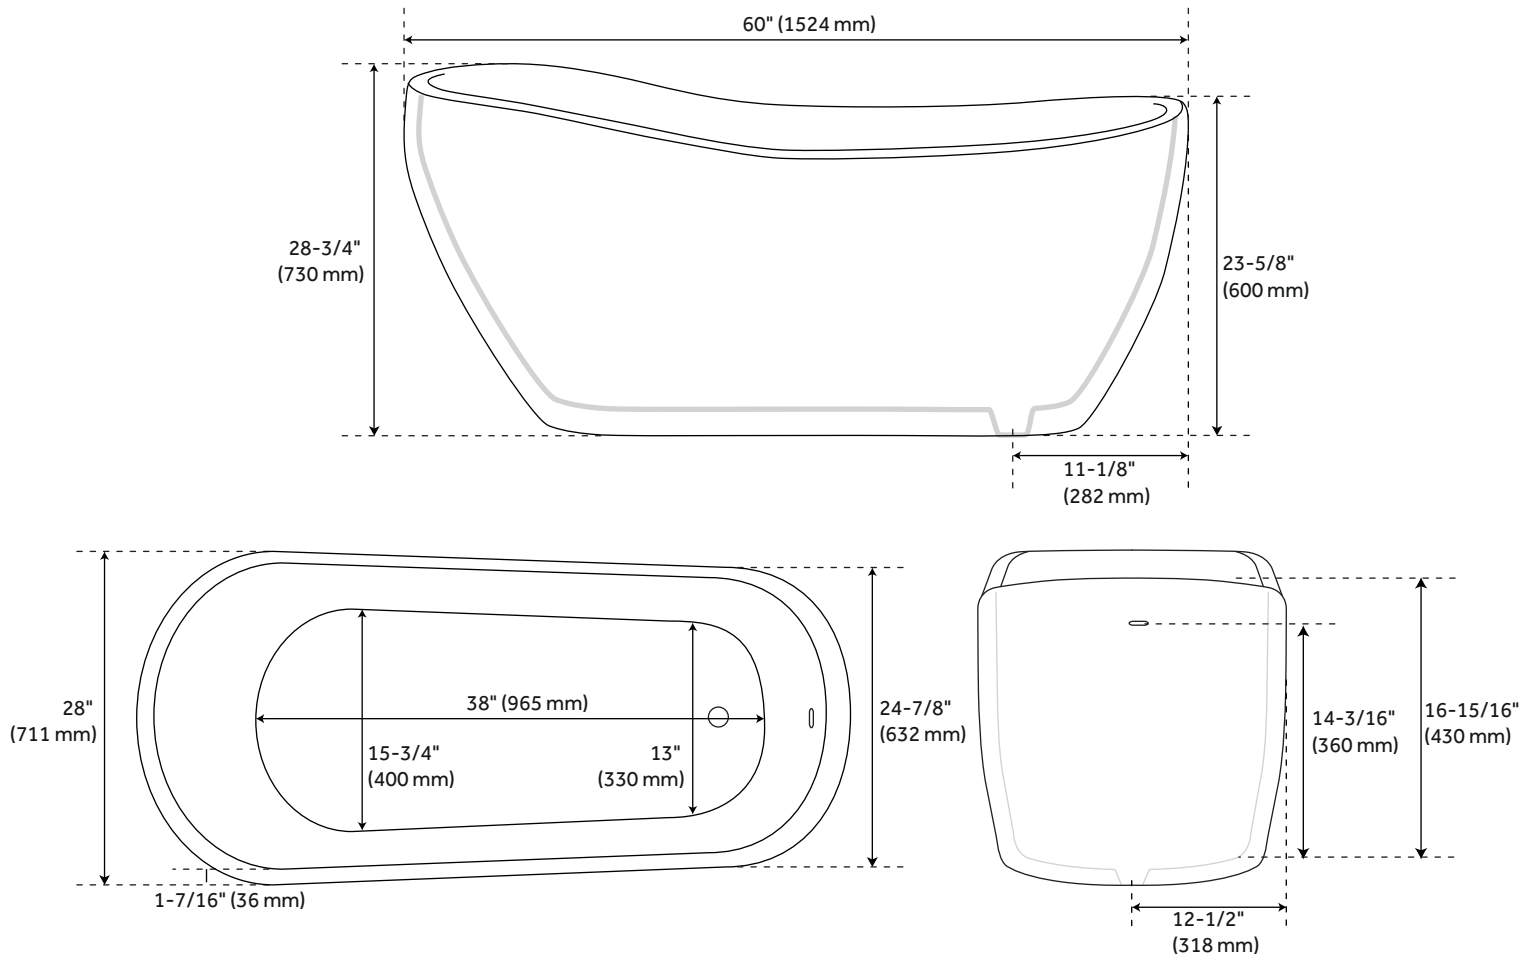

CONTENTS

60" TUB	PAGE 2
66" TUB	PAGE 3
71" TUB	PAGE 4
AIR TUB	PAGE 5
60" AIR TUB	PAGE 6
66" AIR TUB	PAGE 7
71" AIR TUB	PAGE 8

REVISED 03/04/2021

60" SHEBA

ACRYLIC SLIPPER TUB

SKU: 925341

FEATURES

- Length: 60"
- Width: 28"
- Height: 28-3/4"
- Tub Interior Length: 38"
- Tub Interior Width: 15-3/4"
- Water Capacity (Gallons) With Overflow: 53
- Water Capacity (Gallons) Without Overflow: 61
- Water Depth To Overflow: 14-3/16"
- Water Depth To Rim: 16-15/16"
- Tub Weight Uncrated (lbs): 108
- Tub Weight Crated (lbs): 198

PRODUCT IMAGE

All dimensions and specifications are nominal and may vary. Use actual products for accuracy in critical situations.

PAGE 2

66" SHEBA

ACRYLIC SLIPPER TUB

SKU: 925341

FEATURES

- Length: 66"
- Width: 28"
- Height: 29"
- Tub Interior Length: 44"
- Tub Interior Width: 16"
- Water Capacity (Gallons) With Overflow: 60
- Water Capacity (Gallons) Without Overflow: 68
- Water Depth To Overflow: 14-3/16"
- Water Depth To Rim: 16-15/16"
- Tub Weight Uncrated (lbs): 112
- Tub Weight Crated (lbs): 202

PRODUCT IMAGE

71" SHEBA

ACRYLIC SLIPPER TUB

SKU: 925341

FEATURES

- Length: 71"
- Width: 28-1/4"
- Height: 29-1/8"
- Tub Interior Length: 49"
- Tub Interior Width: 17"
- Water Capacity (Gallons) With Overflow: 66
- Water Capacity (Gallons) Without Overflow: 73
- Water Depth To Overflow: 14-3/16"
- Water Depth To Rim: 16-15/16"
- Tub Weight Uncrated (lbs): 120
- Tub Weight Crated (lbs): 210