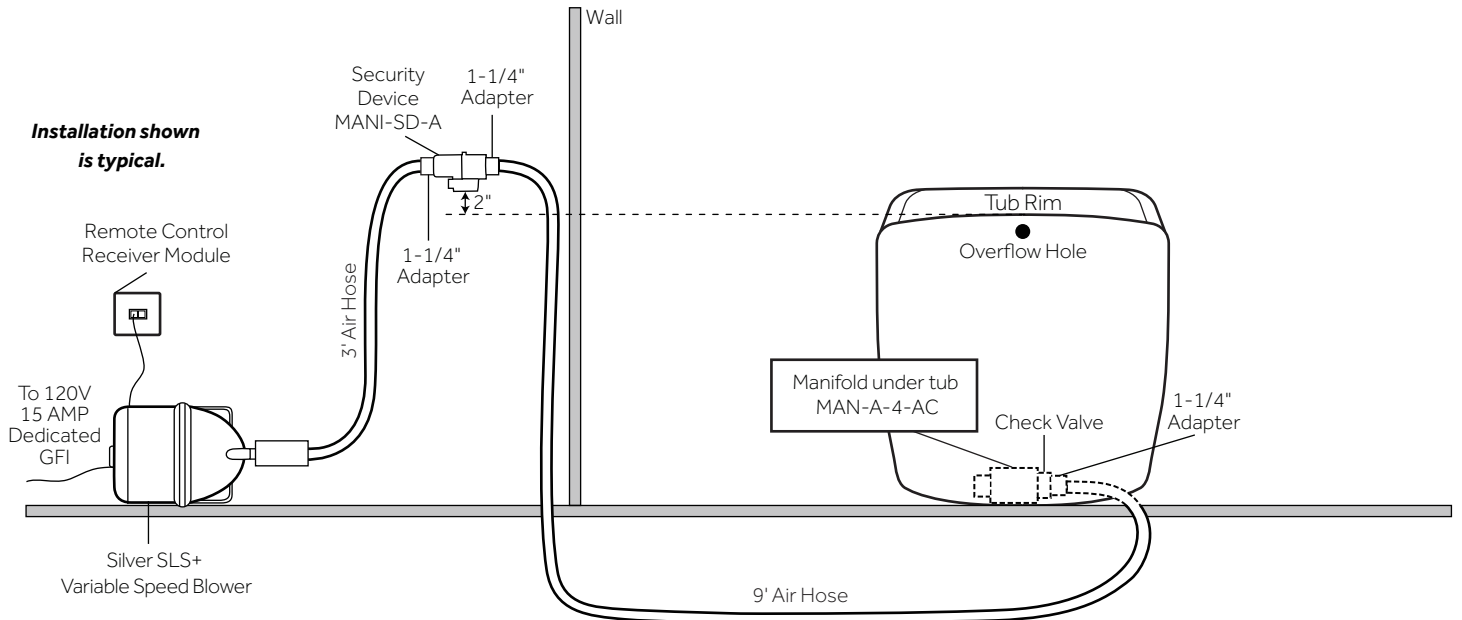

INSTALLATION

Install blower behind a wall (with an access panel) or in a closet. Blower can also be installed under floor. Ensure the security device, MANI-SD-A, is at least:

- 2" Above the tub rim

Security device and hose can be mounted in wall

REMOTE CONTROL

- CG+/RTC-SENSOR-WP
- 12 – 15 YEAR BATTERY LIFE

INSIDE OF BATH

- (12) MAXI AIR JETS WITH 24 OPENINGS

ELBOWS FOR AIR JETS

TEES FOR AIR JETS

All dimensions and specifications are nominal and may vary. Use actual products for accuracy in critical situations.

PAGE 5

60" SHEBA AIR TUB

ACRYLIC SLIPPER TUB

SKU: 925341

FEATURES

- Length: 60"
- Width: 28"
- Height: 28-3/4"
- Tub Interior Length: 38"
- Tub Interior Width: 15-3/4"
- Water Capacity (Gallons) With Overflow: 53
- Water Capacity (Gallons) Without Overflow: 61
- Water Depth To Overflow: 14-3/16"
- Water Depth To Rim: 16-15/16"
- Tub Weight Uncrated (lbs): 149
- Tub Weight Crated (lbs): 239

PRODUCT IMAGE

66" SHEBA AIR TUB

ACRYLIC SLIPPER TUB

SKU: 925341

FEATURES

- Length: 66"
- Width: 28"
- Height: 29"
- Tub Interior Length: 44"
- Tub Interior Width: 16"
- Water Capacity (Gallons) With Overflow: 60
- Water Capacity (Gallons) Without Overflow: 68
- Water Depth To Overflow: 14-3/16"
- Water Depth To Rim: 16-15/16"
- Tub Weight Uncrated (lbs): 173
- Tub Weight Crated (lbs): 263