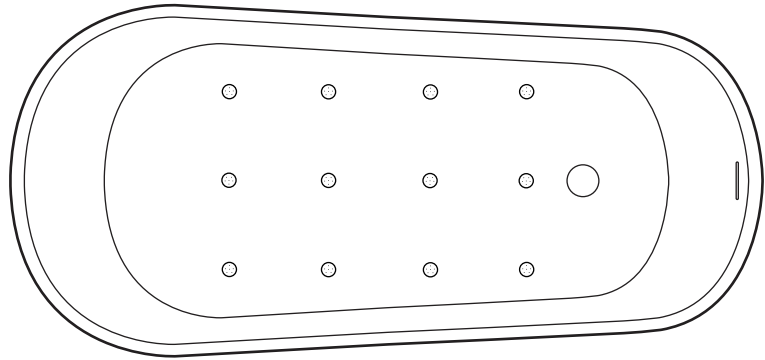

REMOTE CONTROL

- CG+/RTC-SENSOR-WP
- 12 – 15 YEAR BATTERY LIFE

INSIDE OF BATH

- (12) MAXI AIR JETS WITH 24 OPENINGS

ELBOWS FOR AIR JETS

TEES FOR AIR JETS

All dimensions and specifications are nominal and may vary. Use actual products for accuracy in critical situations.

PAGE 5

60" SHEBA AIR TUB

ACRYLIC SLIPPER TUB

SKU: 925341

FEATURES

- Length: 60"
- Width: 28"
- Height: 28-3/4"
- Tub Interior Length: 38"
- Tub Interior Width: 15-3/4"
- Water Capacity (Gallons) With Overflow: 53
- Water Capacity (Gallons) Without Overflow: 61
- Water Depth To Overflow: 14-3/16"
- Water Depth To Rim: 16-15/16"
- Tub Weight Uncrated (lbs): 149
- Tub Weight Crated (lbs): 239

PRODUCT IMAGE

66" SHEBA AIR TUB

ACRYLIC SLIPPER TUB

SKU: 925341

FEATURES

- Length: 66"
- Width: 28"
- Height: 29"
- Tub Interior Length: 44"
- Tub Interior Width: 16"
- Water Capacity (Gallons) With Overflow: 60
- Water Capacity (Gallons) Without Overflow: 68
- Water Depth To Overflow: 14-3/16"
- Water Depth To Rim: 16-15/16"
- Tub Weight Uncrated (lbs): 173
- Tub Weight Crated (lbs): 263