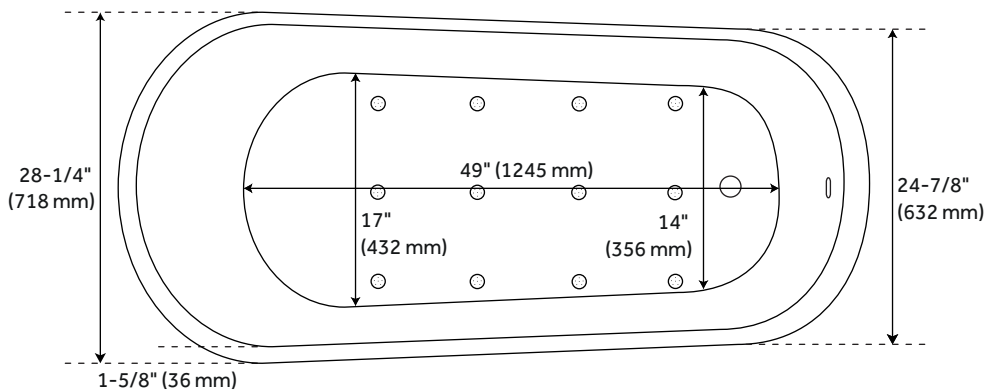

PAGE 5

60" SHEBA AIR TUB

ACRYLIC SLIPPER TUB

SKU: 925341

FEATURES

- Length: 60"
- Width: 28"
- Height: 28-3/4"
- Tub Interior Length: 38"
- Tub Interior Width: 15-3/4"
- Water Capacity (Gallons) With Overflow: 53
- Water Capacity (Gallons) Without Overflow: 61
- Water Depth To Overflow: 14-3/16"
- Water Depth To Rim: 16-15/16"
- Tub Weight Uncrated (lbs): 149
- Tub Weight Crated (lbs): 239

PRODUCT IMAGE

66" SHEBA AIR TUB

ACRYLIC SLIPPER TUB

SKU: 925341

FEATURES

- Length: 66"
- Width: 28"
- Height: 29"
- Tub Interior Length: 44"
- Tub Interior Width: 16"
- Water Capacity (Gallons) With Overflow: 60
- Water Capacity (Gallons) Without Overflow: 68
- Water Depth To Overflow: 14-3/16"
- Water Depth To Rim: 16-15/16"
- Tub Weight Uncrated (lbs): 173
- Tub Weight Crated (lbs): 263

PRODUCT IMAGE

71" SHEBA AIR TUB

ACRYLIC SLIPPER TUB

SKU: 925341

FEATURES

- Length: 71"
- Width: 28-1/4"
- Height: 29-1/8"
- Tub Interior Length: 49"
- Tub Interior Width: 17"
- Water Capacity (Gallons) With Overflow: 66
- Water Capacity (Gallons) Without Overflow: 73
- Water Depth To Overflow: 14-3/16"
- Water Depth To Rim: 16-15/16"
- Tub Weight Uncrated (lbs): 180
- Tub Weight Crated (lbs): 270

PRODUCT IMAGE

All dimensions and specifications are nominal and may vary. Use actual products for accuracy in critical situations.

PAGE 8