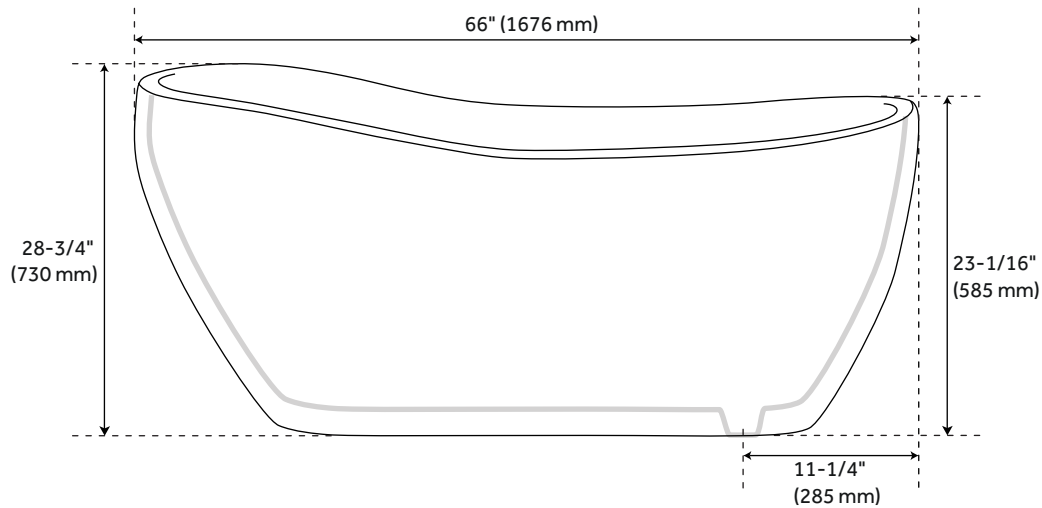

CONTENTS

60" TUB	PAGE 2
66" TUB	PAGE 3
71" TUB	PAGE 4
AIR TUB	PAGE 5
60" AIR TUB	PAGE 6
66" AIR TUB	PAGE 7
71" AIR TUB	PAGE 8

REVISED 03/04/2021

60" SHEBA

ACRYLIC SLIPPER TUB

SKU: 925341

FEATURES

- Length: 60"
- Width: 28"
- Height: 28-3/4"
- Tub Interior Length: 38"
- Tub Interior Width: 15-3/4"
- Water Capacity (Gallons) With Overflow: 53
- Water Capacity (Gallons) Without Overflow: 61
- Water Depth To Overflow: 14-3/16"
- Water Depth To Rim: 16-15/16"
- Tub Weight Uncrated (lbs): 108
- Tub Weight Crated (lbs): 198

PRODUCT IMAGE

All dimensions and specifications are nominal and may vary. Use actual products for accuracy in critical situations.

PAGE 2

66" SHEBA

ACRYLIC SLIPPER TUB

SKU: 925341

FEATURES

- Length: 66"
- Width: 28"
- Height: 29"
- Tub Interior Length: 44"
- Tub Interior Width: 16"
- Water Capacity (Gallons) With Overflow: 60
- Water Capacity (Gallons) Without Overflow: 68
- Water Depth To Overflow: 14-3/16"
- Water Depth To Rim: 16-15/16"
- Tub Weight Uncrated (lbs): 112
- Tub Weight Crated (lbs): 202

PRODUCT IMAGE

71" SHEBA

ACRYLIC SLIPPER TUB

SKU: 925341

FEATURES

- Length: 71"
- Width: 28-1/4"
- Height: 29-1/8"
- Tub Interior Length: 49"
- Tub Interior Width: 17"
- Water Capacity (Gallons) With Overflow: 66
- Water Capacity (Gallons) Without Overflow: 73
- Water Depth To Overflow: 14-3/16"
- Water Depth To Rim: 16-15/16"
- Tub Weight Uncrated (lbs): 120
- Tub Weight Crated (lbs): 210

PAGE 5

60" SHEBA AIR TUB

ACRYLIC SLIPPER TUB

SKU: 925341

FEATURES

- Length: 60"
- Width: 28"
- Height: 28-3/4"
- Tub Interior Length: 38"
- Tub Interior Width: 15-3/4"
- Water Capacity (Gallons) With Overflow: 53
- Water Capacity (Gallons) Without Overflow: 61
- Water Depth To Overflow: 14-3/16"
- Water Depth To Rim: 16-15/16"
- Tub Weight Uncrated (lbs): 149
- Tub Weight Crated (lbs): 239