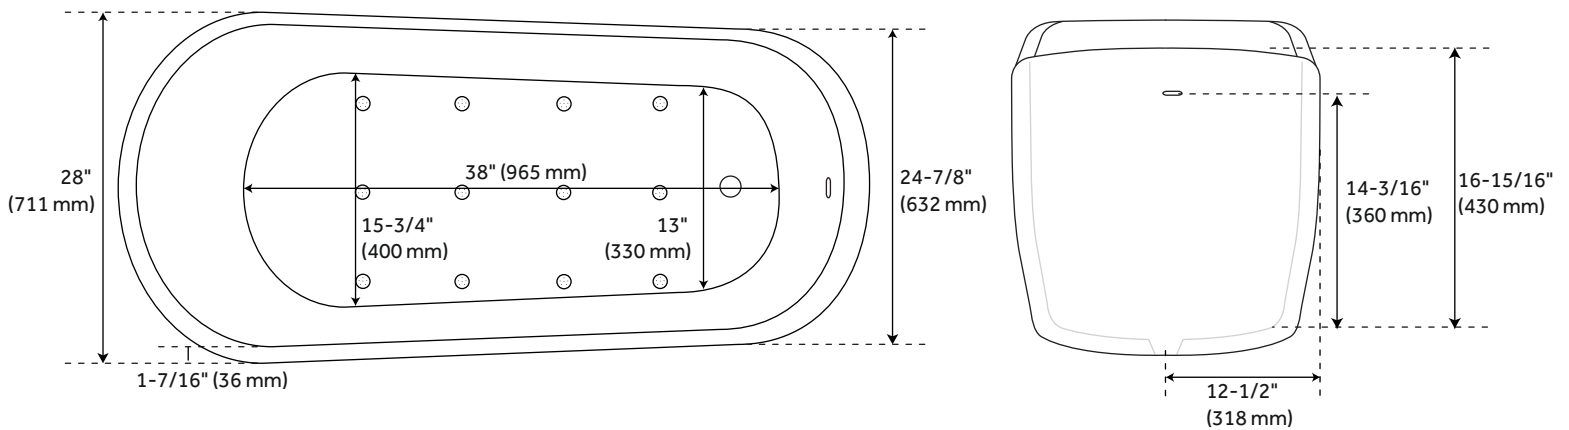

PRODUCT IMAGE

All dimensions and specifications are nominal and may vary. Use actual products for accuracy in critical situations.

PAGE 2

66" SHEBA

ACRYLIC SLIPPER TUB

SKU: 925341

FEATURES

- Length: 66"
- Width: 28"
- Height: 29"
- Tub Interior Length: 44"
- Tub Interior Width: 16"
- Water Capacity (Gallons) With Overflow: 60
- Water Capacity (Gallons) Without Overflow: 68
- Water Depth To Overflow: 14-3/16"
- Water Depth To Rim: 16-15/16"
- Tub Weight Uncrated (lbs): 112
- Tub Weight Crated (lbs): 202

REMOTE CONTROL

- CG+/RTC-SENSOR-WP
- 12 – 15 YEAR BATTERY LIFE

INSIDE OF BATH

- (12) MAXI AIR JETS WITH 24 OPENINGS

ELBOWS FOR AIR JETS

TEES FOR AIR JETS

All dimensions and specifications are nominal and may vary. Use actual products for accuracy in critical situations.

PAGE 5

60" SHEBA AIR TUB

ACRYLIC SLIPPER TUB

SKU: 925341

FEATURES

- Length: 60"
- Width: 28"
- Height: 28-3/4"
- Tub Interior Length: 38"
- Tub Interior Width: 15-3/4"
- Water Capacity (Gallons) With Overflow: 53
- Water Capacity (Gallons) Without Overflow: 61
- Water Depth To Overflow: 14-3/16"
- Water Depth To Rim: 16-15/16"
- Tub Weight Uncrated (lbs): 149
- Tub Weight Crated (lbs): 239

PRODUCT IMAGE

66" SHEBA AIR TUB

ACRYLIC SLIPPER TUB

SKU: 925341

FEATURES

- Length: 66"
- Width: 28"
- Height: 29"
- Tub Interior Length: 44"
- Tub Interior Width: 16"
- Water Capacity (Gallons) With Overflow: 60
- Water Capacity (Gallons) Without Overflow: 68
- Water Depth To Overflow: 14-3/16"
- Water Depth To Rim: 16-15/16"
- Tub Weight Uncrated (lbs): 173
- Tub Weight Crated (lbs): 263