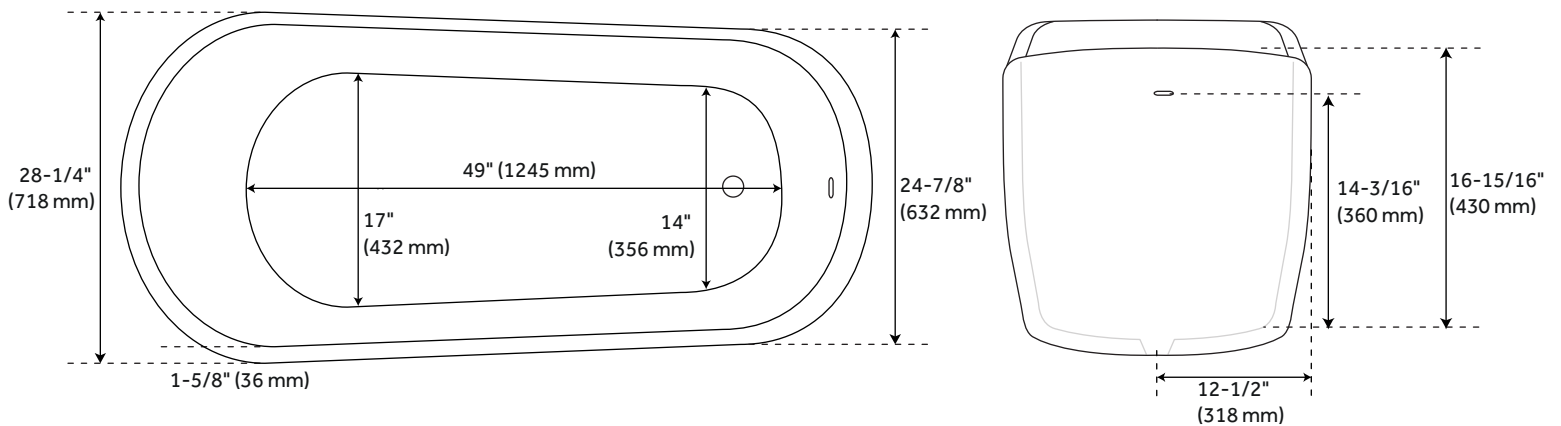

CONTENTS

60" TUB	PAGE 2
66" TUB	PAGE 3
71" TUB	PAGE 4
AIR TUB	PAGE 5
60" AIR TUB	PAGE 6
66" AIR TUB	PAGE 7
71" AIR TUB	PAGE 8

REVISED 03/04/2021

60" SHEBA

ACRYLIC SLIPPER TUB

SKU: 925341

FEATURES

- Length: 60"
- Width: 28"
- Height: 28-3/4"
- Tub Interior Length: 38"
- Tub Interior Width: 15-3/4"
- Water Capacity (Gallons) With Overflow: 53
- Water Capacity (Gallons) Without Overflow: 61
- Water Depth To Overflow: 14-3/16"
- Water Depth To Rim: 16-15/16"
- Tub Weight Uncrated (lbs): 108
- Tub Weight Crated (lbs): 198

PRODUCT IMAGE

All dimensions and specifications are nominal and may vary. Use actual products for accuracy in critical situations.

PAGE 2

66" SHEBA

ACRYLIC SLIPPER TUB

SKU: 925341

FEATURES

- Length: 66"
- Width: 28"
- Height: 29"
- Tub Interior Length: 44"
- Tub Interior Width: 16"
- Water Capacity (Gallons) With Overflow: 60
- Water Capacity (Gallons) Without Overflow: 68
- Water Depth To Overflow: 14-3/16"
- Water Depth To Rim: 16-15/16"
- Tub Weight Uncrated (lbs): 112
- Tub Weight Crated (lbs): 202

PRODUCT IMAGE

71" SHEBA

ACRYLIC SLIPPER TUB

SKU: 925341

FEATURES

- Length: 71"
- Width: 28-1/4"
- Height: 29-1/8"
- Tub Interior Length: 49"
- Tub Interior Width: 17"
- Water Capacity (Gallons) With Overflow: 66
- Water Capacity (Gallons) Without Overflow: 73
- Water Depth To Overflow: 14-3/16"
- Water Depth To Rim: 16-15/16"
- Tub Weight Uncrated (lbs): 120
- Tub Weight Crated (lbs): 210

PAGE 5

60" SHEBA AIR TUB

ACRYLIC SLIPPER TUB

SKU: 925341

FEATURES

- Length: 60"
- Width: 28"
- Height: 28-3/4"
- Tub Interior Length: 38"
- Tub Interior Width: 15-3/4"
- Water Capacity (Gallons) With Overflow: 53
- Water Capacity (Gallons) Without Overflow: 61
- Water Depth To Overflow: 14-3/16"
- Water Depth To Rim: 16-15/16"
- Tub Weight Uncrated (lbs): 149
- Tub Weight Crated (lbs): 239