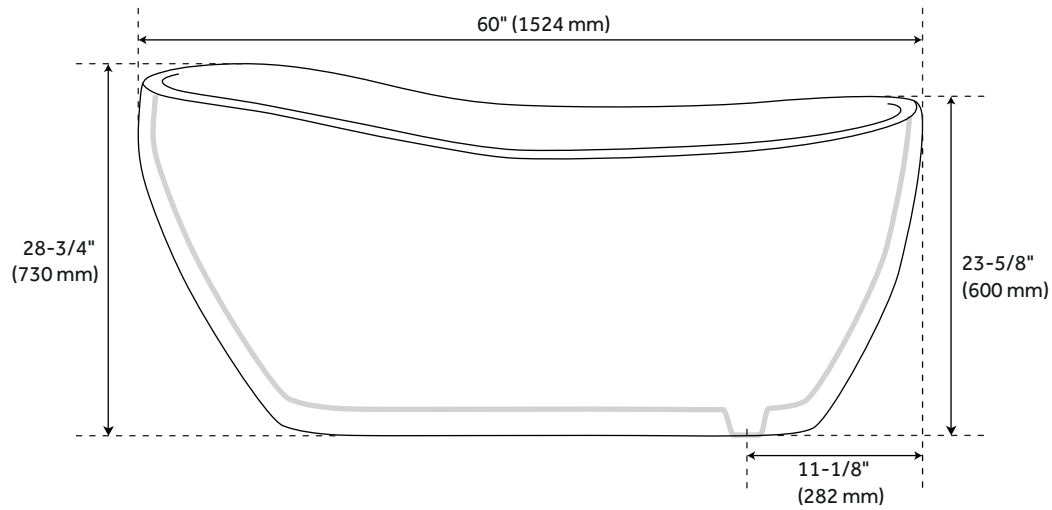

PRODUCT IMAGE

All dimensions and specifications are nominal and may vary. Use actual products for accuracy in critical situations.

PAGE 2

66" SHEBA

ACRYLIC SLIPPER TUB

SKU: 925341

FEATURES

- Length: 66"
- Width: 28"
- Height: 29"
- Tub Interior Length: 44"
- Tub Interior Width: 16"
- Water Capacity (Gallons) With Overflow: 60
- Water Capacity (Gallons) Without Overflow: 68
- Water Depth To Overflow: 14-3/16"
- Water Depth To Rim: 16-15/16"
- Tub Weight Uncrated (lbs): 112
- Tub Weight Crated (lbs): 202

REMOTE CONTROL

- CG+/RTC-SENSOR-WP
- 12 – 15 YEAR BATTERY LIFE

INSIDE OF BATH

- (12) MAXI AIR JETS WITH 24 OPENINGS

ELBOWS FOR AIR JETS

TEES FOR AIR JETS

All dimensions and specifications are nominal and may vary. Use actual products for accuracy in critical situations.

PAGE 5

60" SHEBA AIR TUB

ACRYLIC SLIPPER TUB

SKU: 925341

FEATURES

- Length: 60"
- Width: 28"
- Height: 28-3/4"
- Tub Interior Length: 38"
- Tub Interior Width: 15-3/4"
- Water Capacity (Gallons) With Overflow: 53
- Water Capacity (Gallons) Without Overflow: 61
- Water Depth To Overflow: 14-3/16"
- Water Depth To Rim: 16-15/16"
- Tub Weight Uncrated (lbs): 149
- Tub Weight Crated (lbs): 239

PRODUCT IMAGE

66" SHEBA AIR TUB

ACRYLIC SLIPPER TUB

SKU: 925341

FEATURES

- Length: 66"
- Width: 28"
- Height: 29"
- Tub Interior Length: 44"
- Tub Interior Width: 16"
- Water Capacity (Gallons) With Overflow: 60
- Water Capacity (Gallons) Without Overflow: 68
- Water Depth To Overflow: 14-3/16"
- Water Depth To Rim: 16-15/16"
- Tub Weight Uncrated (lbs): 173
- Tub Weight Crated (lbs): 263