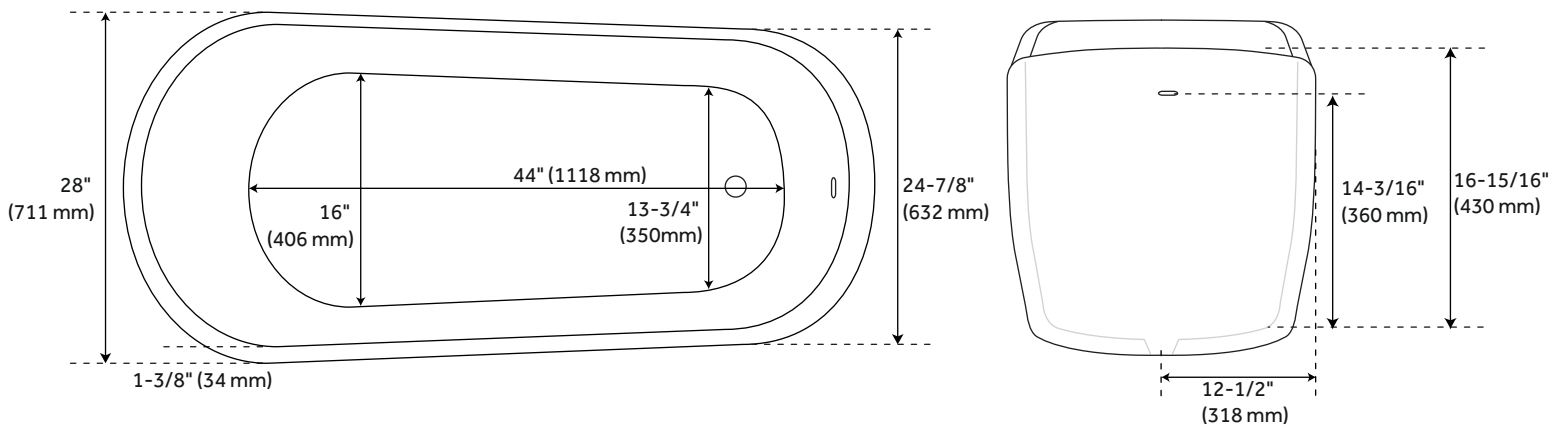

CONTENTS

60" TUB	PAGE 2
66" TUB	PAGE 3
71" TUB	PAGE 4
AIR TUB	PAGE 5
60" AIR TUB	PAGE 6
66" AIR TUB	PAGE 7
71" AIR TUB	PAGE 8

REVISED 03/04/2021

60" SHEBA

ACRYLIC SLIPPER TUB

SKU: 925341

FEATURES

- Length: 60"
- Width: 28"
- Height: 28-3/4"
- Tub Interior Length: 38"
- Tub Interior Width: 15-3/4"
- Water Capacity (Gallons) With Overflow: 53
- Water Capacity (Gallons) Without Overflow: 61
- Water Depth To Overflow: 14-3/16"
- Water Depth To Rim: 16-15/16"
- Tub Weight Uncrated (lbs): 108
- Tub Weight Crated (lbs): 198

PRODUCT IMAGE

All dimensions and specifications are nominal and may vary. Use actual products for accuracy in critical situations.

PAGE 2

66" SHEBA

ACRYLIC SLIPPER TUB

SKU: 925341

FEATURES

- Length: 66"
- Width: 28"
- Height: 29"
- Tub Interior Length: 44"
- Tub Interior Width: 16"
- Water Capacity (Gallons) With Overflow: 60
- Water Capacity (Gallons) Without Overflow: 68
- Water Depth To Overflow: 14-3/16"
- Water Depth To Rim: 16-15/16"
- Tub Weight Uncrated (lbs): 112
- Tub Weight Crated (lbs): 202

PRODUCT IMAGE

71" SHEBA

ACRYLIC SLIPPER TUB

SKU: 925341

FEATURES

- Length: 71"
- Width: 28-1/4"
- Height: 29-1/8"
- Tub Interior Length: 49"
- Tub Interior Width: 17"
- Water Capacity (Gallons) With Overflow: 66
- Water Capacity (Gallons) Without Overflow: 73
- Water Depth To Overflow: 14-3/16"
- Water Depth To Rim: 16-15/16"
- Tub Weight Uncrated (lbs): 120
- Tub Weight Crated (lbs): 210

PAGE 5

60" SHEBA AIR TUB

ACRYLIC SLIPPER TUB

SKU: 925341

FEATURES

- Length: 60"
- Width: 28"
- Height: 28-3/4"
- Tub Interior Length: 38"
- Tub Interior Width: 15-3/4"
- Water Capacity (Gallons) With Overflow: 53
- Water Capacity (Gallons) Without Overflow: 61
- Water Depth To Overflow: 14-3/16"
- Water Depth To Rim: 16-15/16"
- Tub Weight Uncrated (lbs): 149
- Tub Weight Crated (lbs): 239