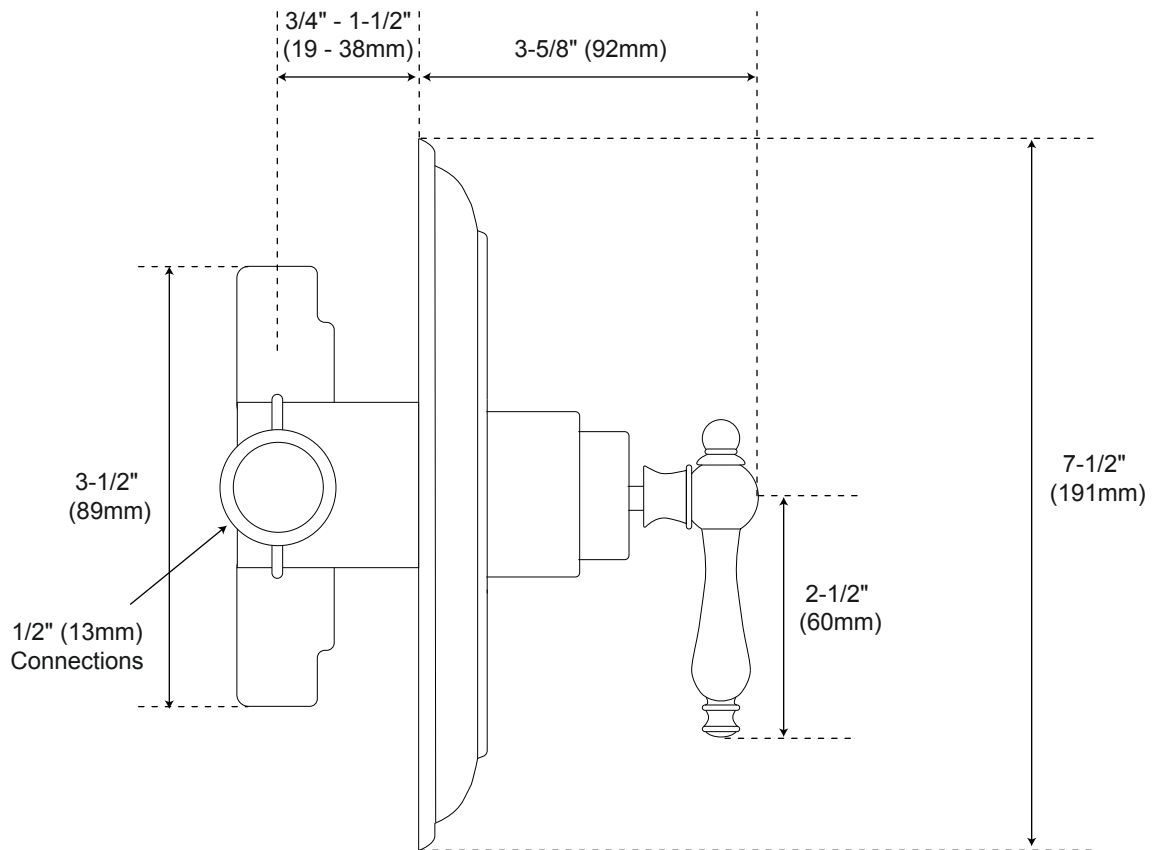

GLENLEY PRESSURE BALANCE SHOWER SYSTEM DUAL SHOWER HEAD - LUXURY HAND SHOWER LEVER HANDLE

SPECIFICATIONS

CONTENTS

Shower Valve.....	2
Diverter.....	3
Wall Shower Head.....	4
Overhead Shower Head.....	5
Hand Shower.....	6

Shower Valve

Side

All product dimensions are nominal.

Diverter

Side

All product dimensions are nominal.

Wall Shower Head

Side

All product dimensions are nominal.

Overhead Shower Head

Side

All product dimensions are nominal.

Handshower

Front

Side

All product dimensions are nominal.

All product dimensions are nominal.