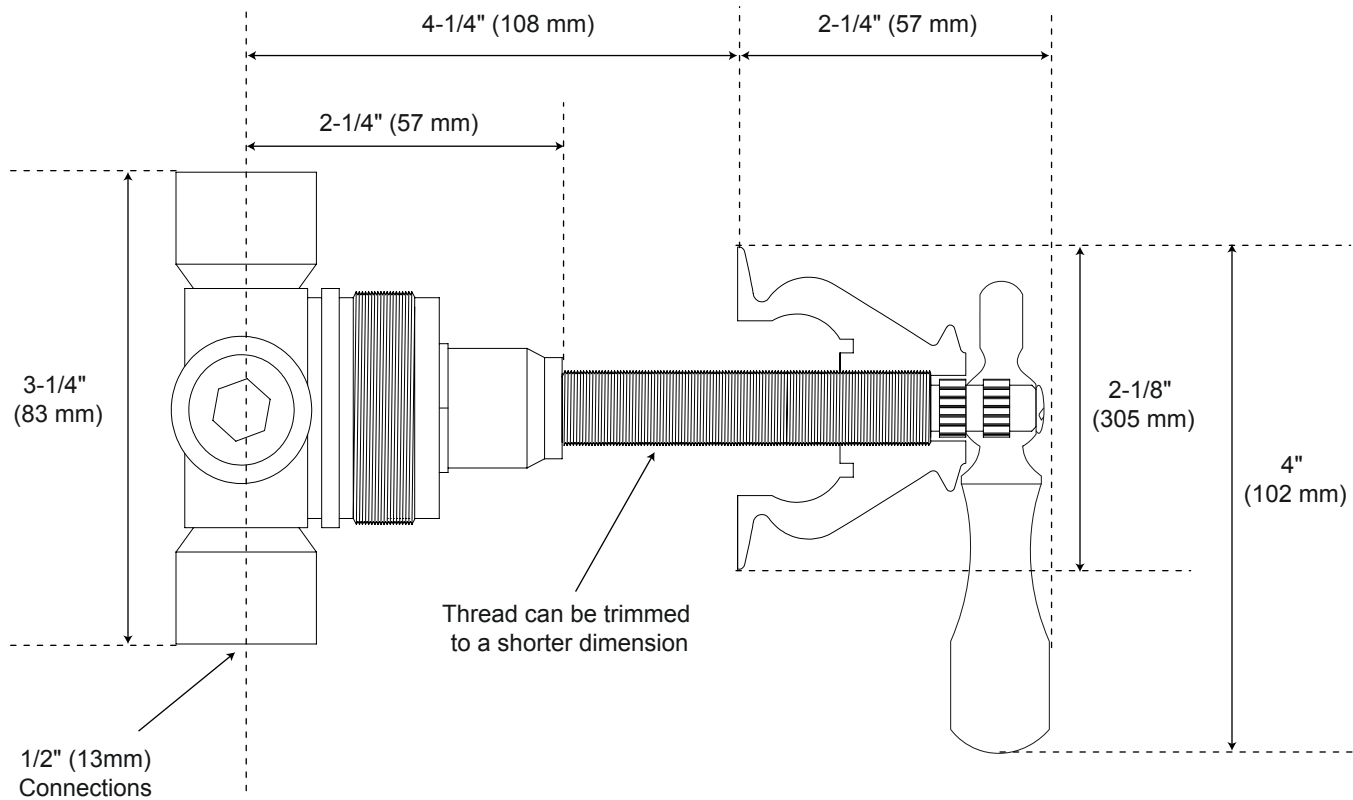

GLENLEY PRESSURE BALANCE SHOWER SYSTEM DUAL SHOWER HEAD - LUXURY HAND SHOWER LEVER HANDLE

SPECIFICATIONS

CONTENTS

Shower Valve.....	2
Diverter.....	3
Wall Shower Head.....	4
Overhead Shower Head.....	5
Hand Shower.....	6

Shower Valve

Side

All product dimensions are nominal.

Diverter

Side

All product dimensions are nominal.

Wall Shower Head

Side

All product dimensions are nominal.

Overhead Shower Head

Side

All product dimensions are nominal.

Handshower

Front

Side

All product dimensions are nominal.

All product dimensions are nominal.