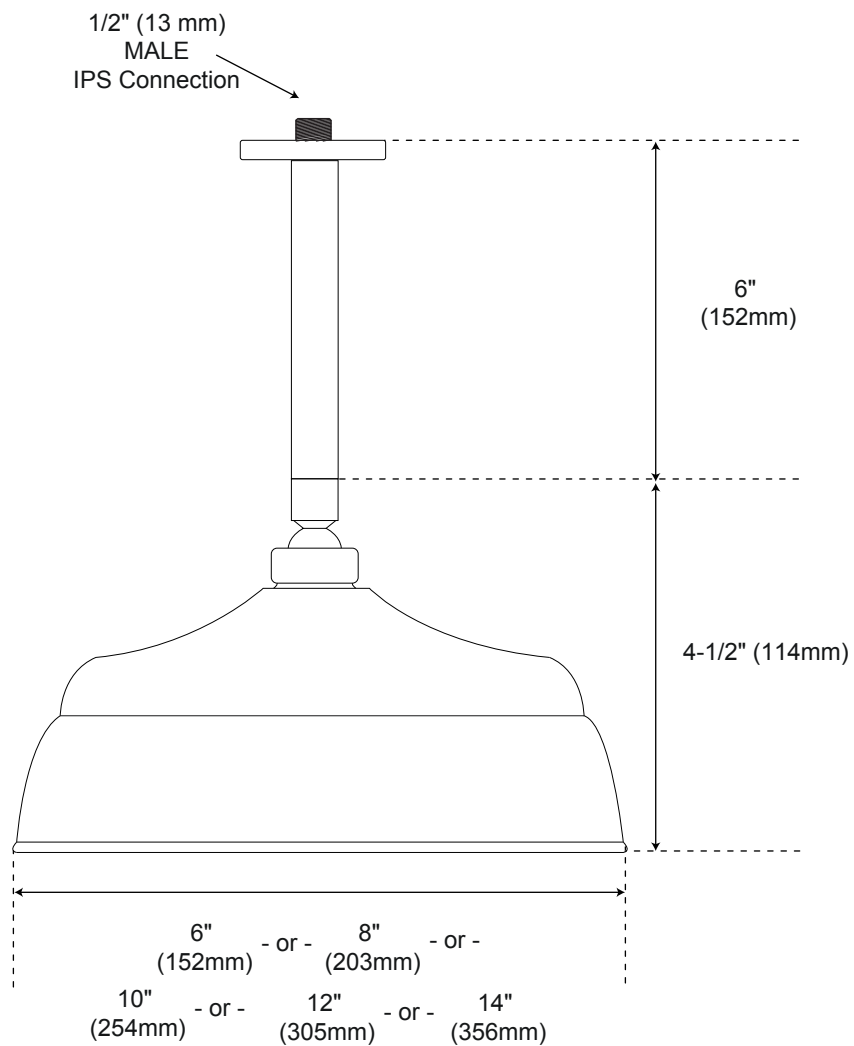

GLENLEY PRESSURE BALANCE SHOWER SYSTEM DUAL SHOWER HEAD - LUXURY HAND SHOWER LEVER HANDLE

SPECIFICATIONS

CONTENTS

Shower Valve.....	2
Diverter.....	3
Wall Shower Head.....	4
Overhead Shower Head.....	5
Hand Shower.....	6

Shower Valve

Side

All product dimensions are nominal.

Diverter

Side

All product dimensions are nominal.

Wall Shower Head

Side

All product dimensions are nominal.

Overhead Shower Head

Side

All product dimensions are nominal.

Handshower

Front

Side

All product dimensions are nominal.

All product dimensions are nominal.