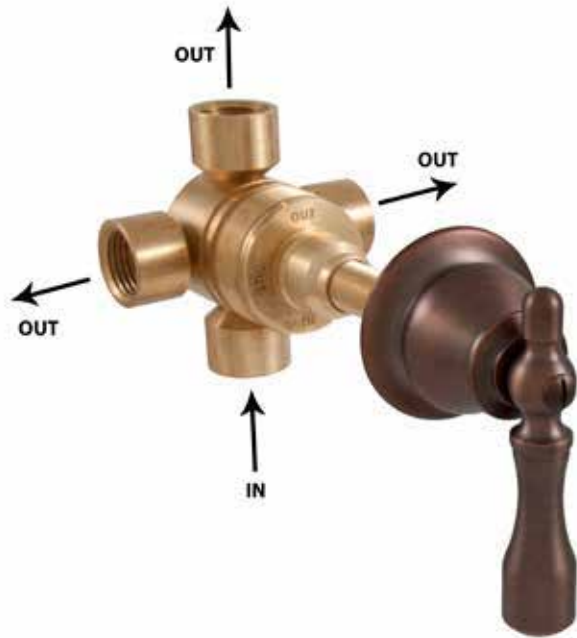

GLENLEY PRESSURE BALANCE SHOWER SYSTEM DUAL SHOWER HEAD - LUXURY HAND SHOWER LEVER HANDLE

SPECIFICATIONS

CONTENTS

Shower Valve.....	2
Diverter.....	3
Wall Shower Head.....	4
Overhead Shower Head.....	5
Hand Shower.....	6

Shower Valve

Side

All product dimensions are nominal.

Diverter

Side

All product dimensions are nominal.

Wall Shower Head

Side

All product dimensions are nominal.

Overhead Shower Head

Side

All product dimensions are nominal.

Handshower

Front

Side

All product dimensions are nominal.