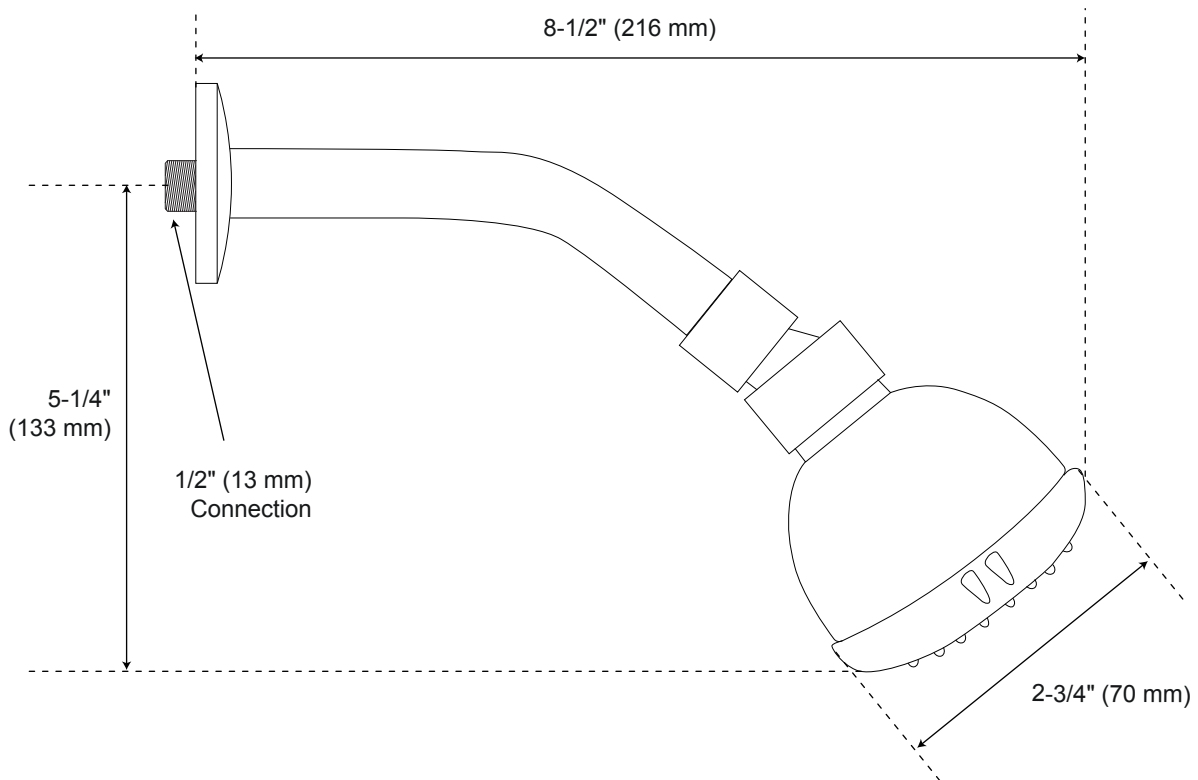

GLENLEY PRESSURE BALANCE SHOWER SYSTEM DUAL SHOWER HEAD - LUXURY HAND SHOWER LEVER HANDLE

SPECIFICATIONS

CONTENTS

Shower Valve.....	2
Diverter.....	3
Wall Shower Head.....	4
Overhead Shower Head.....	5
Hand Shower.....	6

Shower Valve

Side

All product dimensions are nominal.

Diverter

Side

All product dimensions are nominal.

Wall Shower Head

Side

All product dimensions are nominal.

Overhead Shower Head

Side

All product dimensions are nominal.

Handshower

Front

Side

All product dimensions are nominal.

All product dimensions are nominal.