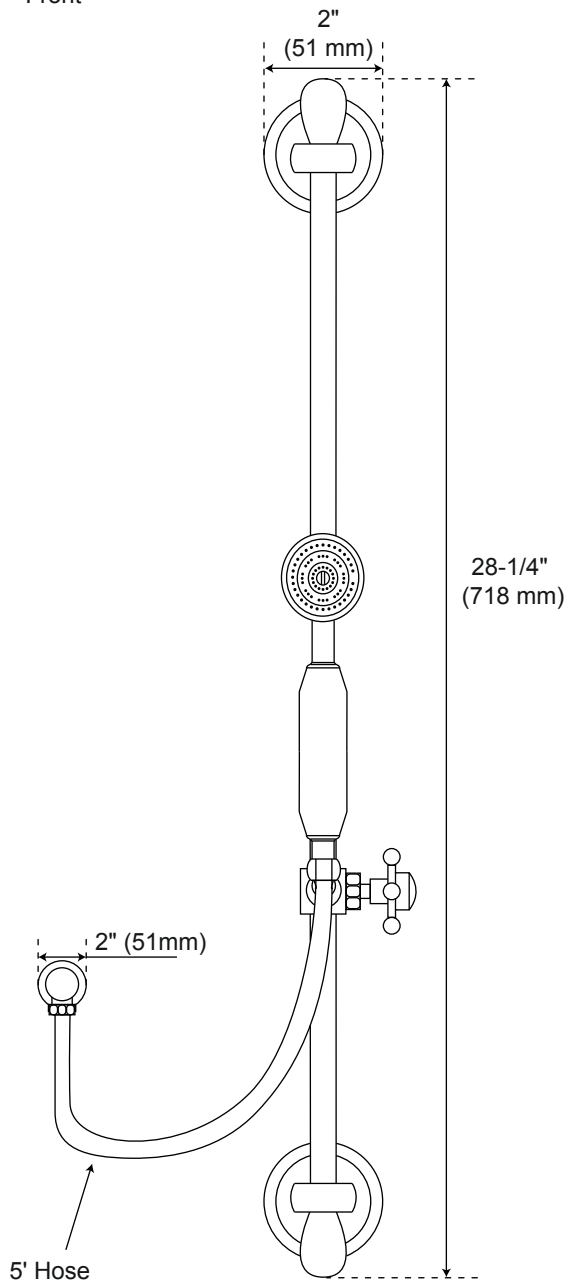

GLENLEY PRESSURE BALANCE SHOWER SYSTEM DUAL SHOWER HEAD - LUXURY HAND SHOWER LEVER HANDLE

SPECIFICATIONS

CONTENTS

Shower Valve.....	2
Diverter.....	3
Wall Shower Head.....	4
Overhead Shower Head.....	5
Hand Shower.....	6

Shower Valve

Side

All product dimensions are nominal.

Diverter

Side

All product dimensions are nominal.

Wall Shower Head

Side

All product dimensions are nominal.

Overhead Shower Head

Side

All product dimensions are nominal.

Handshower

Front

Side

All product dimensions are nominal.

All product dimensions are nominal.