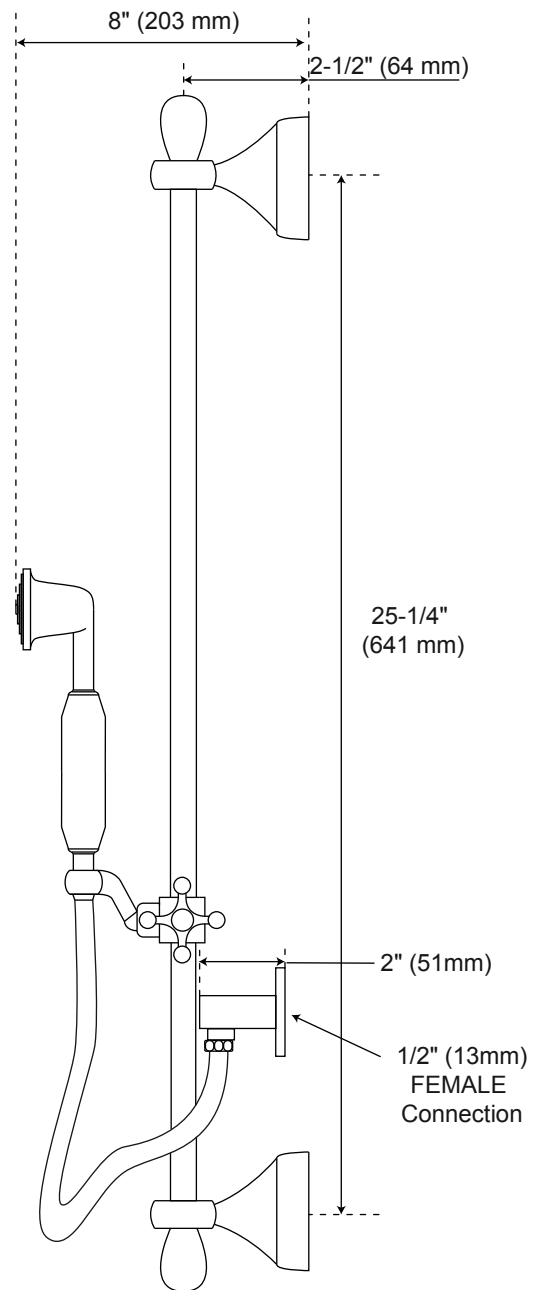

GLENLEY PRESSURE BALANCE SHOWER SYSTEM DUAL SHOWER HEAD - LUXURY HAND SHOWER LEVER HANDLE

SPECIFICATIONS

CONTENTS

Shower Valve.....	2
Diverter.....	3
Wall Shower Head.....	4
Overhead Shower Head.....	5
Hand Shower.....	6

Shower Valve

Side

All product dimensions are nominal.

Diverter

Side

All product dimensions are nominal.

Wall Shower Head

Side

All product dimensions are nominal.

Overhead Shower Head

Side

All product dimensions are nominal.

Handshower

Front

Side

All product dimensions are nominal.

All product dimensions are nominal.