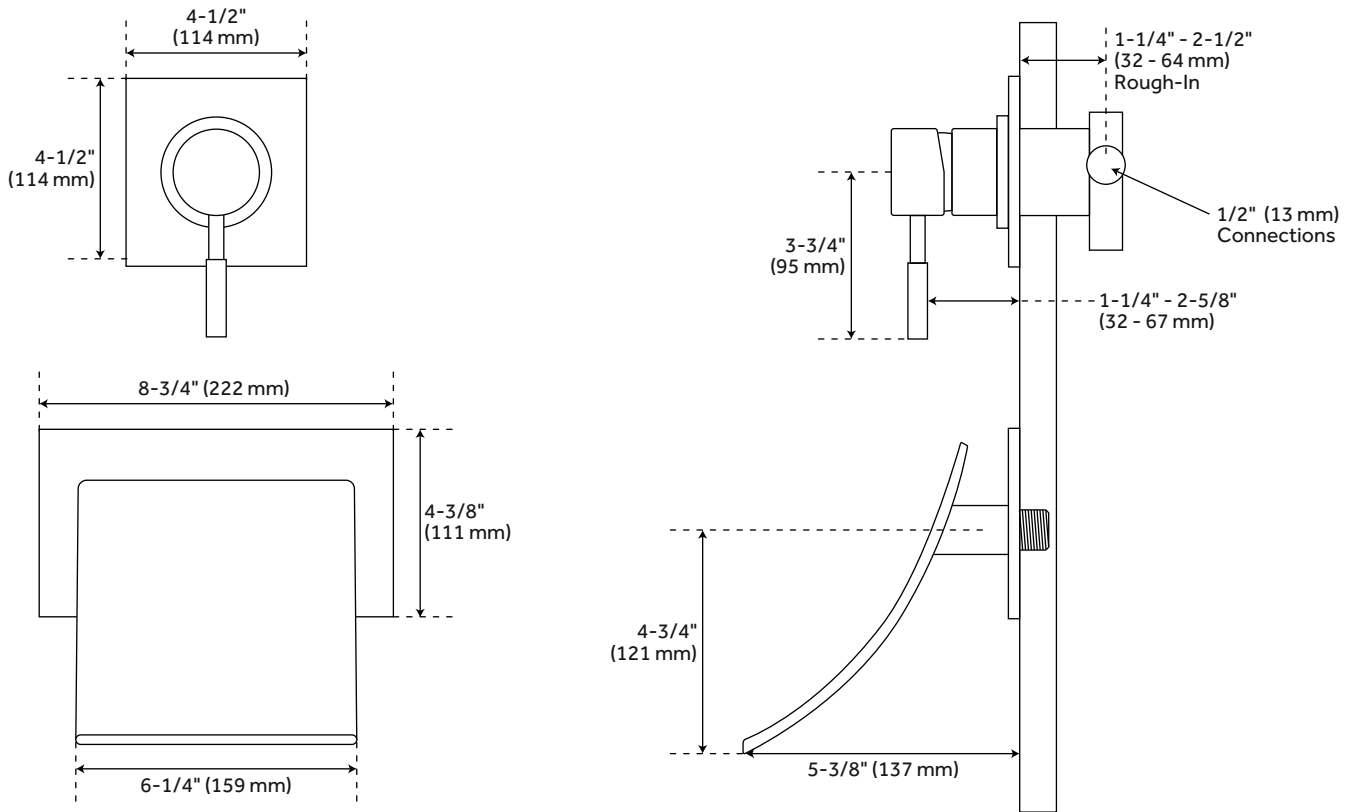

RESTON

WALL-MOUNT WATERFALL TUB FAUCET

SKU: 924618

FEATURES

Installation Type: Wall Mount
Design: Modern
Handle Type: Lever
Features: Waterfall
Material: Brass
Width: 8-3/4"
Height To Spout: 4-3/4"
Spout Reach: 5-3/8"
Spout Width: 6-1/4"
Handle Material: Brass
Hot and Cold Indicators: Yes
Ceramic Disc Cartridges: Yes
Spout Base Plate Width: 8-3/4"
Spout Base Plate Height: 4-3/8"
Handle Base Plate Width: 4-1/2"
Handle Base Plate Height: 4-1/2"