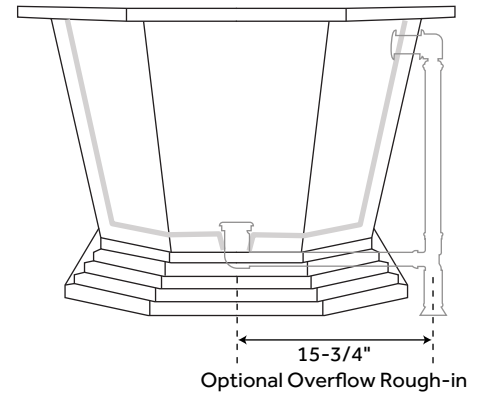

# 66" SELBY

### FEATURES

Features: Press & Seal Drain  
Overflow Hole: Optional  
Shape: Specialty  
Length: 66"  
Width: 34-1/2"  
Height: 23-3/4"  
Tub Interior Length: 51-1/2"  
Tub Interior Width: 21-3/4"  
Water Depth to Rim: 20"  
Water Depth To Overflow: 17-1/4"  
Exterior Treatment: Polished  
Interior Treatment: Polished  
Metal Gauge/Thickness: 16 Gauge  
Tap Deck: No  
Drain Included: Optional  
Drain Placement: Center  
Faucet Included: No  
Faucet Drillings: No Drillings  
Tub Weight Uncrated (lbs): 140  
Tub Weight Crated (lbs): 250