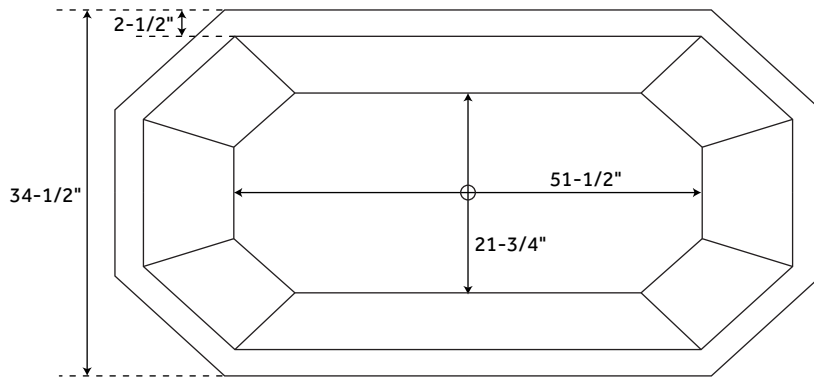

# 66" SELBY

### FEATURES

Features: Press & Seal Drain  
Overflow Hole: Optional  
Shape: Specialty  
Length: 66"  
Width: 34-1/2"  
Height: 23-3/4"  
Tub Interior Length: 51-1/2"  
Tub Interior Width: 21-3/4"  
Water Depth to Rim: 20"  
Water Depth To Overflow: 17-1/4"  
Exterior Treatment: Polished  
Interior Treatment: Polished  
Metal Gauge/Thickness: 16 Gauge  
Tap Deck: No  
Drain Included: Optional  
Drain Placement: Center  
Faucet Included: No  
Faucet Drillings: No Drillings  
Tub Weight Uncrated (lbs): 140  
Tub Weight Crated (lbs): 250