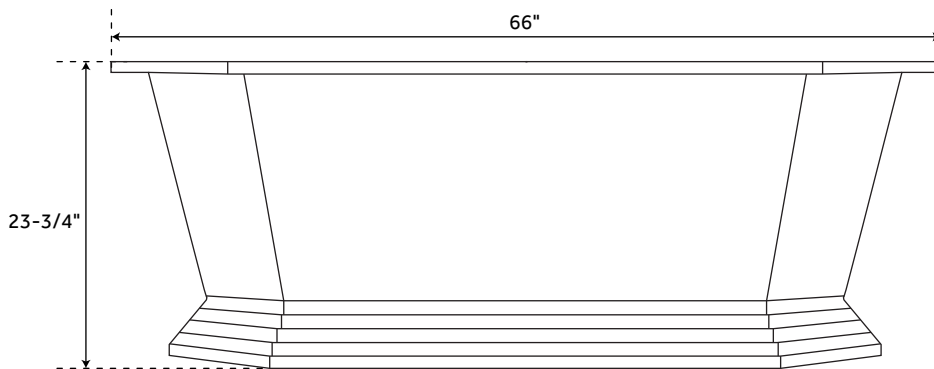

# 66" SELBY

### FEATURES

Features: Press & Seal Drain  
Overflow Hole: Optional  
Shape: Specialty  
Length: 66"  
Width: 34-1/2"  
Height: 23-3/4"  
Tub Interior Length: 51-1/2"  
Tub Interior Width: 21-3/4"  
Water Depth to Rim: 20"  
Water Depth To Overflow: 17-1/4"  
Exterior Treatment: Polished  
Interior Treatment: Polished  
Metal Gauge/Thickness: 16 Gauge  
Tap Deck: No  
Drain Included: Optional  
Drain Placement: Center  
Faucet Included: No  
Faucet Drillings: No Drillings  
Tub Weight Uncrated (lbs): 140  
Tub Weight Crated (lbs): 250