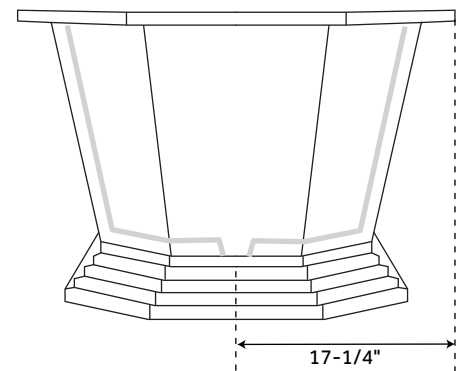

# 66" SELBY

### FEATURES

Features: Press & Seal Drain  
Overflow Hole: Optional  
Shape: Specialty  
Length: 66"  
Width: 34-1/2"  
Height: 23-3/4"  
Tub Interior Length: 51-1/2"  
Tub Interior Width: 21-3/4"  
Water Depth to Rim: 20"  
Water Depth To Overflow: 17-1/4"  
Exterior Treatment: Polished  
Interior Treatment: Polished  
Metal Gauge/Thickness: 16 Gauge  
Tap Deck: No  
Drain Included: Optional  
Drain Placement: Center  
Faucet Included: No  
Faucet Drillings: No Drillings  
Tub Weight Uncrated (lbs): 140  
Tub Weight Crated (lbs): 250