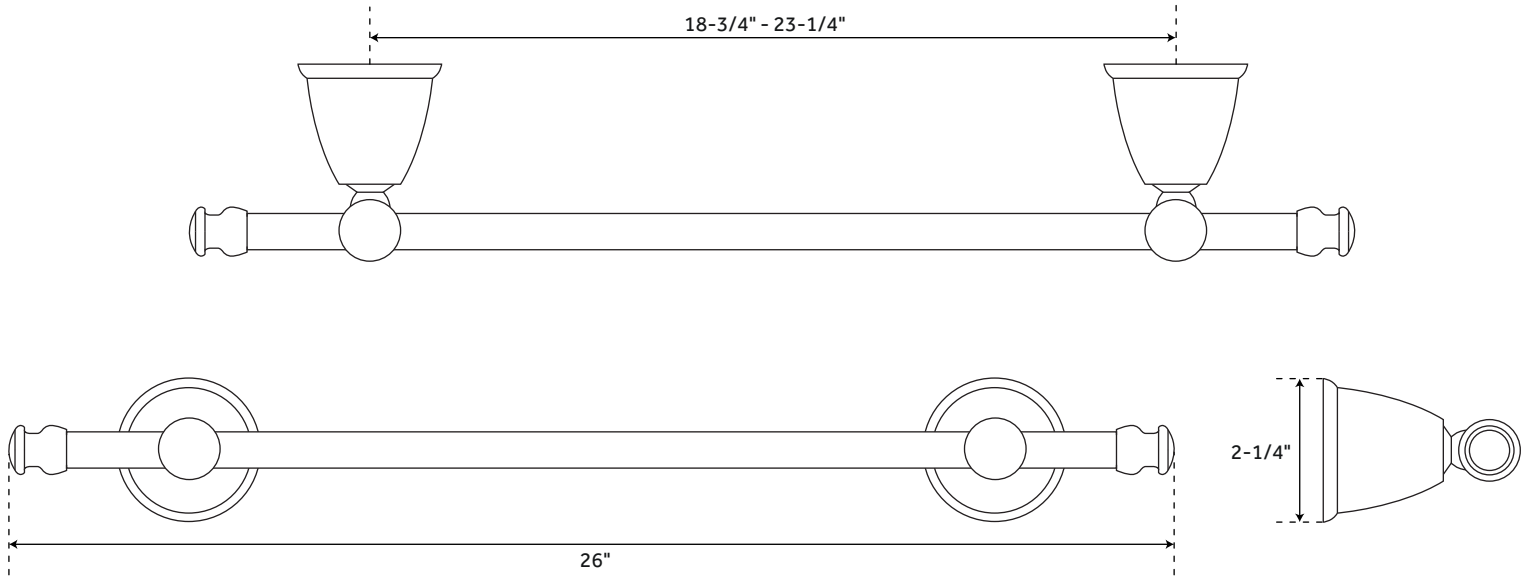

24" DOLCE

TOWEL BAR

SKU: 922940

FEATURES

Installation Type: Wall Mount
Design: Modern
Material: Brass
Length: 26"
Height: 2-1/4"
Base Plate Height: 2-1/4"
Mounting Hardware Included: Yes
Mounting Hardware Concealed: Yes
Assembly Required: No
Number of Rails: 1
Centers: 18-3/4" - 23-1/4"

SIGNATURE HARDWARE LIFETIME WARRANTY

See website for warranty information

All measurements are approximate. Measurements may vary +/- 1/2".

REVISED 01/29/2019