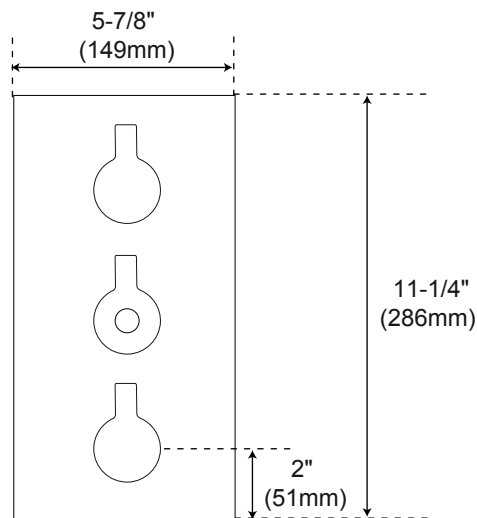

ISOLA THERMOSTATIC SHOWER SYSTEM WITH RAINFALL SHOWER HAND SHOWER

SPECIFICATIONS

CONTENTS

Diverter.....	2
Overhead Shower Head.....	3
Hand Shower.....	4

Diverter

Front

Side

All product dimensions are nominal.

Overhead Shower Head

Side

All product dimensions are nominal.

Handshower

Front

Side

All product dimensions are nominal.