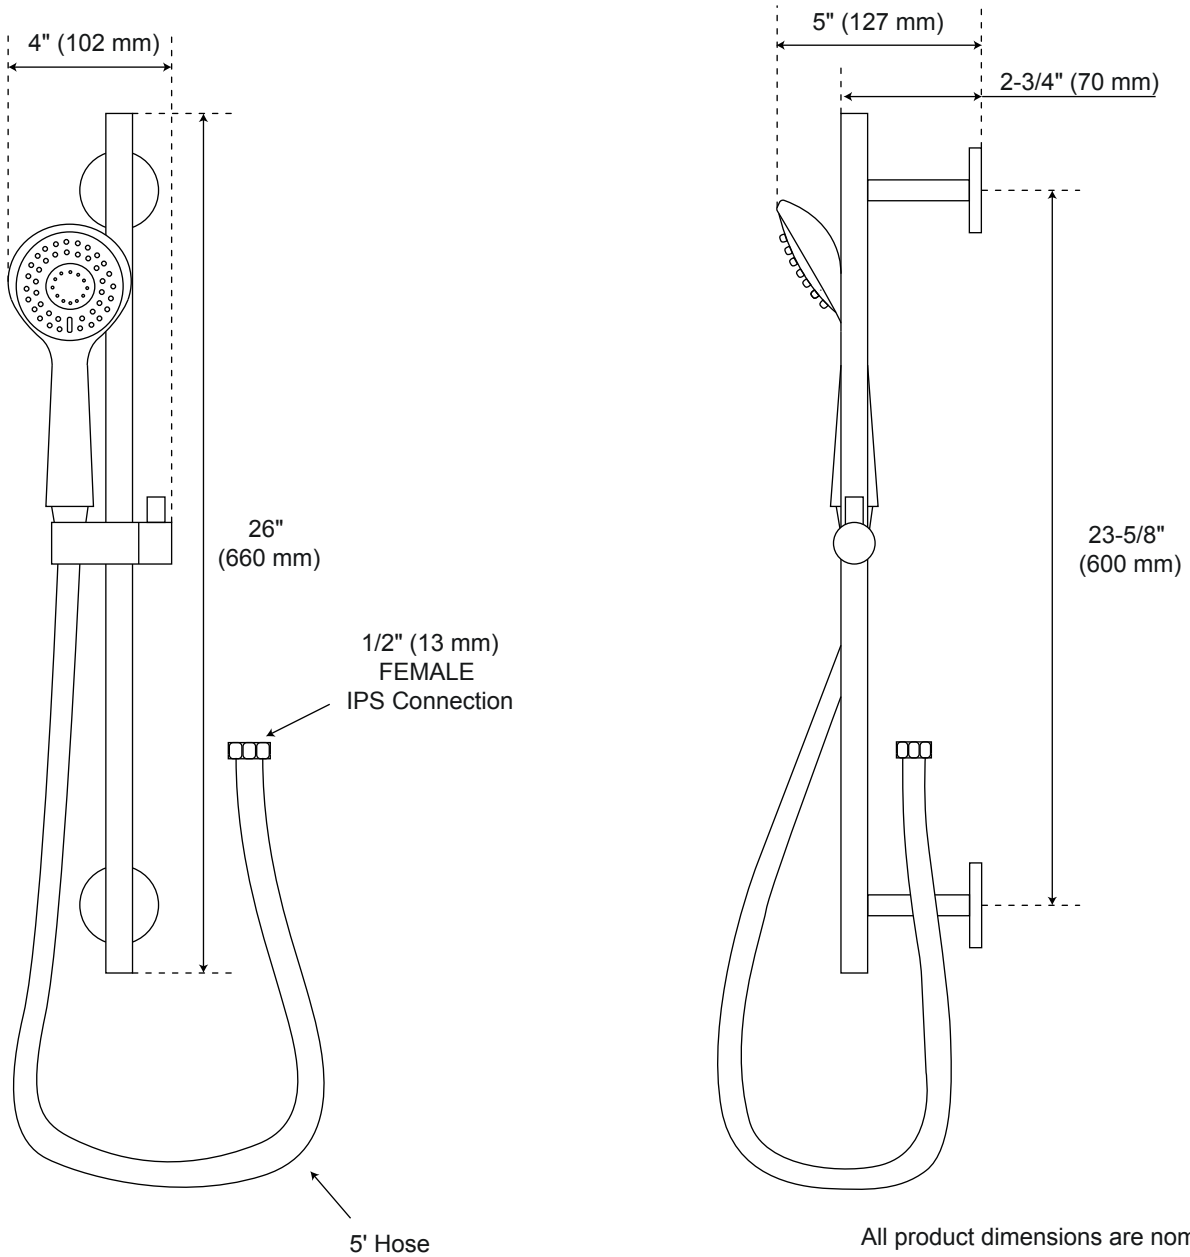

ISOLA THERMOSTATIC SHOWER SYSTEM WITH RAINFALL SHOWER HAND SHOWER

SPECIFICATIONS

CONTENTS

Diverter.....	2
Overhead Shower Head.....	3
Hand Shower.....	4

Diverter

Front

Side

All product dimensions are nominal.

Overhead Shower Head

Side

All product dimensions are nominal.

Handshower

Front

Side

All product dimensions are nominal.