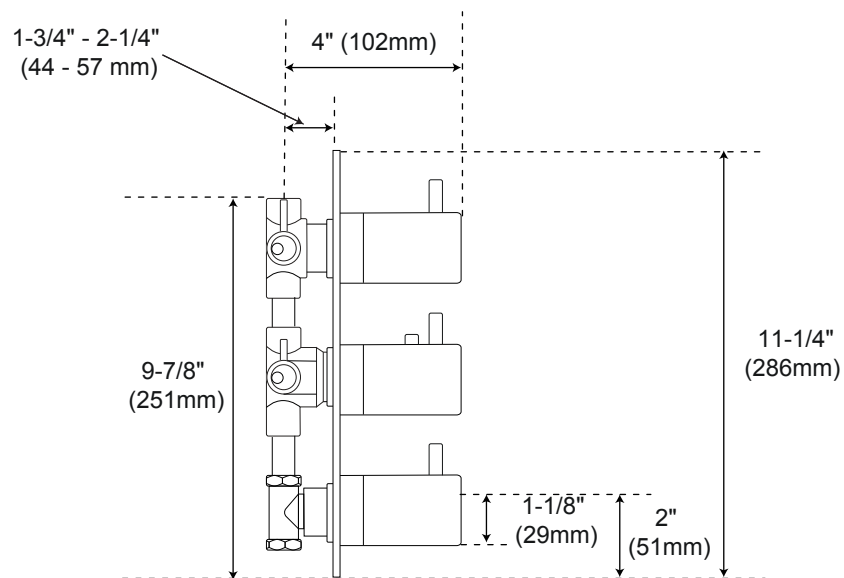

ISOLA THERMOSTATIC SHOWER SYSTEM WITH RAINFALL SHOWER HAND SHOWER

SPECIFICATIONS

CONTENTS

Diverter.....	2
Overhead Shower Head.....	3
Hand Shower.....	4

Diverter

Front

Side

All product dimensions are nominal.

Overhead Shower Head

Side

All product dimensions are nominal.

Handshower

Front

Side

All product dimensions are nominal.