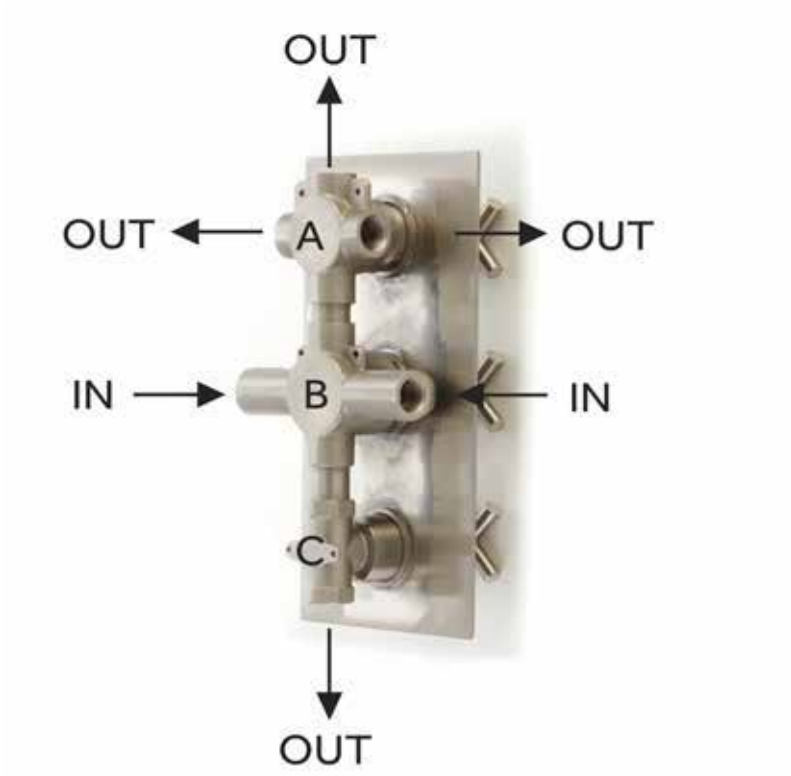

ISOLA THERMOSTATIC SHOWER SYSTEM WITH RAINFALL SHOWER HAND SHOWER

SPECIFICATIONS

CONTENTS

Diverter.....	2
Overhead Shower Head.....	3
Hand Shower.....	4

Diverter

Front

Side

All product dimensions are nominal.

Overhead Shower Head

Side

All product dimensions are nominal.

Handshower

Front

Side

All product dimensions are nominal.