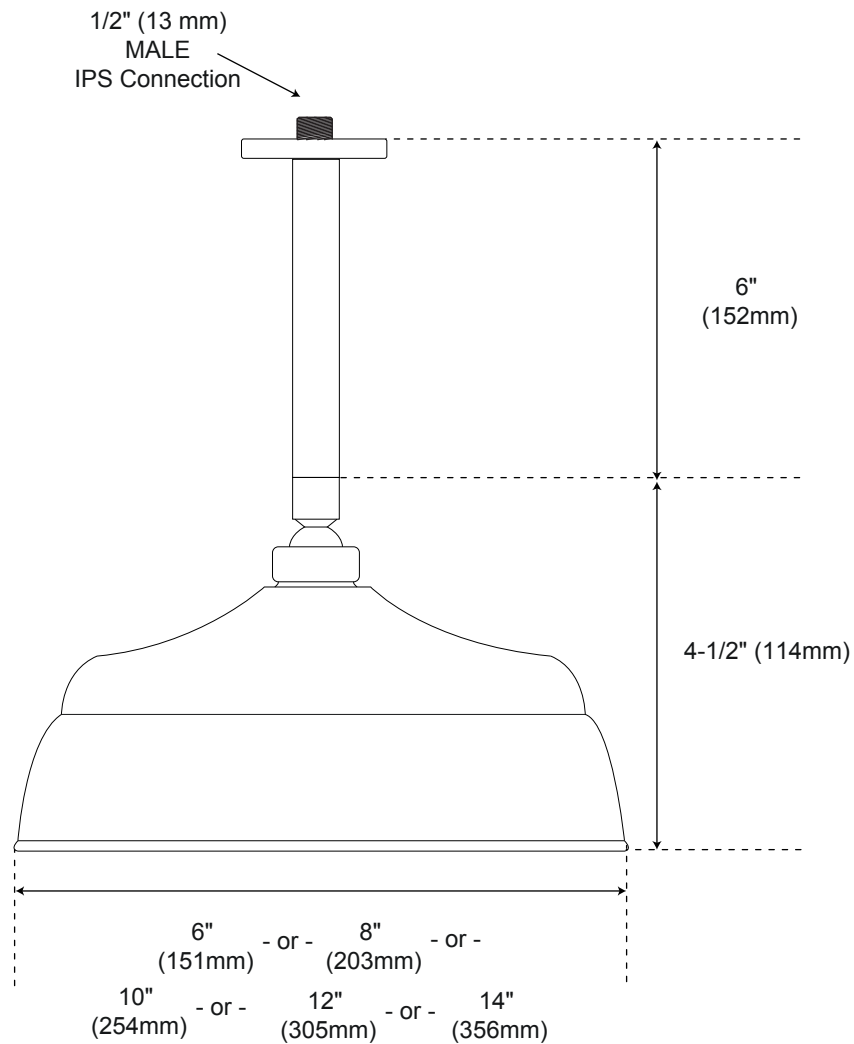

ISOLA THERMOSTATIC SHOWER SYSTEM WITH RAINFALL SHOWER HAND SHOWER

SPECIFICATIONS

CONTENTS

Diverter.....	2
Overhead Shower Head.....	3
Hand Shower.....	4

Diverter

Front

Side

All product dimensions are nominal.

Overhead Shower Head

Side

All product dimensions are nominal.

Handshower

Front

Side

All product dimensions are nominal.