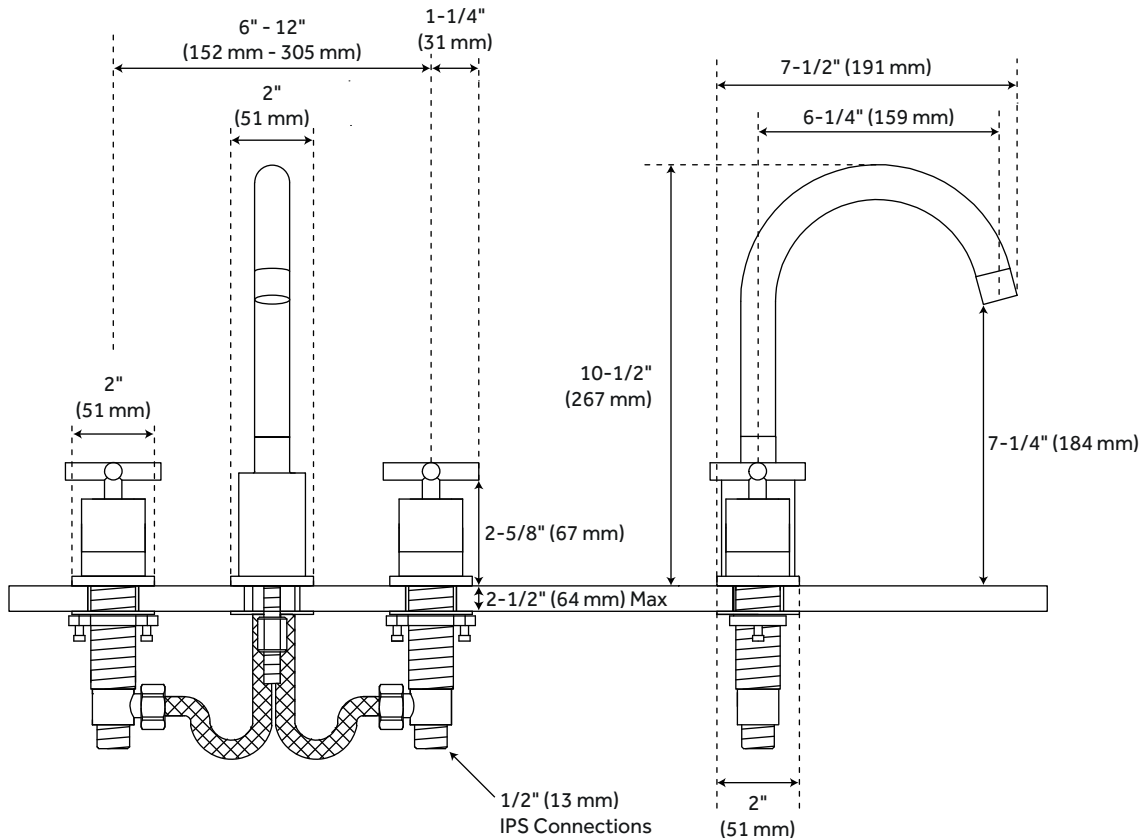

## WIDESPREAD BATHROOM FAUCET

SKU: 922093

### FEATURES

Installation Type: Widespread  
Max. Countertop Thickness: 2-1/2"  
Faucet Centers: 6" - 12"  
Handle Type: Cross  
Design: Modern  
Faucet Material: Brass  
Width: 7-5/8"  
Height: 10-1/2"  
Height To Spout: 7-1/4"  
Spout Reach: 6-1/4"  
Base Plate Diameter: 2"  
Handle Length: 2-1/2"  
Height to Bottom of Handle: 2-5/8"  
Ceramic Disc Cartridges: Yes  
Hot and Cold Indicators: No  
Drain Included: Yes  
Overflow Hole: Yes  
Fits Drain Hole Size: 1-1/2"  
Maximum Flow Rate:  
1.2 gpm (gallons per minute)