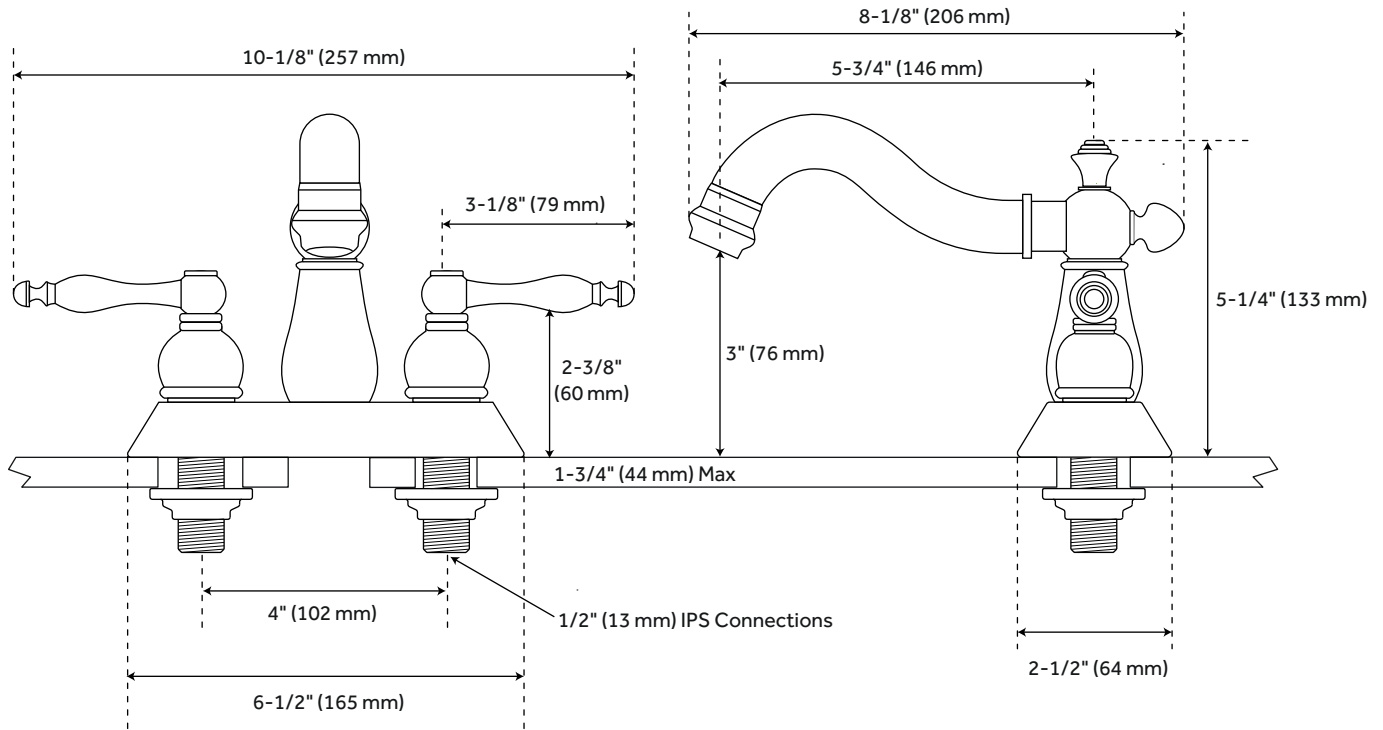

VELOURIA

CENTERSET BATHROOM FAUCET

SKU: 921913

FEATURES

Max. Countertop Thickness: 3/4"
Faucet Centers: 4"
Length: 10-1/8"
Width: 8-1/8"
Height: 5-1/4"
Height To Spout: 3"
Spout Reach: 5-3/4"
Base Plate Length: 6-1/2"
Base Plate Width: 2-1/2"
Handle Length: 3-1/8"
Height to Bottom of Handle: 2-3/8"
Ceramic Disc Cartridges: Yes
Hot and Cold Indicators: Yes
IPS: 1/2"
Drain Included: Yes
Overflow Hole: Yes
Drain Size: 1-1/2"
Maximum Flow Rate: 1.2 gpm
(gallons per minute)

CODES/STANDARDS

cUPC
NSF/ANSI 61
ASME A112.18.1/CSA B125.1
NSF/ANSI 372

SIGNATURE HARDWARE LIFETIME WARRANTY

See website for warranty information

All dimensions and specifications are nominal and may vary. Use actual products for accuracy in critical situations.