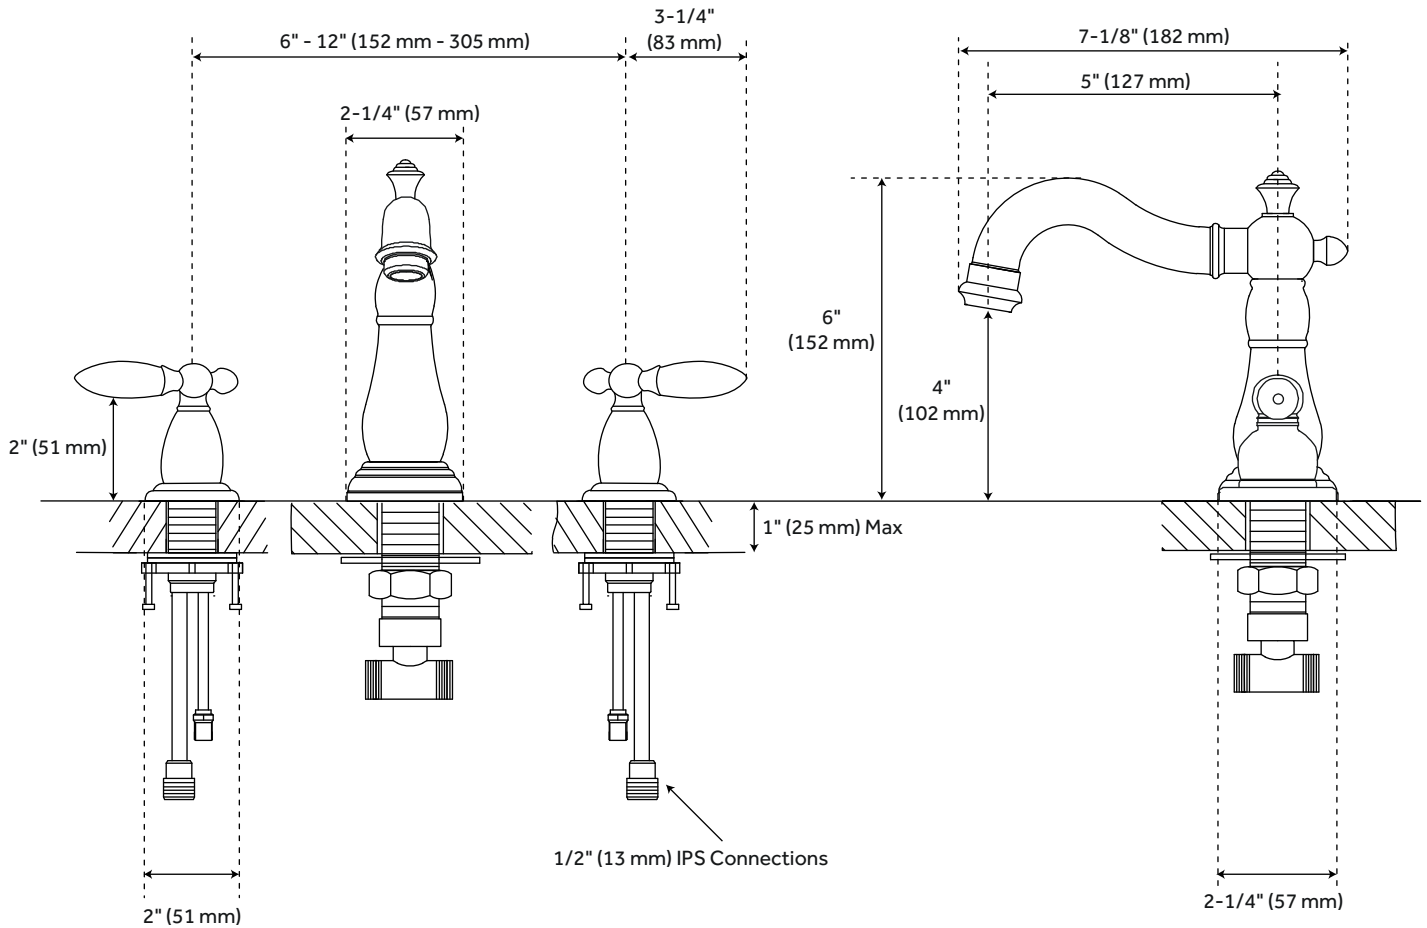

ZELDA

WIDESPREAD BATHROOM FAUCET

SKU: 921452

FEATURES

- Max. Countertop Thickness: 1"
- Faucet Centers: 6" - 12"
- Width: 7-1/8"
- Height: 6"
- Height To Spout: 4"
- Spout Reach: 5"
- Base Plate Length: 2-1/4"
- Base Plate Width: 2-1/4"
- Handle Length: 3-1/4"
- Height to Bottom of Handle: 2"
- IPS: 1/2"
- Drain Included: Yes
- Overflow Hole: Yes
- Drain Size: 1-1/2"
- Maximum Flow Rate: 1.2 gpm (gallons per minute)

CODES/STANDARDS

- cUPC
- NSF/ANSI 61
- ASME A112.18.1/CSA B125.1
- CEC Listed
- NSF/ANSI 372
- **ASME A112.18.2/CSA B125.2

SIGNATURE HARDWARE

LIFETIME WARRANTY

See website for warranty information

All dimensions and specifications are nominal and may vary. Use actual products for accuracy in critical situations.