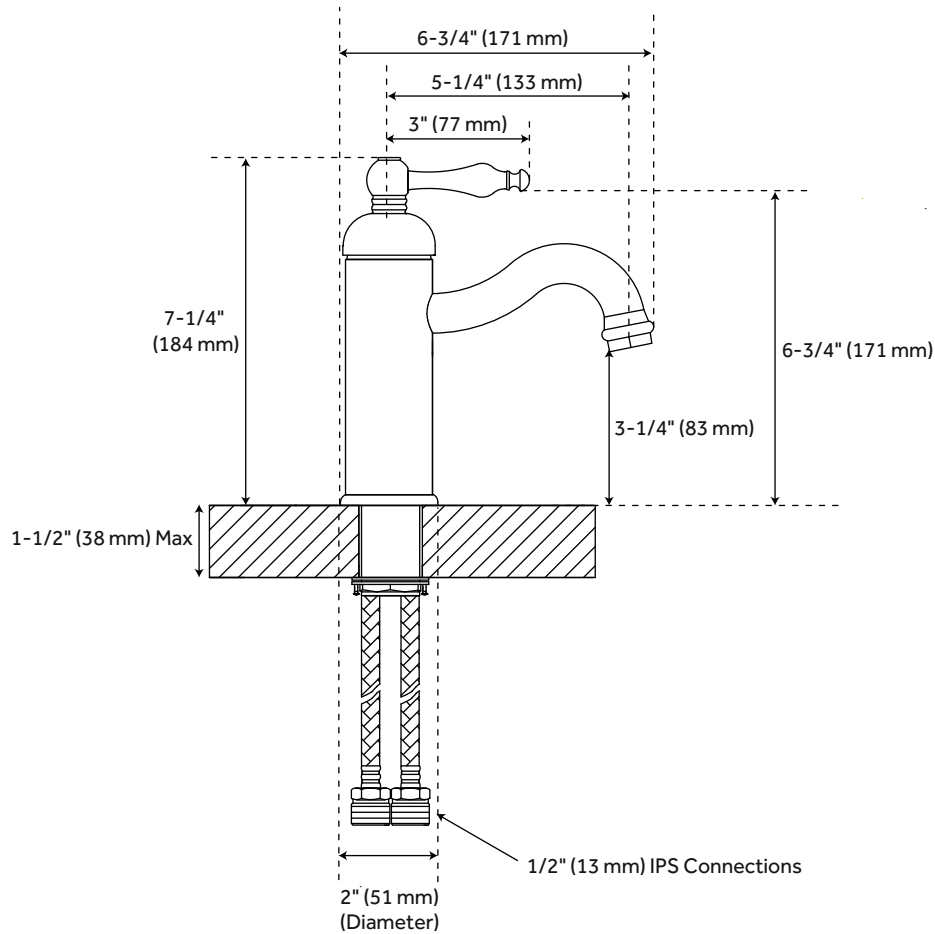

LEBROC

SINGLE-HOLE BATHROOM FAUCET

SKU: 921442

FEATURES

Max. Countertop Thickness: 1-1/2"
Length: 2"
Width: 6-3/4"
Height: 7-1/4"
Height To Spout: 3-1/4"
Spout Reach: 5-1/4"
Base Plate Length: 2"
Base Plate Width: 2"
Handle Length: 3"
Height to Bottom of Handle: 6-3/4"
IPS: 1/2"
Drain Included: Yes
Overflow Hole: Yes
Drain Size: 1-1/2"
Maximum Flow Rate: 1.2 gpm
(gallons per minute)

CODES/STANDARDS

cUPC
NSF/ANSI 61
ASME A112.18.1/CSA B125.1
CEC Listed
NSF/ANSI 372

SIGNATURE HARDWARE LIFETIME WARRANTY

See website for warranty information

All dimensions and specifications are nominal and may vary. Use actual products for accuracy in critical situations.