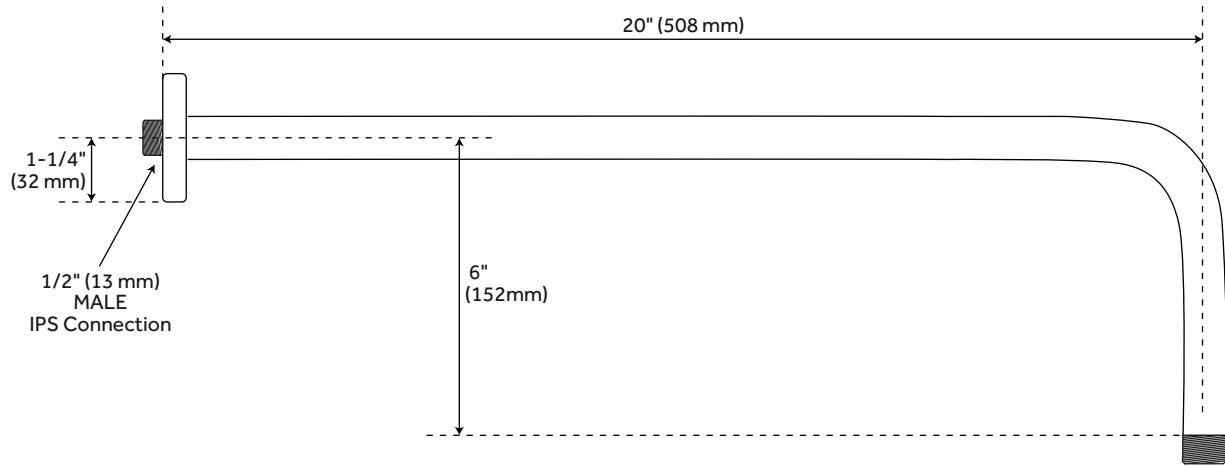

20" EXTENDED

90-DEGREE SHOWER ARM

SKU: 921187

FEATURES

Material: Brass
Length: 20"
Height: 6"
Features: Shower Arm Only
IPS: 1/2"

SIGNATURE HARDWARE LIFETIME WARRANTY

See website for warranty information

All product dimensions are nominal.