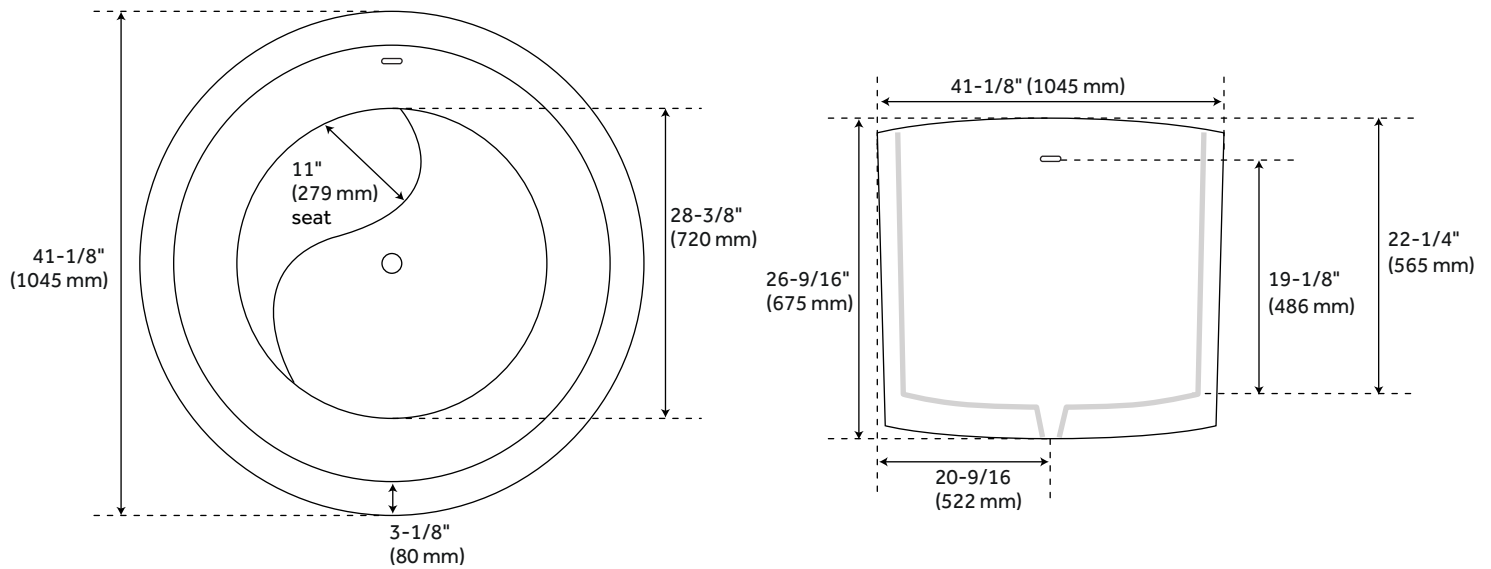

41" SIGLO

ROUND JAPANESE SOAKING TUB

SKU: 920845

FEATURES

- Product Finish: White
- Features: Integral Drain & Overflow
- Overflow Hole: Yes
- Integral Drain & Overflow : Yes
- Shape: Round
- Material: Acrylic
- Drain Included: Yes
- Faucet Included: No
- Built-In Adjusters: Yes
- Trim Kit Includes: Pop-Up Drain with Matching Drain Cover and Overflow Plate in your Choice of Color
- Formed of Two Acrylic Sheets, the Air Between Acting as Thermal Insulator
- Insulation Option: Increases Heat Retention and Prevents Condensation Due to Water and Air Temperature Fluctuations

CONTENTS

41" TUB PAGE 2

REVISED 03/04/2021

41" SIGLO

ROUND JAPANESE SOAKING TUB

SKU: 920845

FEATURES

- Length: 41-1/8"
- Width: 41-1/8"
- Height: 26-9/16"
- Tub Interior Length: 28-3/8"
- Tub Interior Width: 28-3/8"
- Water Depth To Overflow: 19-1/8"
- Water Depth To Rim: 22-1/4"
- Water Capacity (Gallons) With Overflow: 63
- Water Capacity (Gallons) Without Overflow: 71
- Tub Weight Uncrated (lbs): 111
- Tub Weight Crated (lbs): 201

PRODUCT IMAGE