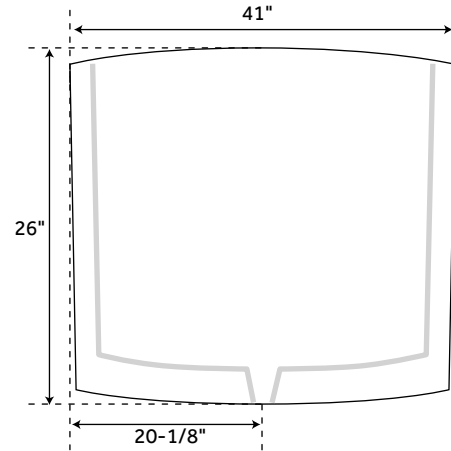

# 41" SIGLO

### FEATURES

Product Finish: White  
Features: Press & Seal Drain  
Overflow Hole: Yes  
Integral Drain & Overflow : Yes  
Shape: Round  
Material: Acrylic  
Length: 41"  
Width: 41"  
Height: 26"  
Tub Interior Length: 27"  
Tub Interior Width: 27"  
Water Depth To Overflow: 19-1/2"  
Tap Deck: No  
Drain Placement: Center  
Faucet Included: No  
Faucet Drillings: No Drillings  
Built-In Adjusters: Yes  
Tub Weight Uncrated (lbs): 88  
Tub Weight Crated (lbs): 198