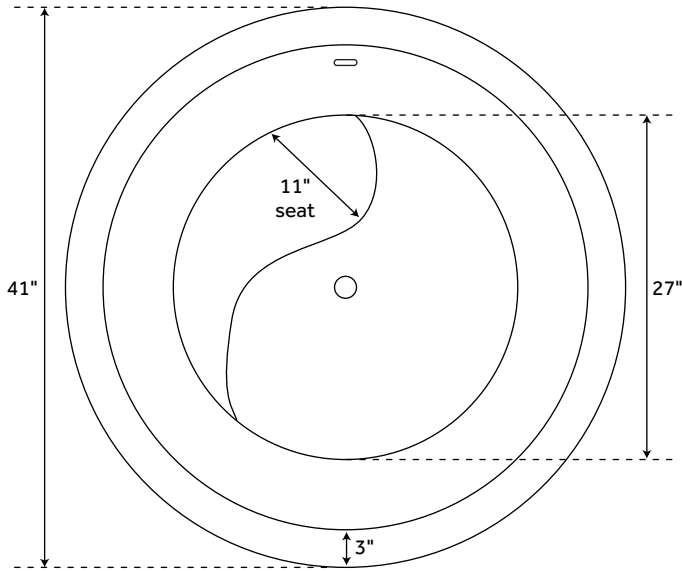

# 41" SIGLO

## ROUND JAPANESE SOAKING TUB

SKU: 920845

### FEATURES

Product Finish: White  
Features: Press & Seal Drain  
Overflow Hole: Yes  
Integral Drain & Overflow : Yes  
Shape: Round  
Material: Acrylic  
Length: 41"  
Width: 41"  
Height: 26"  
Tub Interior Length: 27"  
Tub Interior Width: 27"  
Water Depth To Overflow: 19-1/2"  
Tap Deck: No  
Drain Placement: Center  
Faucet Included: No  
Faucet Drillings: No Drillings  
Built-In Adjusters: Yes  
Tub Weight Uncrated (lbs): 88  
Tub Weight Crated (lbs): 198