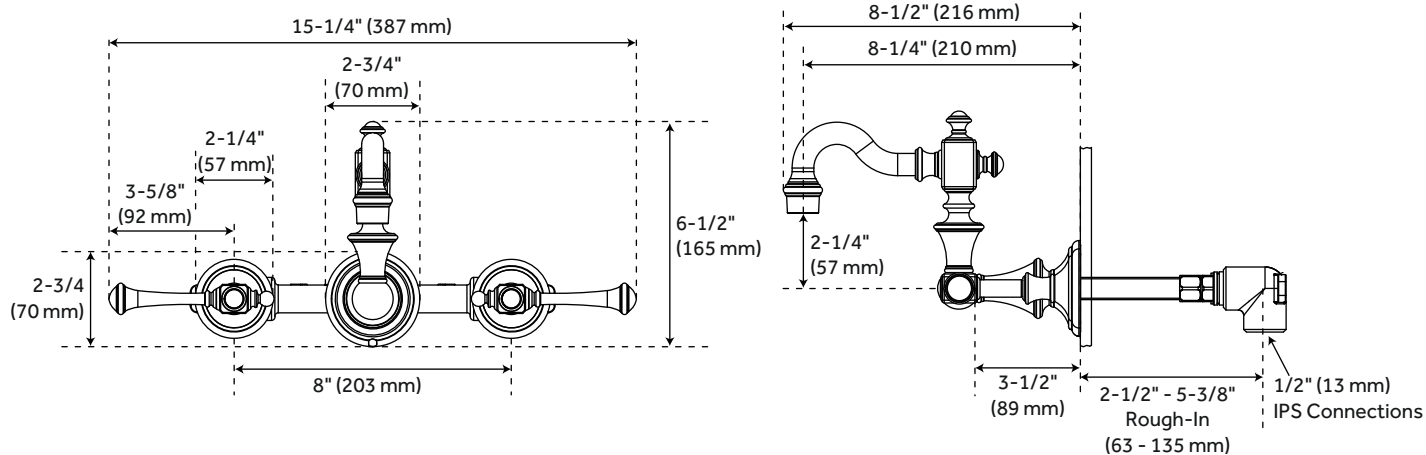

VINTAGE

WALL-MOUNT BATHROOM FAUCET - LEVER HANDLES

SKU: 920410

FEATURES

For above-counter and wall-mount bathroom installations.

CONTENTS

FAUCET PAGE 2

REVISED 10/28/2020

VINTAGE

WALL-MOUNT BATHROOM FAUCET - LEVER HANDLES

SKU: 920410

FEATURES

Installation Type: Wall Mount
Faucet Centers: 8"
Handle Type: Lever
Rough In: 2-1/2" - 5-3/8"
Design: Traditional
Faucet Material: Brass
Length: 15-1/4"
Width: 8-1/2"
Height: 6-1/2"
Spout Reach: 8-1/4"
Base Plate Length: 2-3/4"
Base Plate Width: 2-3/4"
Handle Length: 3-5/8"
Height To Bottom of Handle: 3"
Ceramic Disc Cartridges: Yes
Hot and Cold Indicators: No
Ips: 1/2"
Drain Included: No
Maximum Flow Rate:
1.2 gpm (gallons per minute)

PRODUCT IMAGE

All dimensions and specifications are nominal and may vary. Use actual products for accuracy in critical situations.

PAGE 2