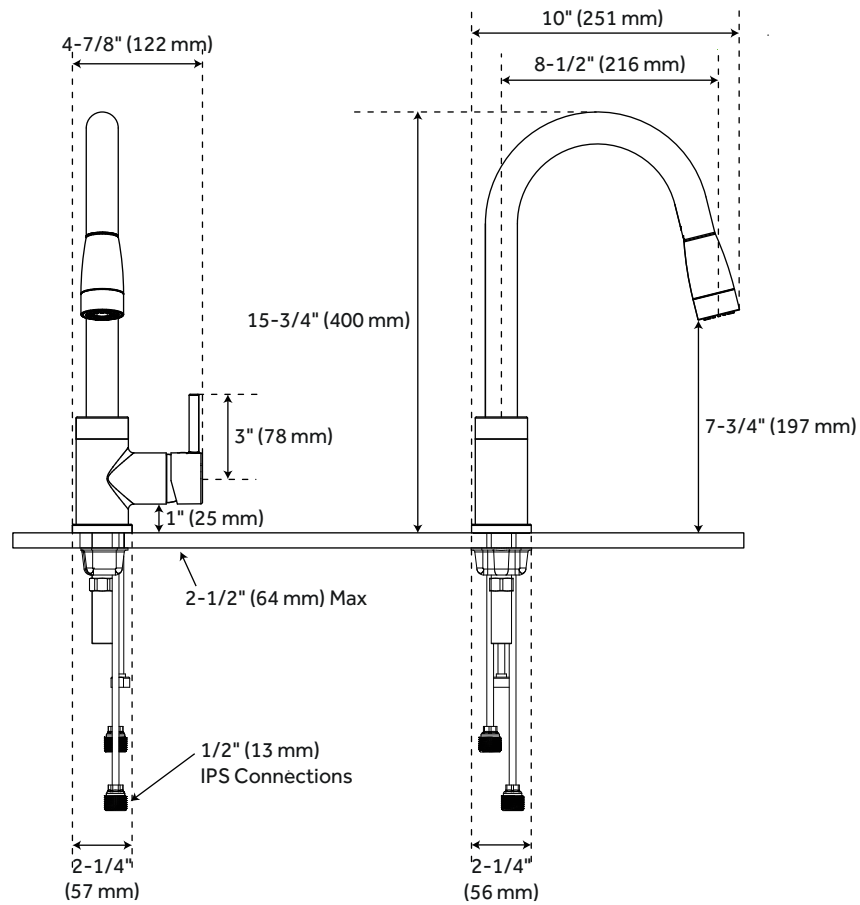

### FEATURES

Installation Type: Single-hole  
Faucet Holes: 1  
Hand Sprayer Material: Abs  
Material: Brass  
Max. Countertop Thickness: 2-1/2"  
Faucet Centers: Single-hole  
Handle Type: Lever  
Features: Pull-down  
Length: 4-7/8"  
Width: 10"  
Height: 15-3/4"  
Height To Spout: 7-3/4"  
Spout Reach: 8-1/2"  
Base Plate Length: 2-1/4"  
Base Plate Width: 2-1/4"  
Handle Length: 3"  
Height To Bottom Of Handle: 1"  
Ips: 1/2"  
Drain Included: No  
Maximum Flow Rate:  
1.8 GPM (6.8 L/min) @60 PSI