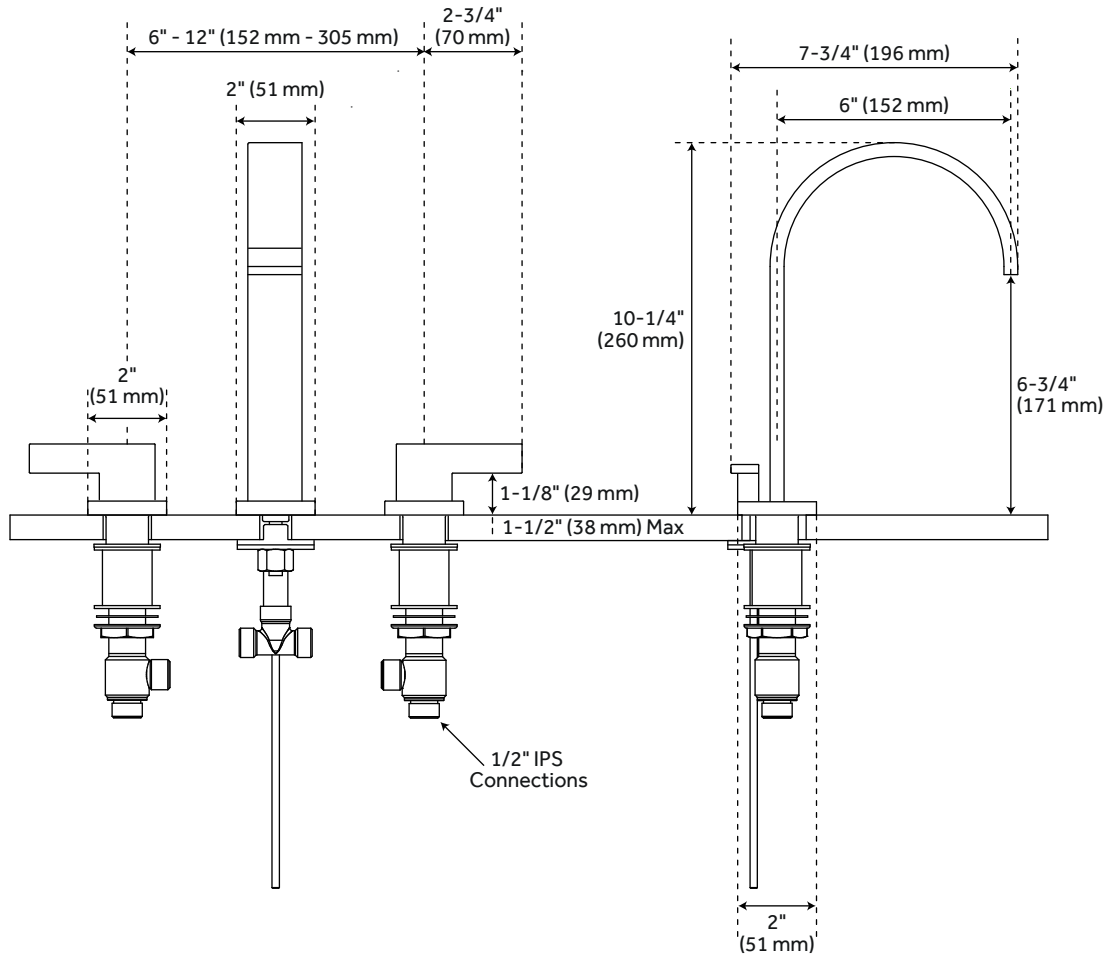

ULTRA

WIDESPREAD BATHROOM FAUCET

SKU: 920335

FEATURES

- Installation Type: Widespread
- Handle Type: Lever
- Overflow Hole: Yes
- Design: Modern
- Faucet Material: Brass
- Ceramic Disc Cartridges: Yes
- Hot and Cold Indicators: No
- Drain Included: Yes
- Drain is Compatible With Sinks That Have an Overflow Hole

CONTENTS

FAUCETPAGE 2

REVISED 05/04/2021

ULTRA

WIDESPREAD BATHROOM FAUCET

SKU: 920335

FEATURES

- Max. Countertop Thickness: 1-1/2"
- Faucet Centers: 6" - 12"
- Width: 7-3/4"
- Height: 10-1/4"
- Height to Spout: 6-3/4"
- Spout Reach: 6"
- Base Plate Length: 2"
- Base Plate Width: 2"
- Handle Length: 2-3/4"
- Height to Bottom of Handle: 1-1/8"
- IPS: 1/2"
- Fits Drain Hole Size: 1-1/2"
- Maximum Flow Rate:
1.2 gpm (gallons per minute)

PRODUCT IMAGE

All dimensions and specifications are nominal and may vary. Use actual products for accuracy in critical situations.

PAGE 2