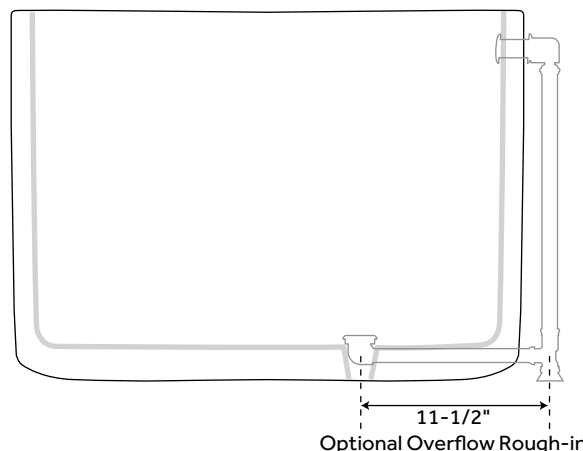

# 49" SILHOUETTE

### FEATURES

Features: Press & Seal Drain  
Overflow Hole: Optional  
Shape: Specialty  
Length: 49"  
Width: 34-1/2"  
Height: 34-1/8"  
Tub Interior Length: 29-3/4"  
Tub Interior Width: 28"  
Water Depth to Rim: 29-3/4"  
Water Depth To Overflow: 27"  
Exterior Treatment: Brushed  
Interior Treatment: Brushed  
Metal Gauge/Thickness: 16 Gauge  
Tap Deck: No  
Drain Included: Optional  
Drain Placement: End  
Faucet Included: No  
Faucet Drillings: No Drillings  
Tub Weight Uncrated (lbs): 268  
Tub Weight Crated (lbs): 378