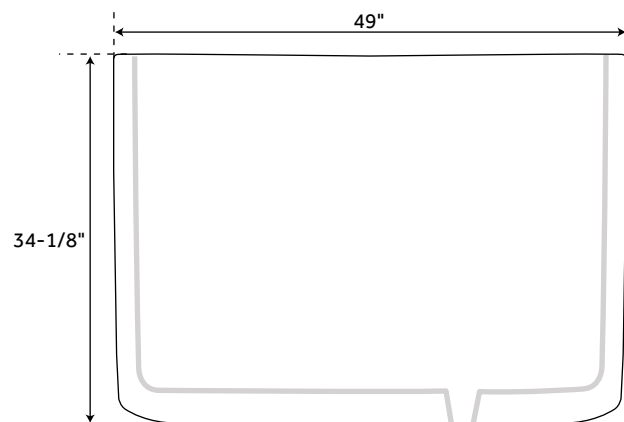

# 49" SILHOUETTE

### FEATURES

Features: Press & Seal Drain  
Overflow Hole: Optional  
Shape: Specialty  
Length: 49"  
Width: 34-1/2"  
Height: 34-1/8"  
Tub Interior Length: 29-3/4"  
Tub Interior Width: 28"  
Water Depth to Rim: 29-3/4"  
Water Depth To Overflow: 27"  
Exterior Treatment: Brushed  
Interior Treatment: Brushed  
Metal Gauge/Thickness: 16 Gauge  
Tap Deck: No  
Drain Included: Optional  
Drain Placement: End  
Faucet Included: No  
Faucet Drillings: No Drillings  
Tub Weight Uncrated (lbs): 268  
Tub Weight Crated (lbs): 378