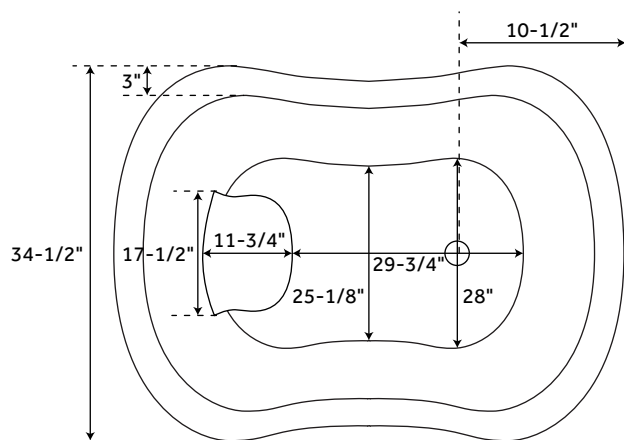

# 49" SILHOUETTE

### FEATURES

Features: Press & Seal Drain  
Overflow Hole: Optional  
Shape: Specialty  
Length: 49"  
Width: 34-1/2"  
Height: 34-1/8"  
Tub Interior Length: 29-3/4"  
Tub Interior Width: 28"  
Water Depth to Rim: 29-3/4"  
Water Depth To Overflow: 27"  
Exterior Treatment: Brushed  
Interior Treatment: Brushed  
Metal Gauge/Thickness: 16 Gauge  
Tap Deck: No  
Drain Included: Optional  
Drain Placement: End  
Faucet Included: No  
Faucet Drillings: No Drillings  
Tub Weight Uncrated (lbs): 268  
Tub Weight Crated (lbs): 378