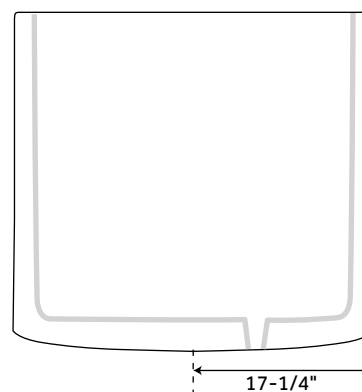

# 49" SILHOUETTE

## STAINLESS STEEL JAPANESE SOAKING TUB

SKU: 919034

### FEATURES

Features: Press & Seal Drain  
Overflow Hole: Optional  
Shape: Specialty  
Length: 49"  
Width: 34-1/2"  
Height: 34-1/8"  
Tub Interior Length: 29-3/4"  
Tub Interior Width: 28"  
Water Depth to Rim: 29-3/4"  
Water Depth To Overflow: 27"  
Exterior Treatment: Brushed  
Interior Treatment: Brushed  
Metal Gauge/Thickness: 16 Gauge  
Tap Deck: No  
Drain Included: Optional  
Drain Placement: End  
Faucet Included: No  
Faucet Drillings: No Drillings  
Tub Weight Uncrated (lbs): 268  
Tub Weight Crated (lbs): 378