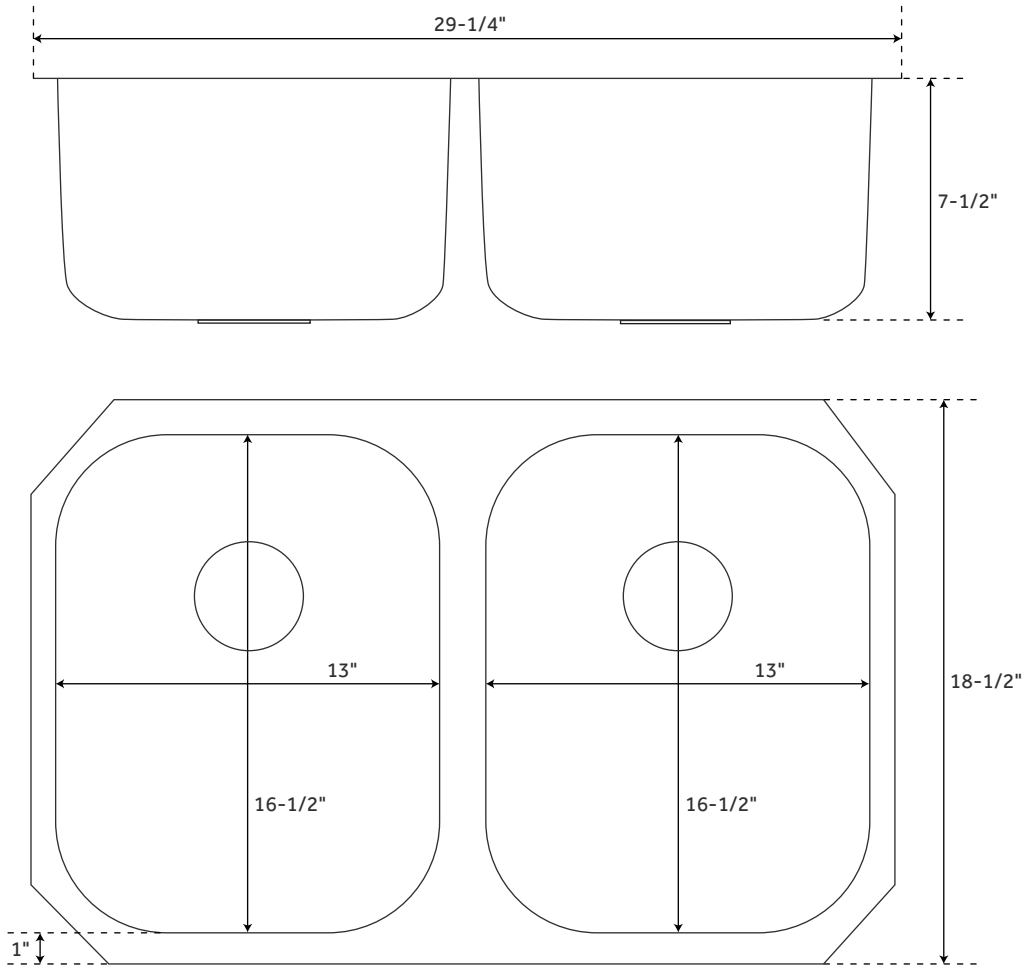

30" INFINITE

RECTANGULAR DOUBLE-BOWL STAINLESS STEEL UNDERMOUNT SINK

SKU: 918542

FEATURES

Material: Stainless Steel
Basin Split: 50/50
Sink Installation: Undermount
Faucet Centers: No Faucet Hole
Number of Basins: 2
Product Color: Stainless Steel
Length: 29-1/4"
Width: 18-1/2"
Height: 7-1/2"
Basin Length: 13"
Basin Width: 16-1/2"
Water Depth to Rim: 7-1/2"
Rim Thickness: 1"
Metal Gauge/Thickness: 18 Gauge
Faucet Included: No
Faucet Holes: No Faucet Hole
Drain Size: 3-1/2"

SIGNATURE HARDWARE LIFETIME WARRANTY

See website for warranty information

All measurements are approximate. Measurements may vary +/- 1/2".

REVISED 06/14/2019